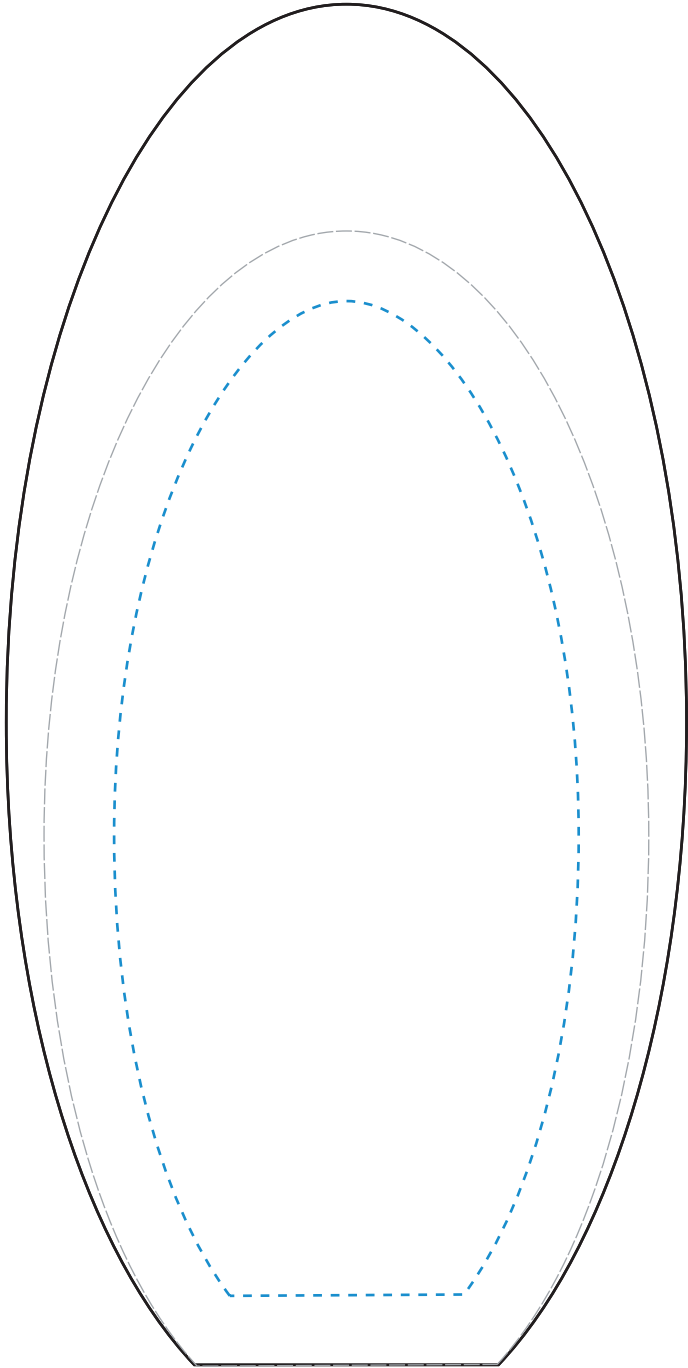

Standard Etch: Reverse

**3062 SPARTA AWARD 7"**

Blue line represents the max image area.