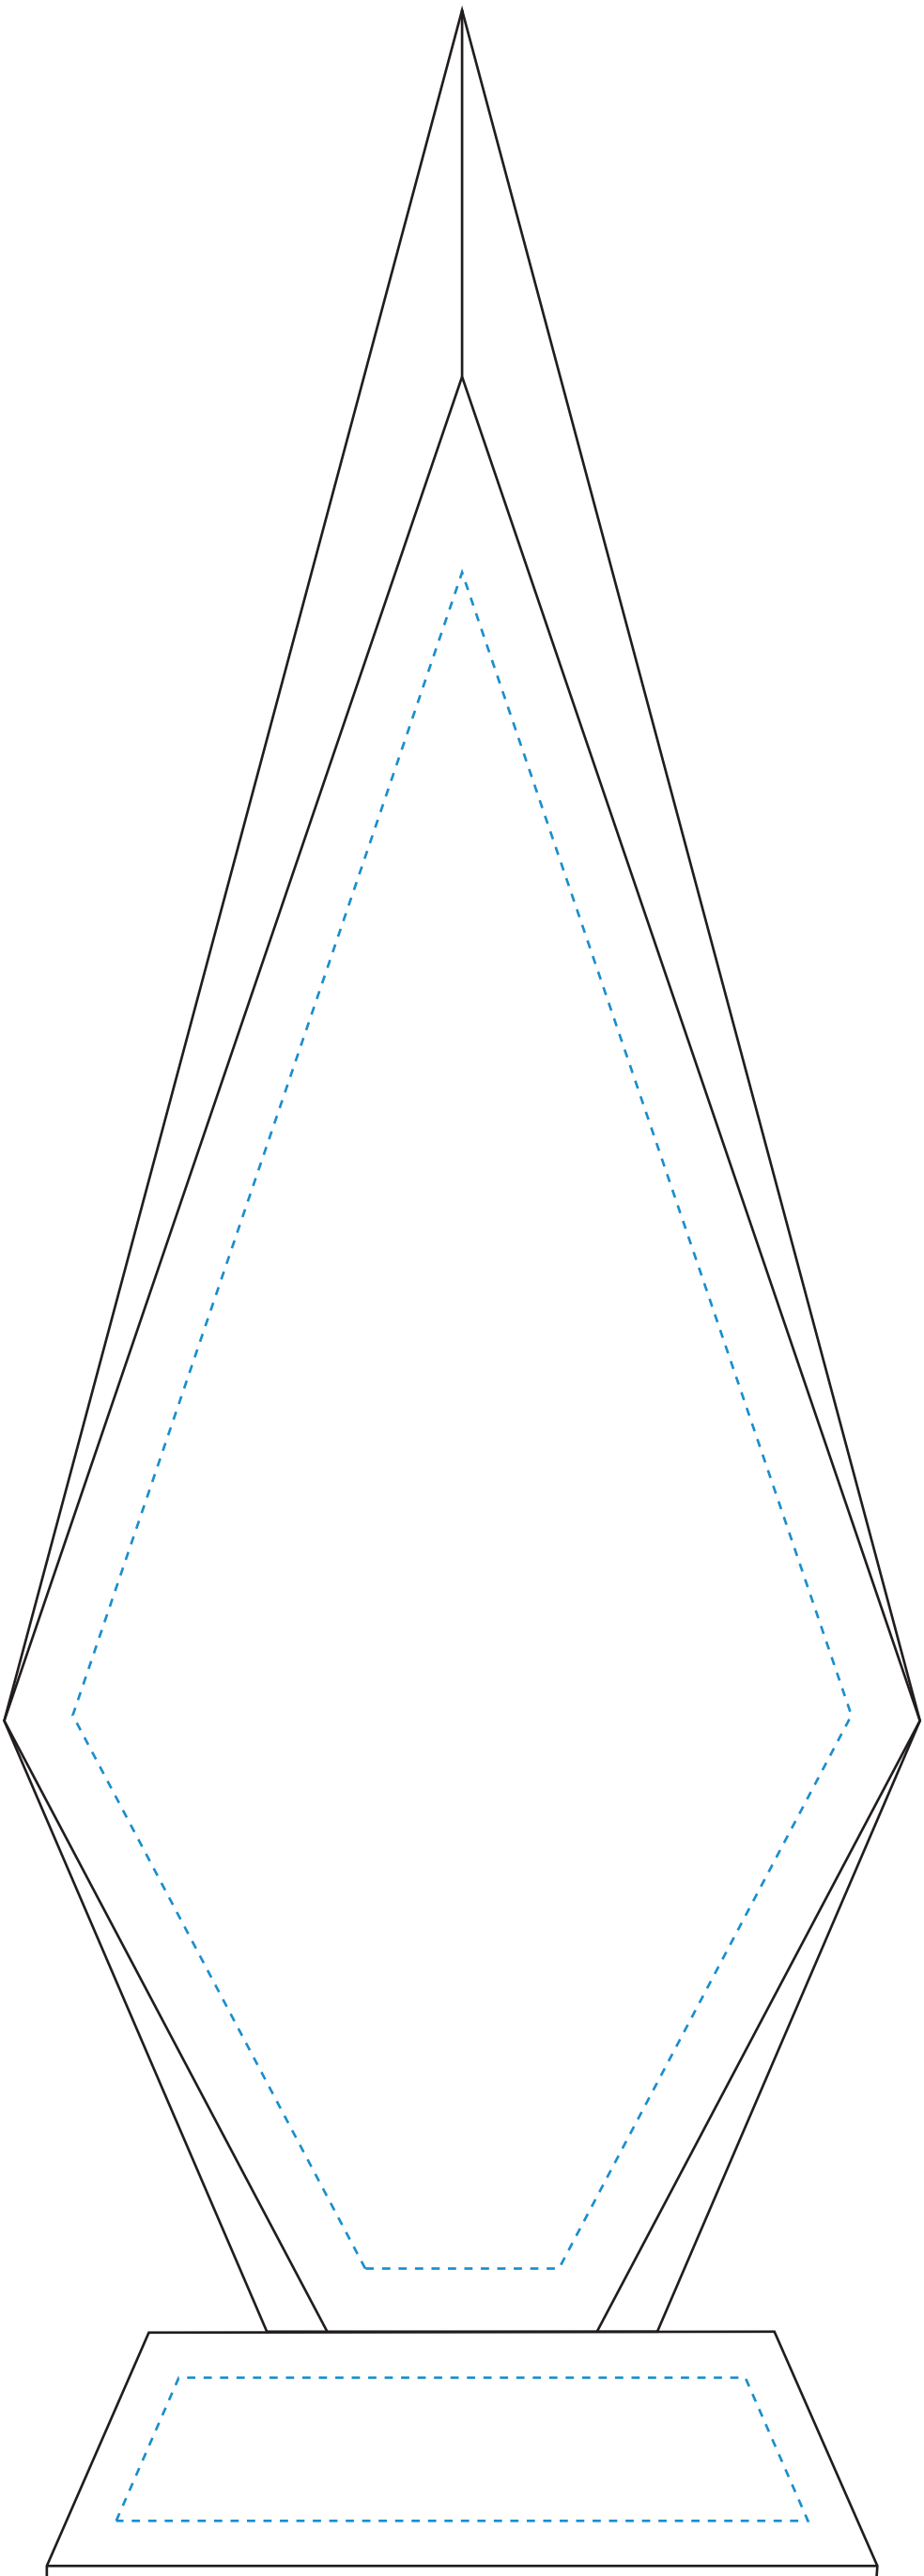

Standard Etch: Reverse

Standard Etch: Front

4416 SOLITAIRE AWARD - 14"

Blue line represents the max image area.