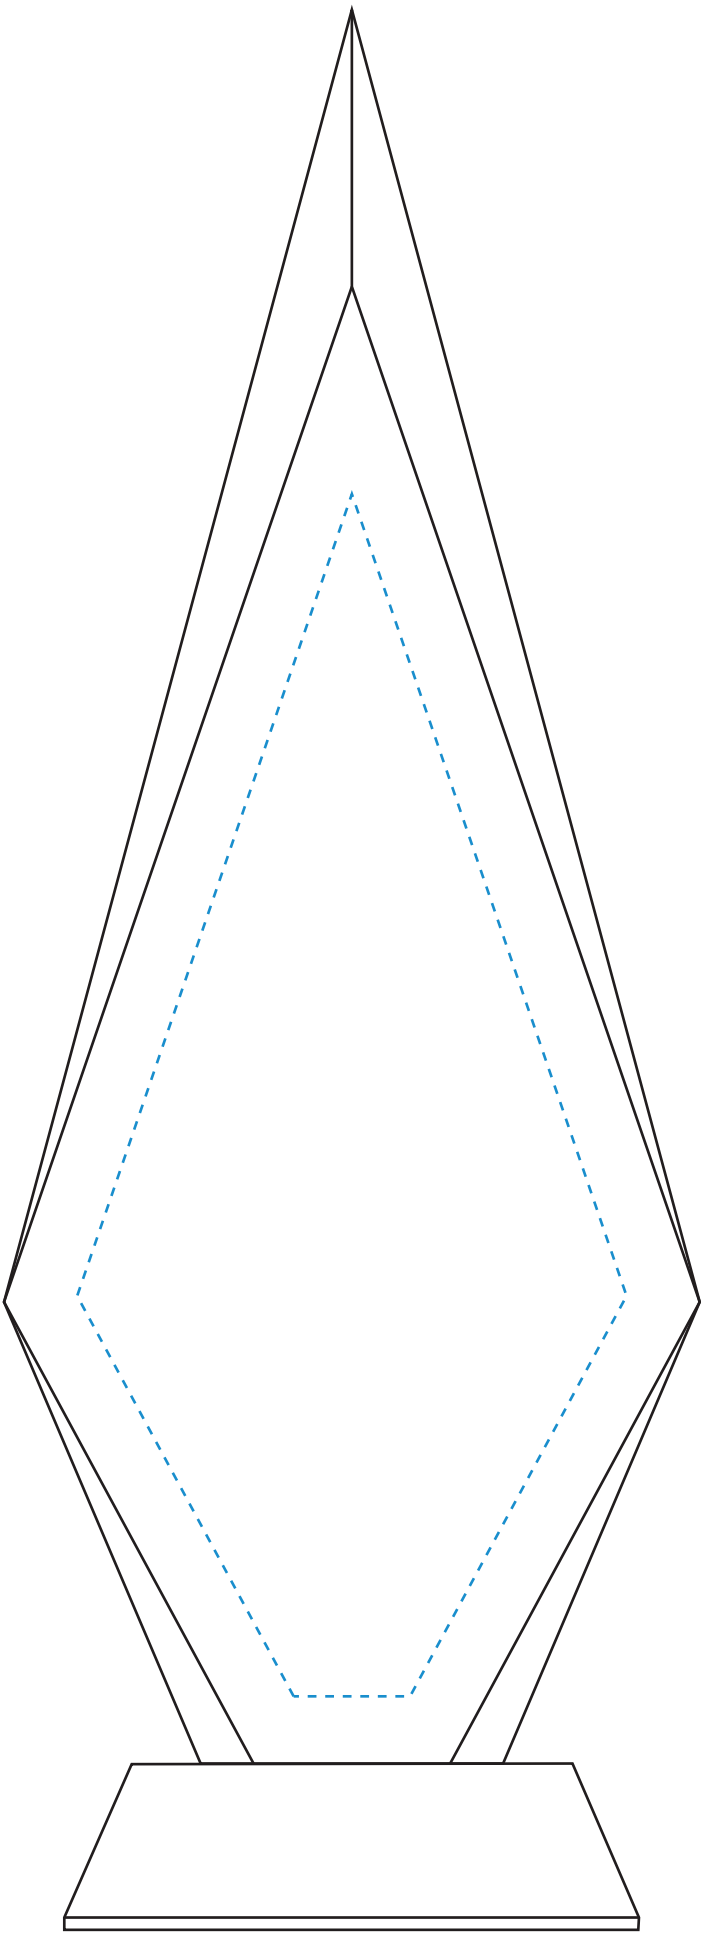

Standard Etch: Reverse

4414 SOLITAIRE AWARD - 10"

Blue line represents the max image area.