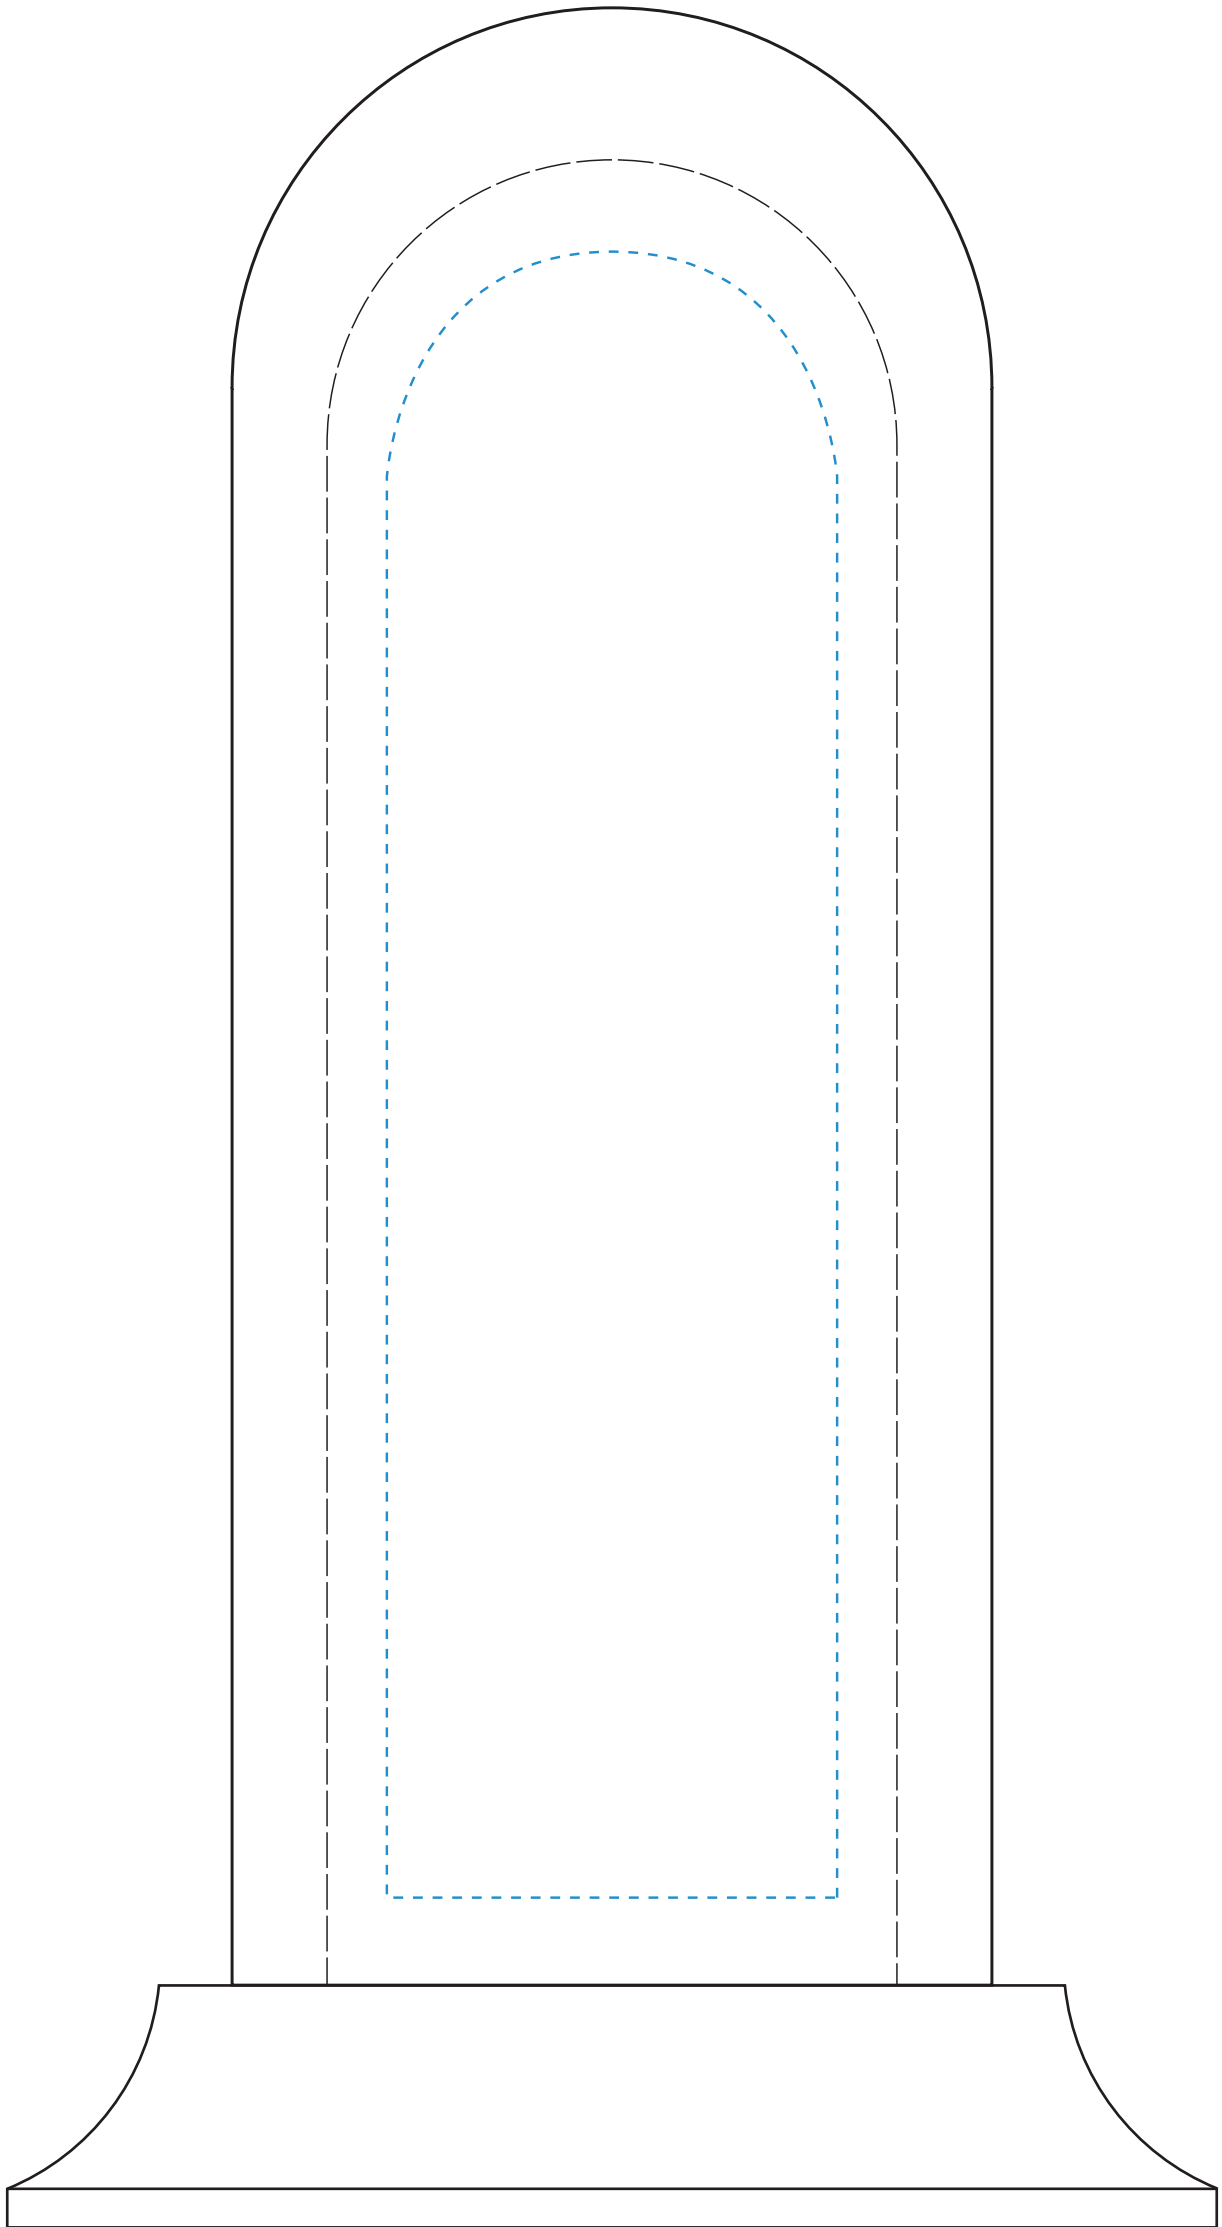

Standard Etch: Reverse

5916 SKYLINE AWARD 11 1/2"

Blue line represents the max image area.