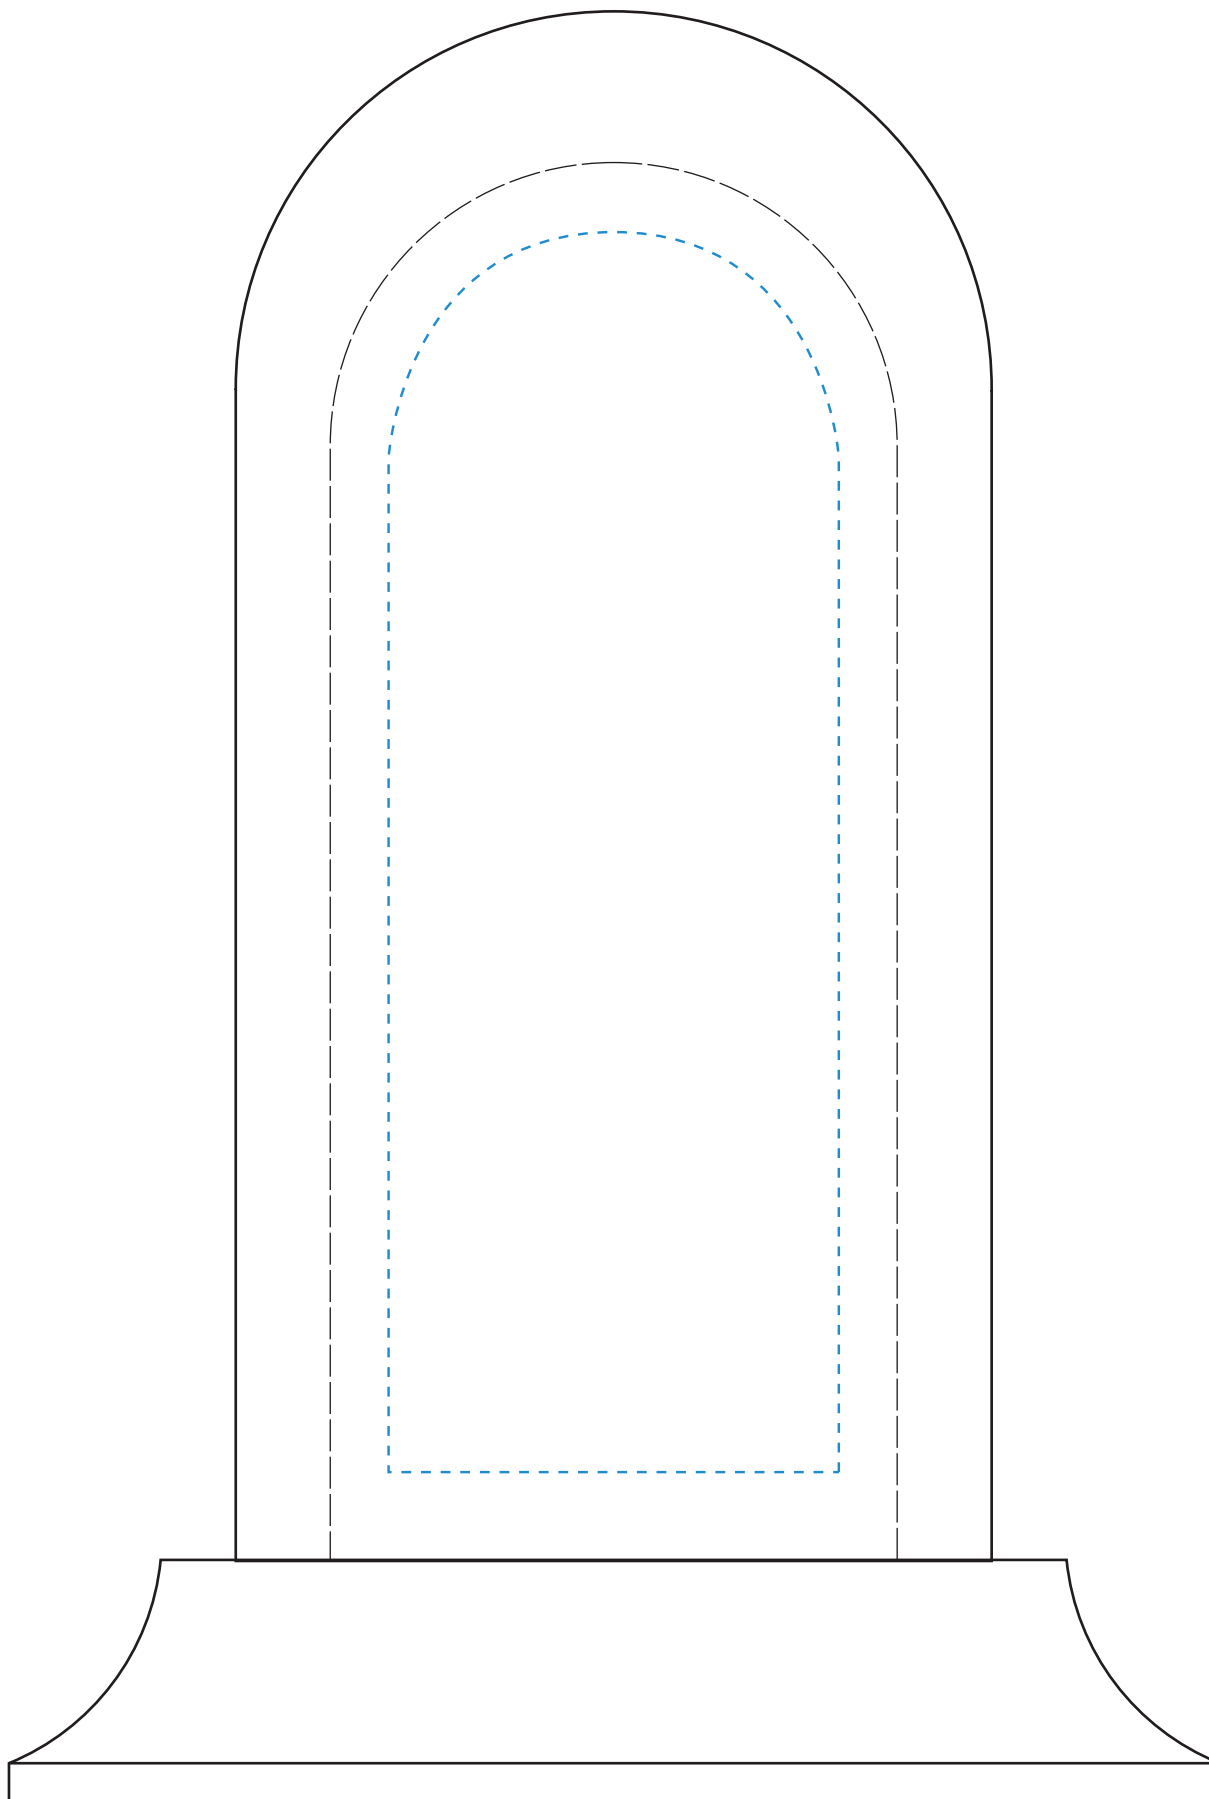

Standard Etch: Reverse

5915 SKYLINE AWARD 9 1/2"

Blue line represents the max image area.