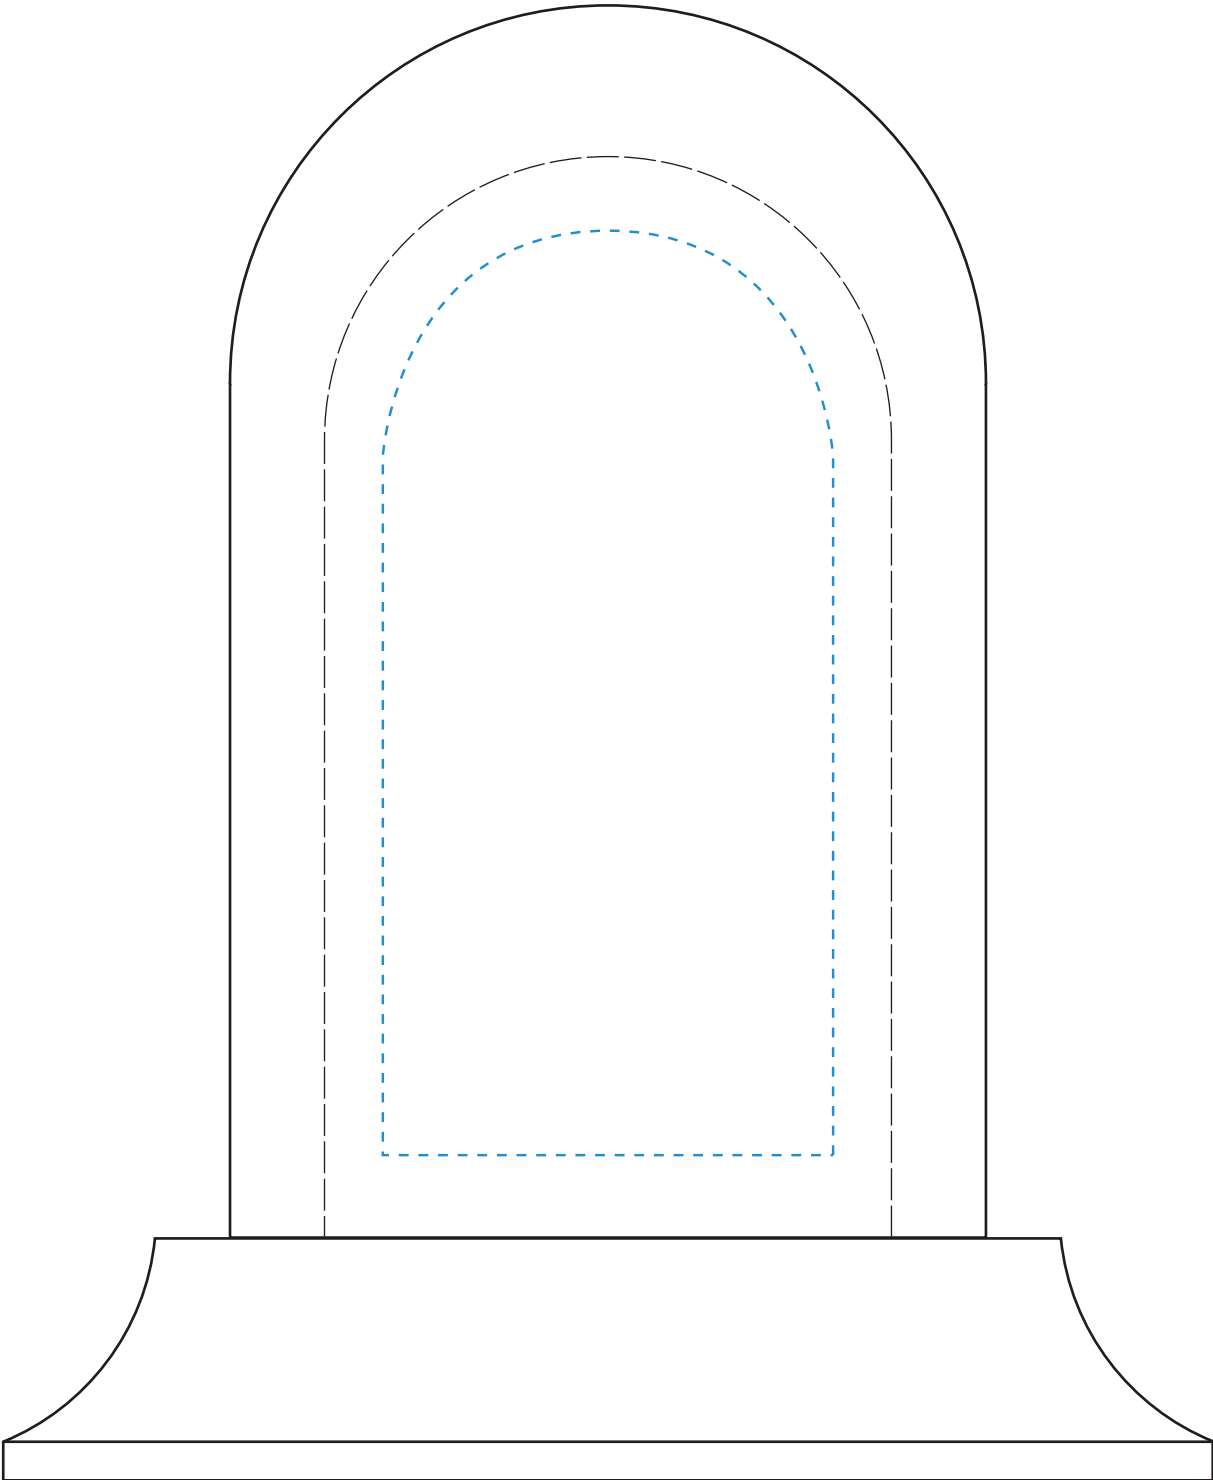

Standard Etch: Reverse

5914 SKYLINE AWARD 8"

Blue line represents the max image area.