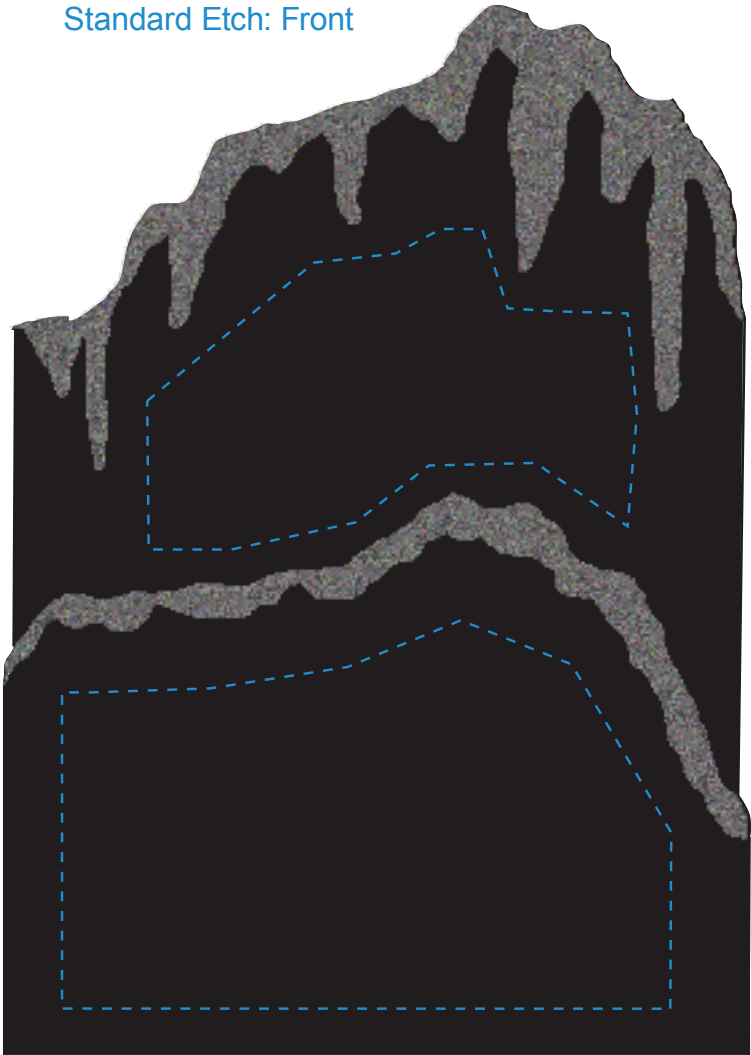

Standard Etch: Front

3346 SHASTA PEAK - 6"

Blue line represents the max image area.