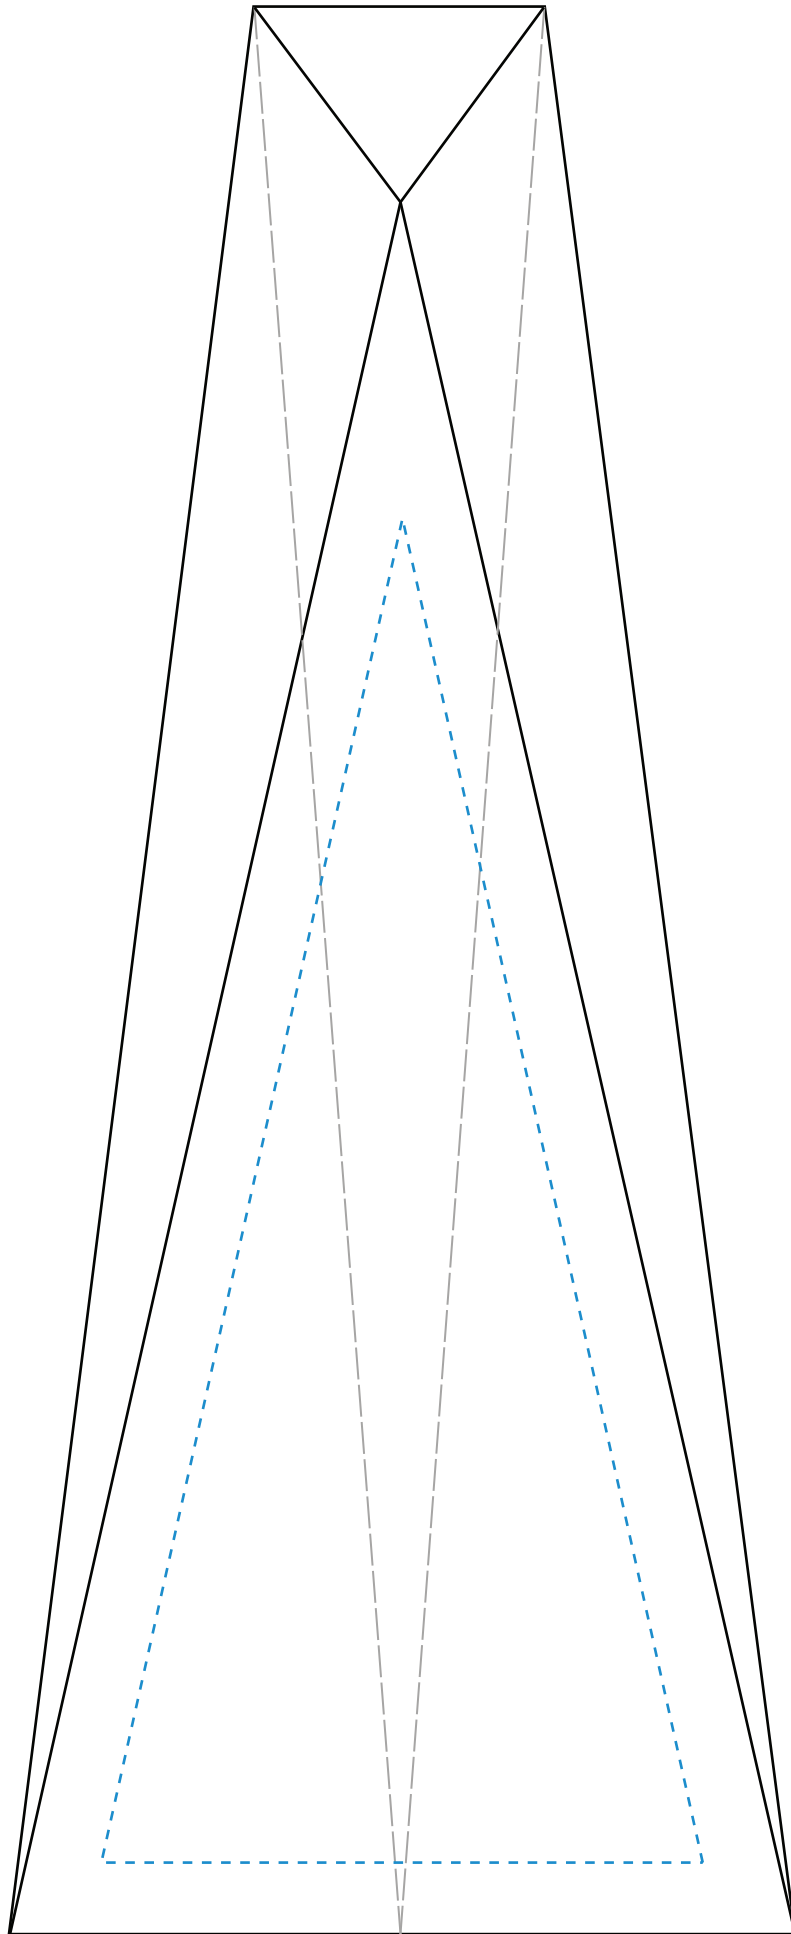

Standard Etch: Front

5962 SERENITY AWARD - 10"

Blue line represents the max image area.