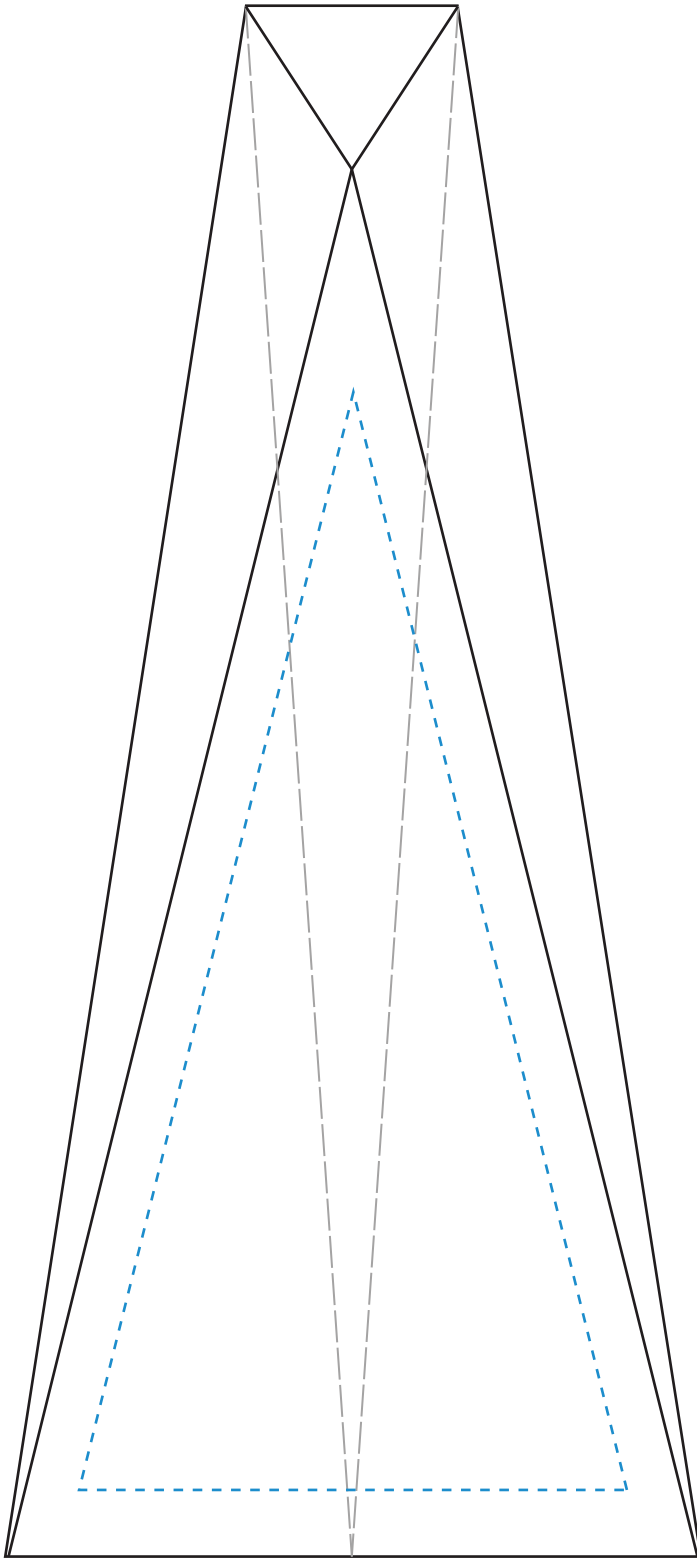

Standard Etch: Front

5961 SERENITY AWARD - 8"
Blue line represents the max image area.