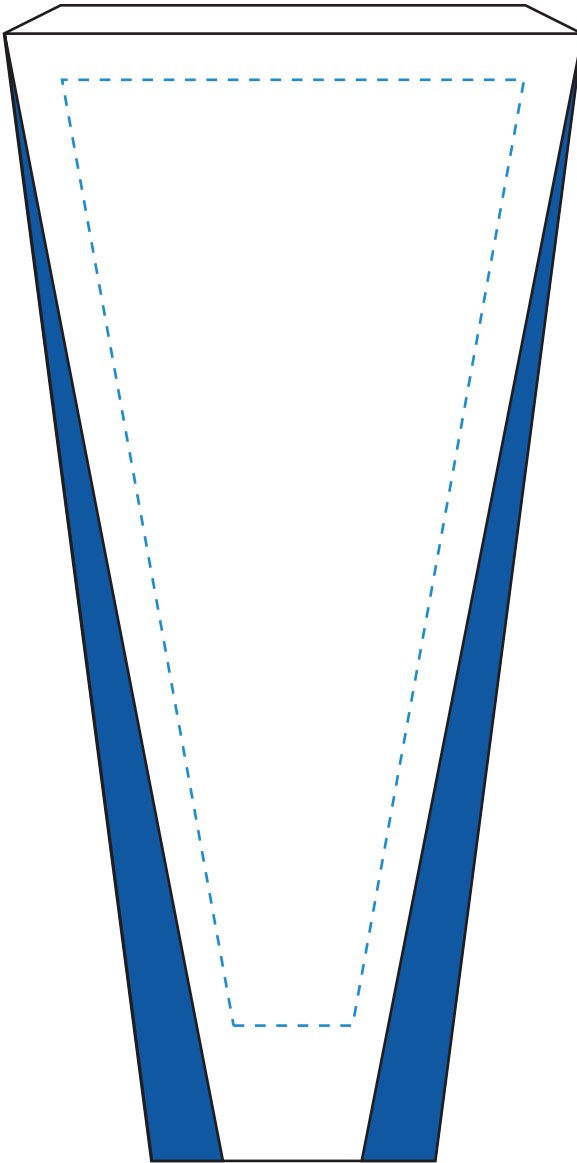

Standard Etch: Reverse

6415 SENTINEL AWARD 6-1/2"
Blue line represents the max image area.