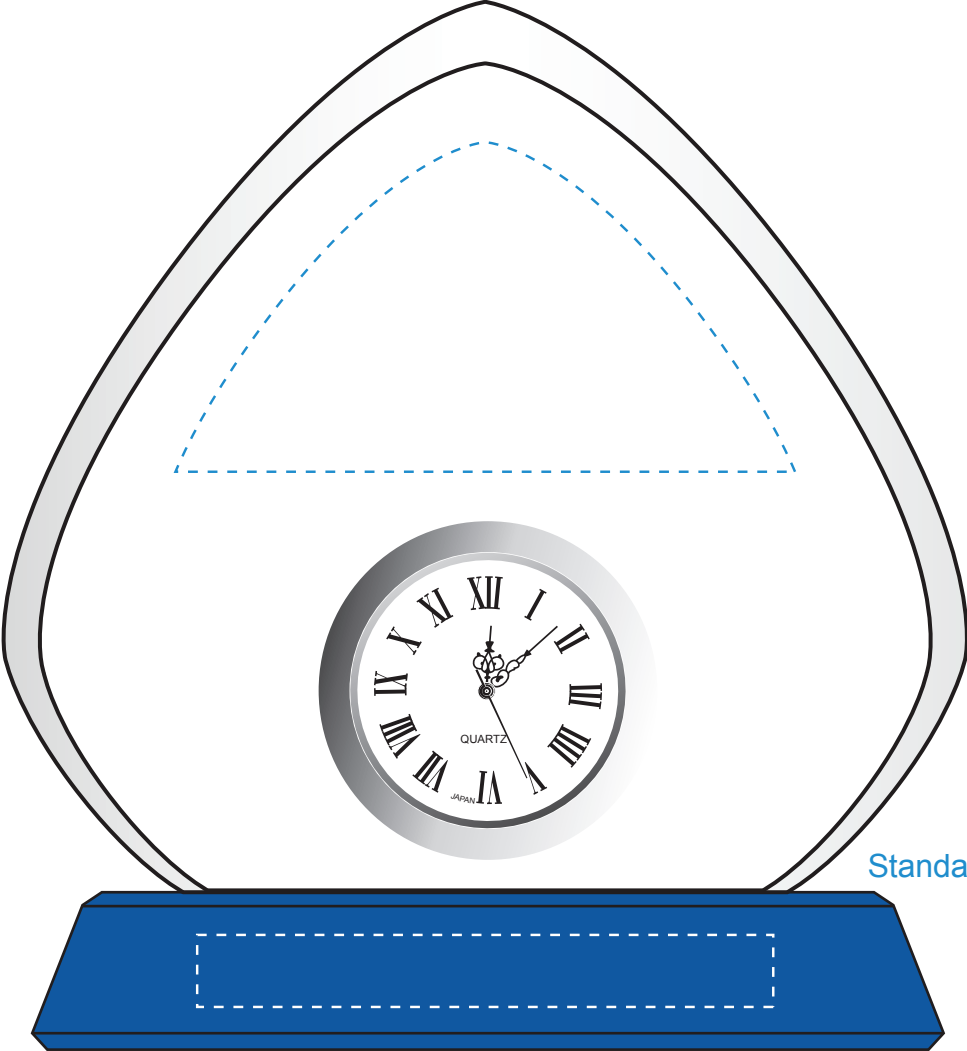

Standard Etch: Reverse

Standard Etch: Front

6016 SEBRING CLOCK 5-1/2"

Blue line represents the max image area.