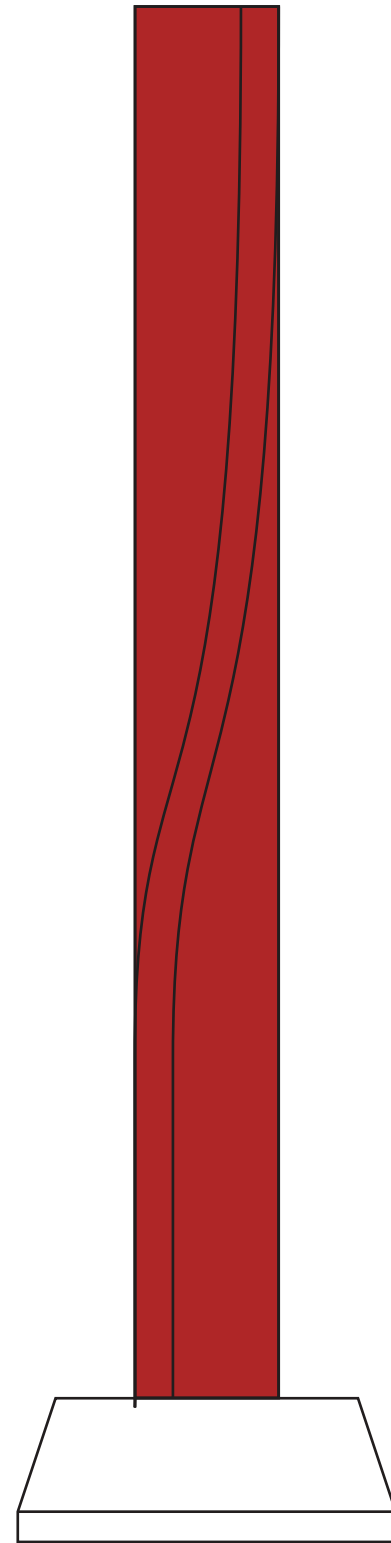

Standard Etch: Reverse

SIDE VIEW

7472 SATURN RUBY AWARD - 8.5"

Blue line represents the max image area.