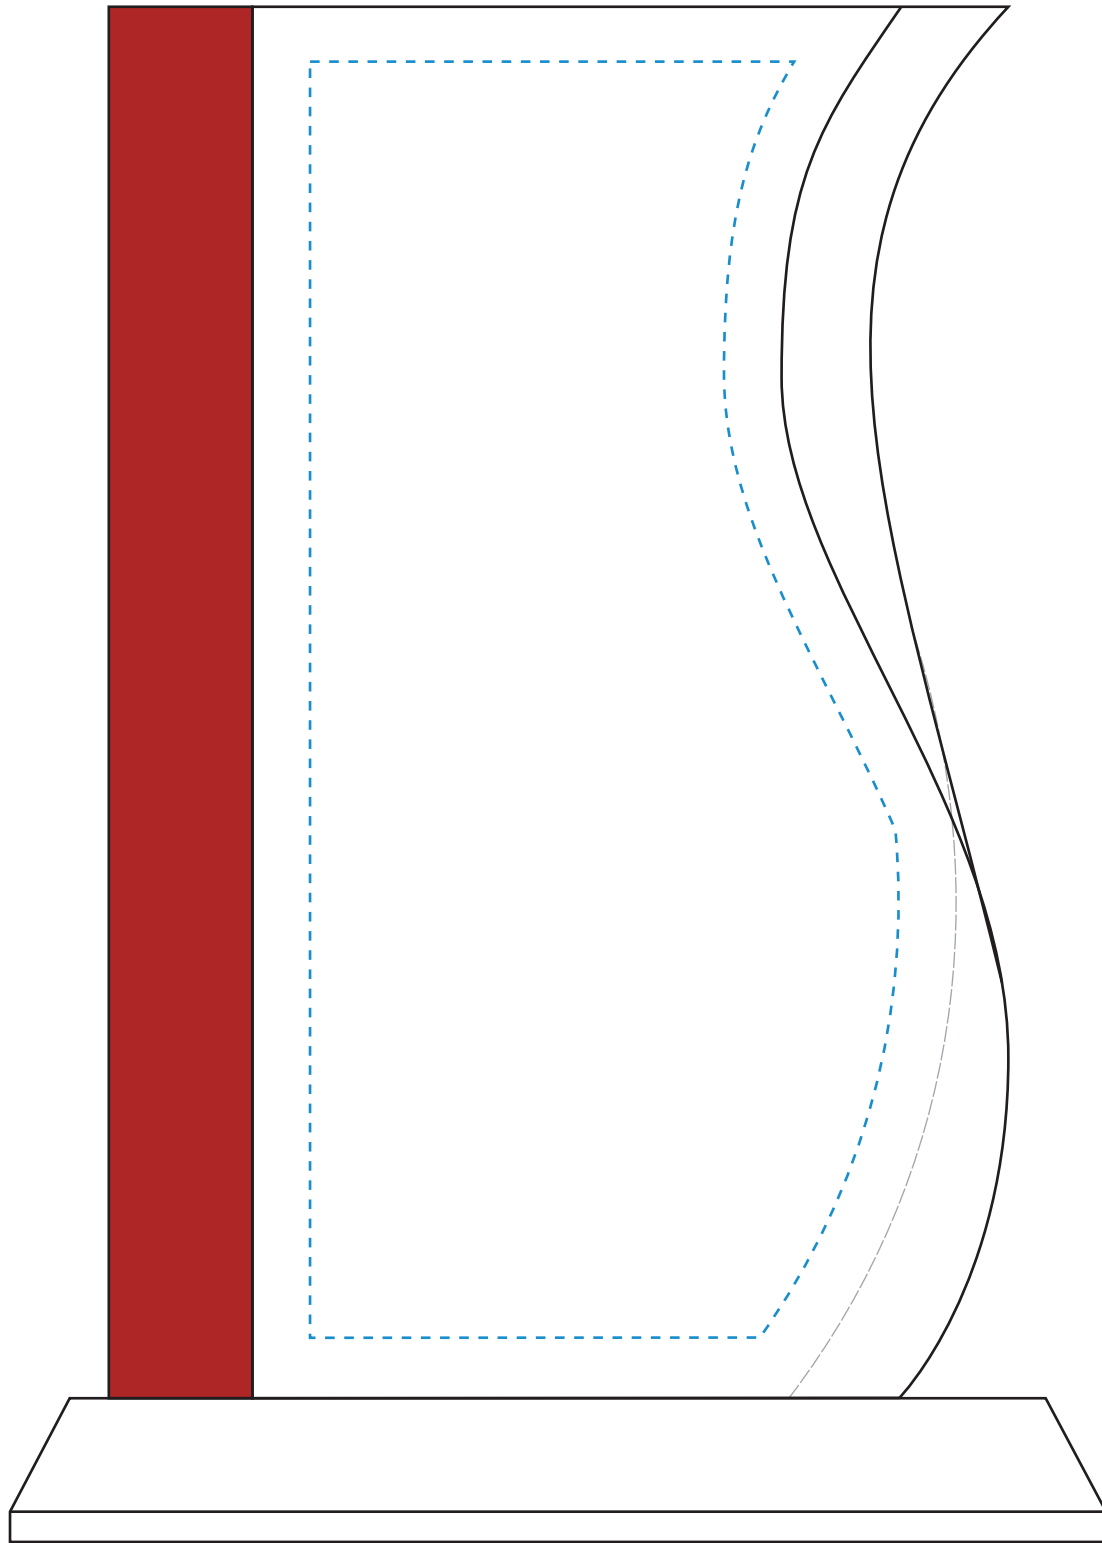

Standard Etch: Reverse

SIDE VIEW

7472 SATURN RUBY AWARD - 8.5"

Blue line represents the max image area.