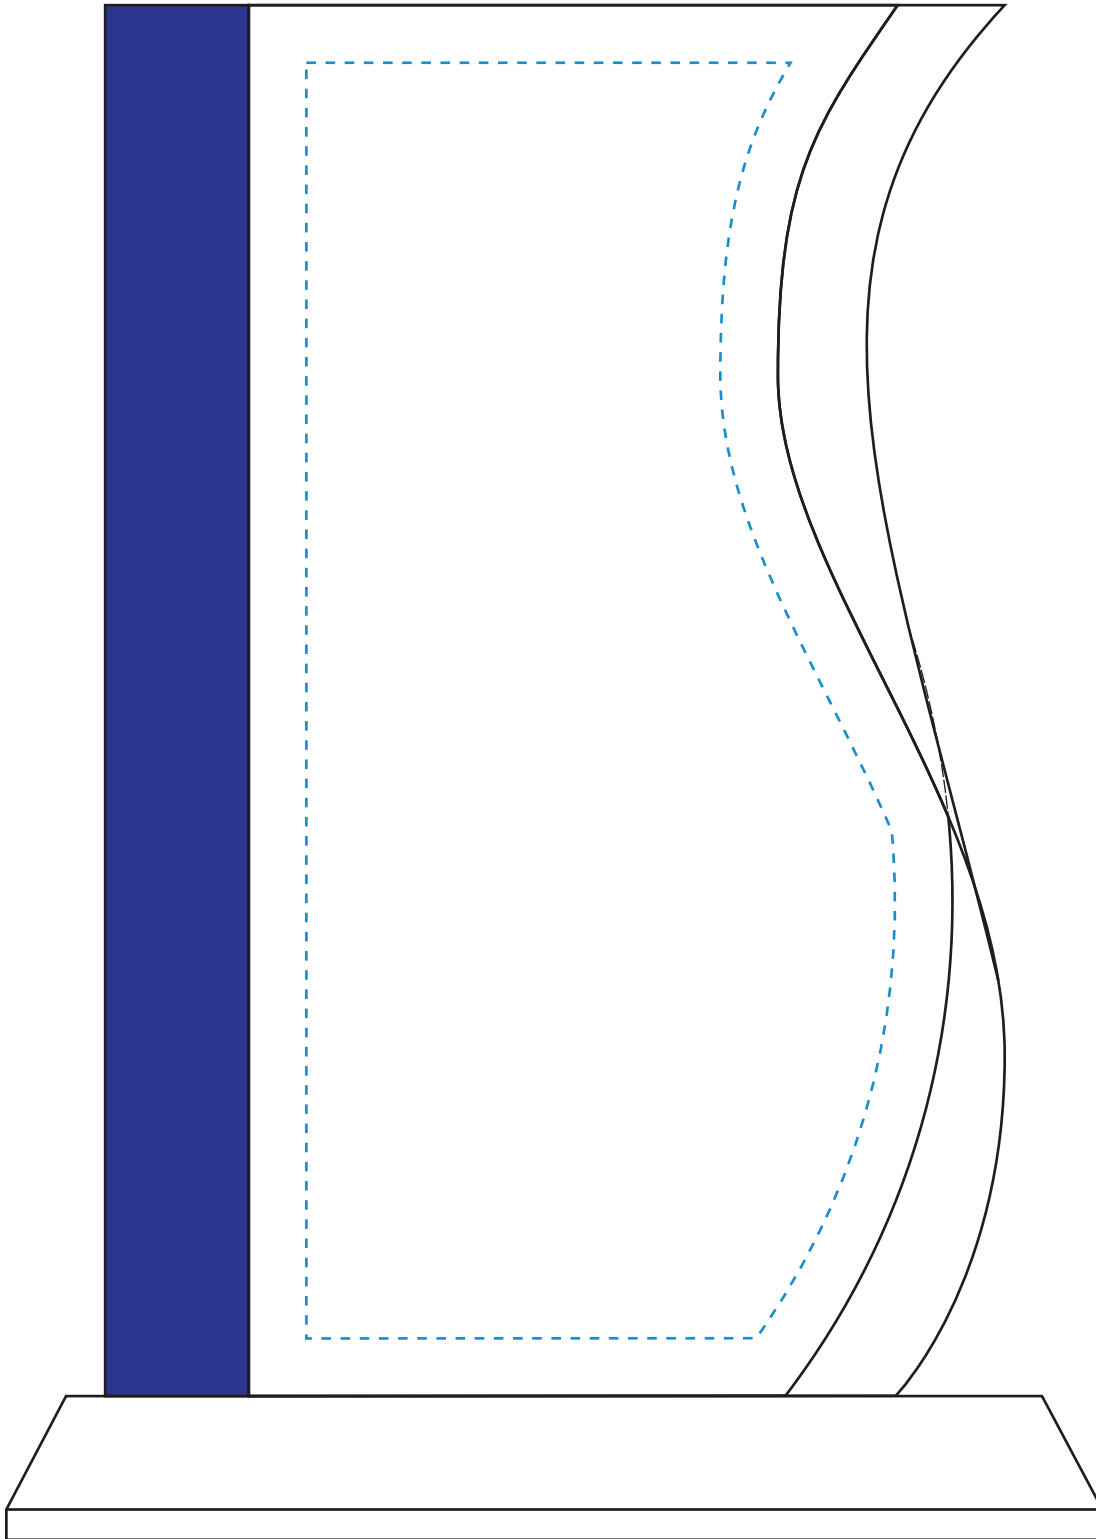

Standard Etch: Reverse

SIDE VIEW

6893 Saturn Award - 8"

Blue line represents the max image area.