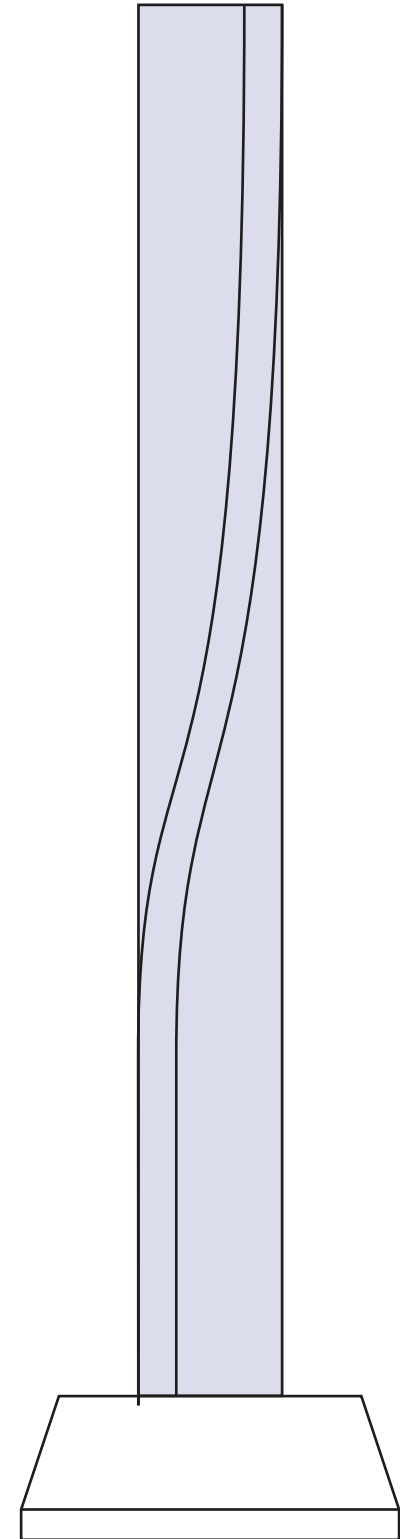

Standard Etch: Reverse

SIDE VIEW

6893 Saturn Award - 8"

Blue line represents the max image area.