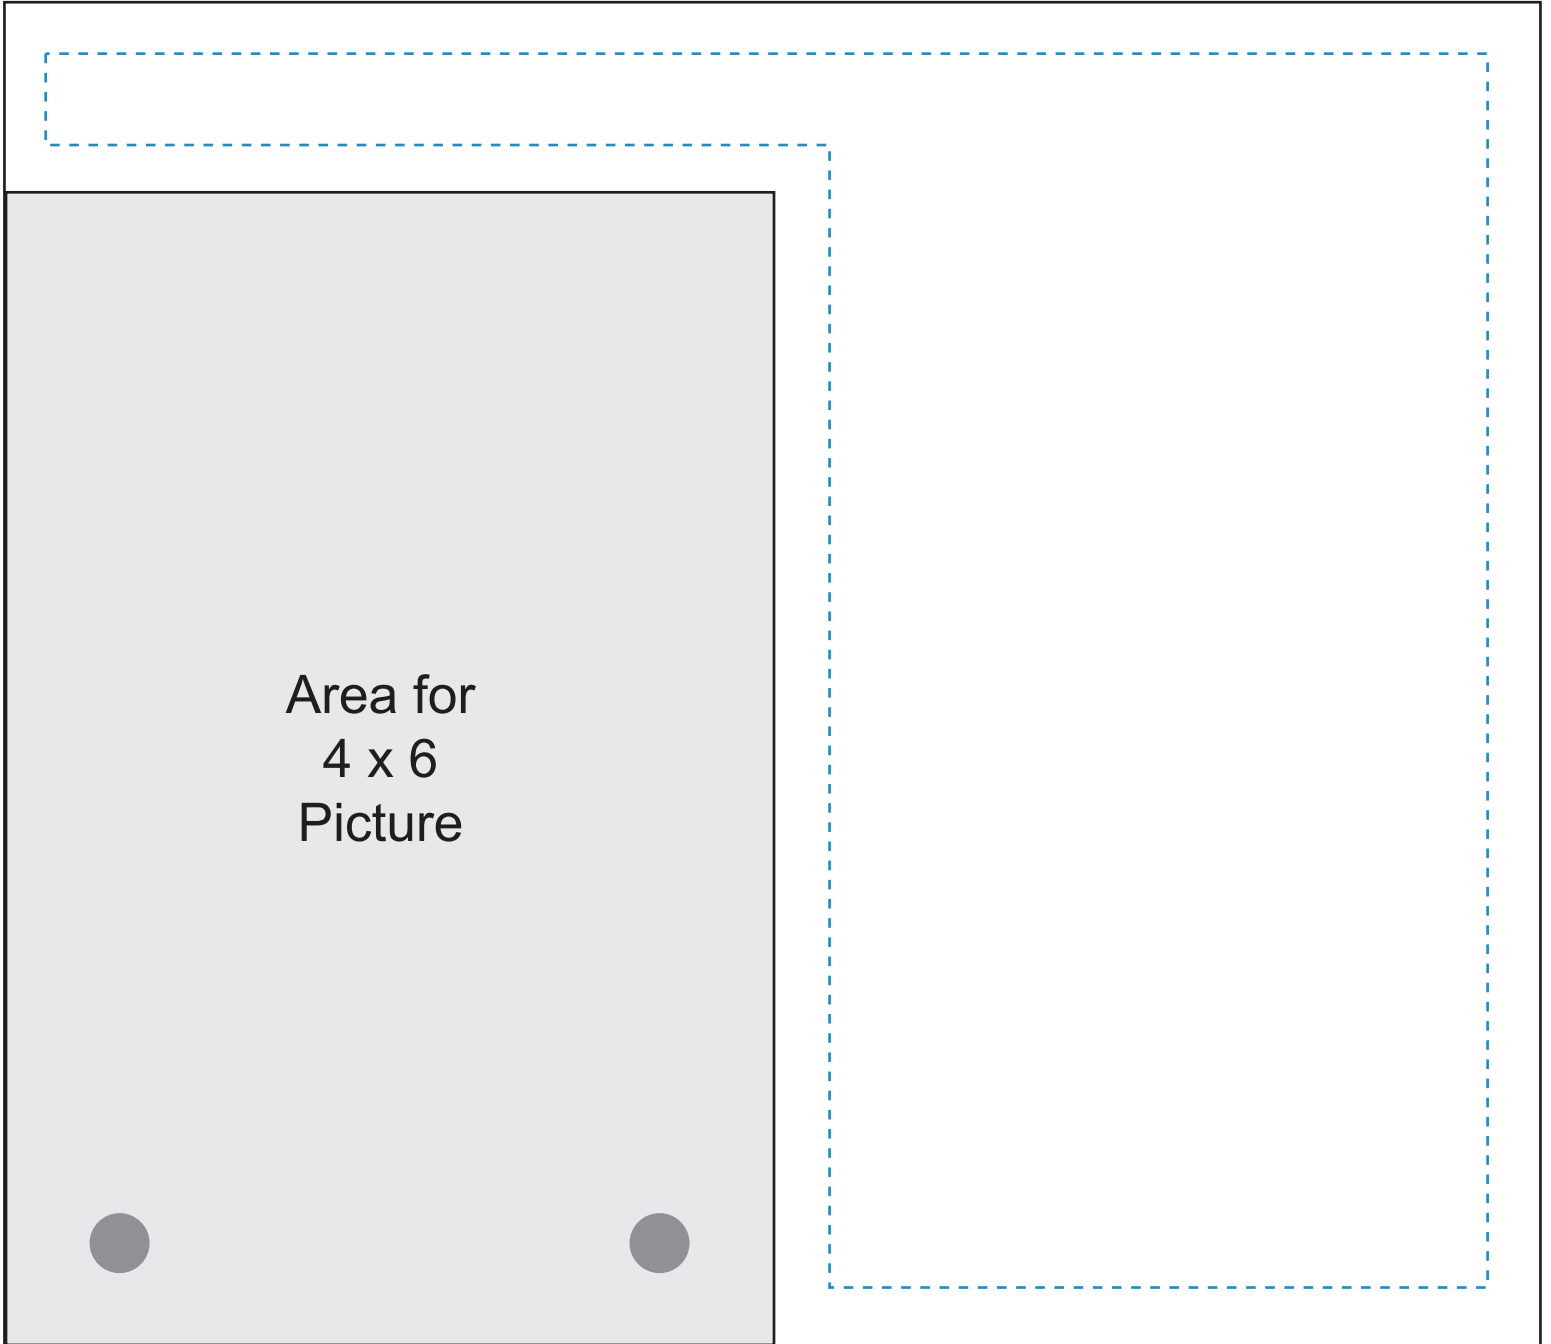

Standard Etch: Reverse

7105 SANTA FE PICTURE FRAME - 7"

Blue line represents the max image area.