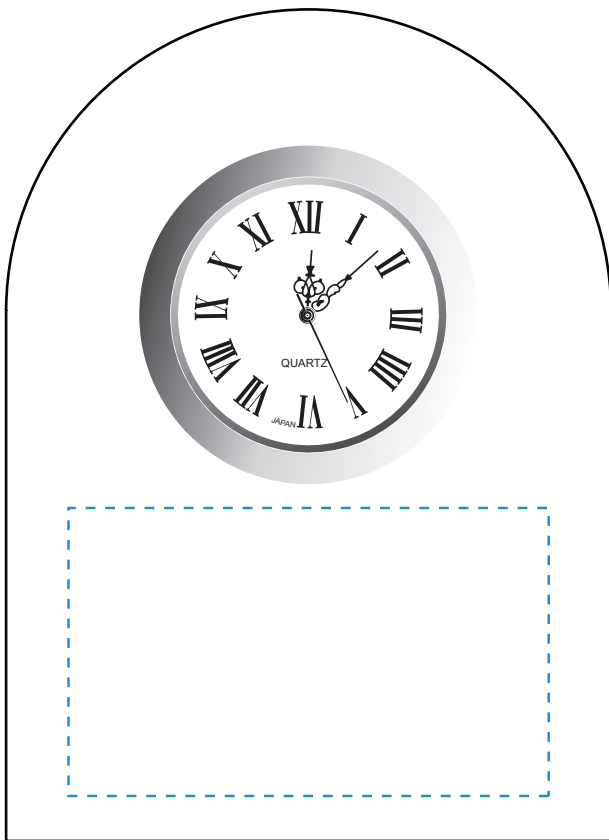

Standard Etch: Reverse

6056 RUTLEDGE CLOCK 4-1/2"

Blue line represents the max image area.