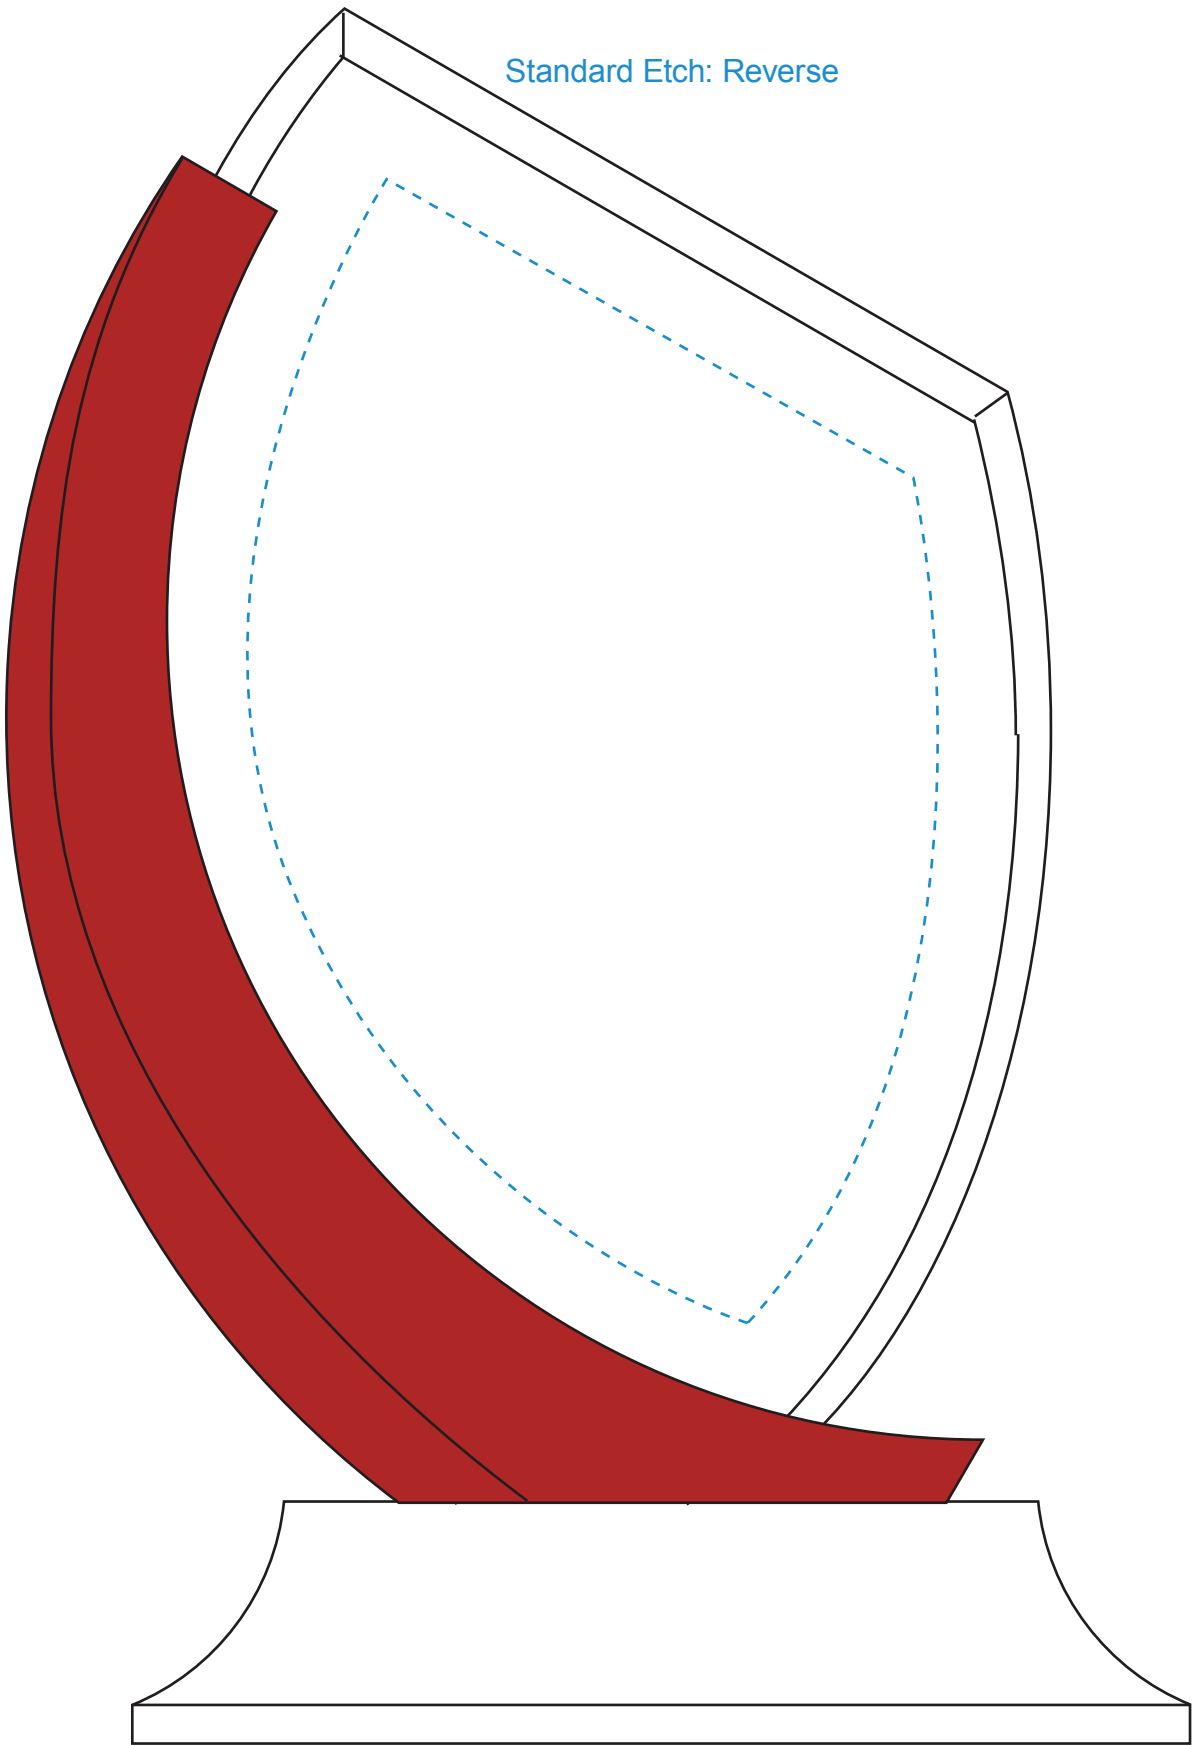

Standard Etch: Reverse

7465 RUBY SHADOW - 9"

Blue line represents the max image area.