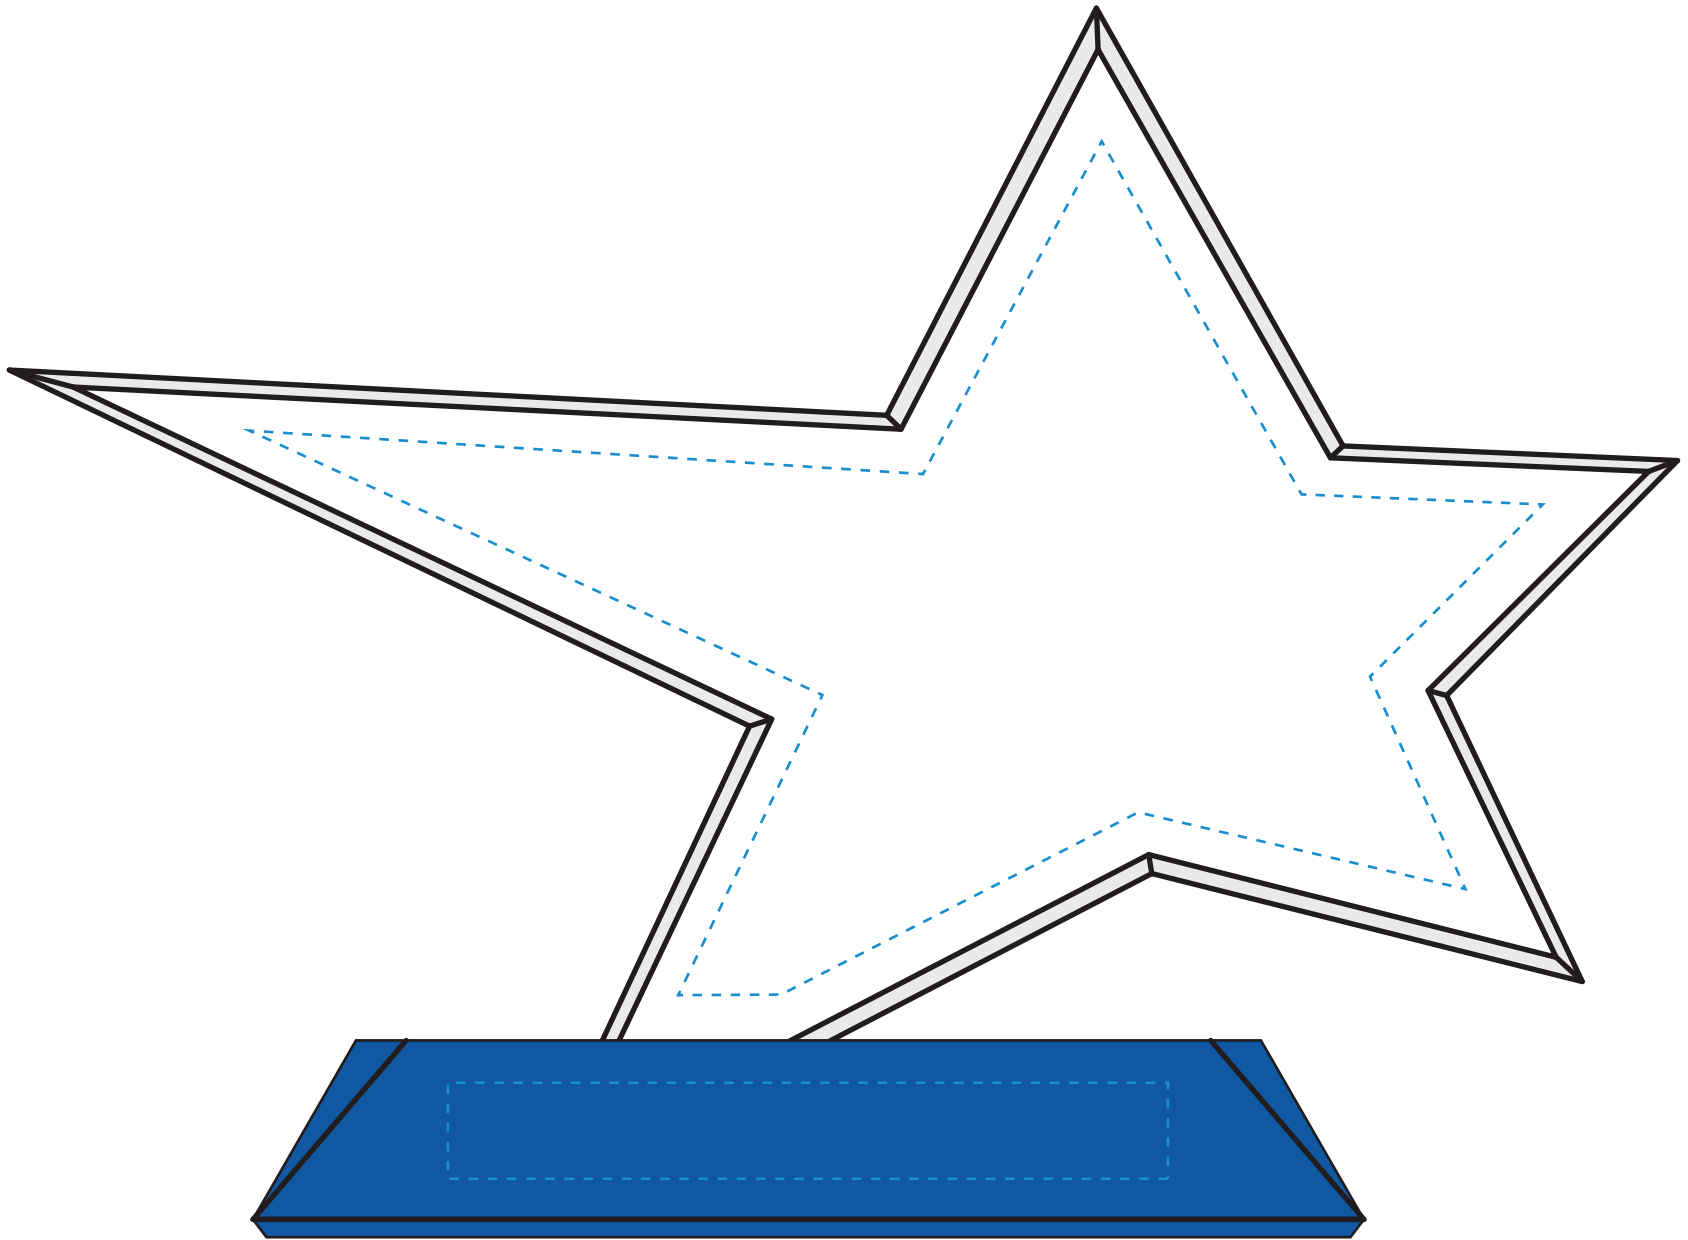

Standard Etch: Reverse

Standard Etch: Front

6550 ROCK STAR - 6"

Blue line represents the max image area.