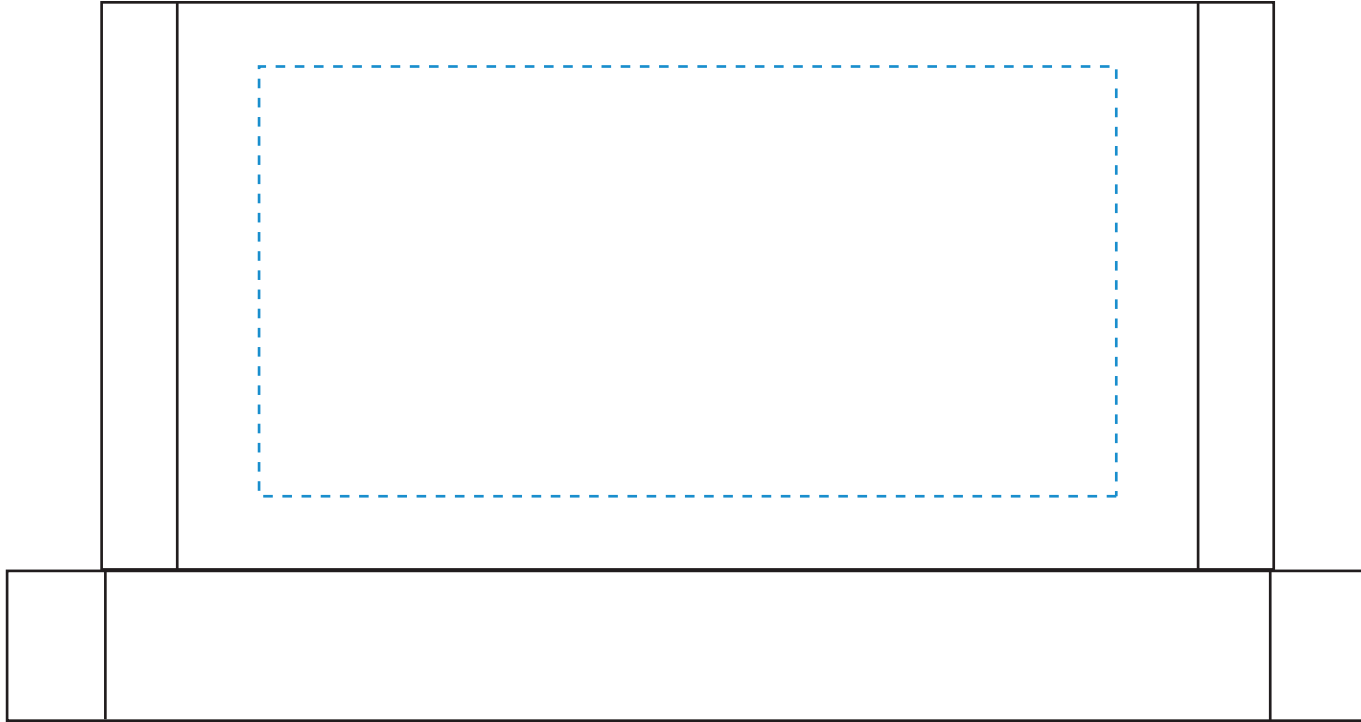

Standard Etch: Reverse

4718 RIDGLEY AWARD - 4"

Blue line represents the max image area.

SIDE VIEW