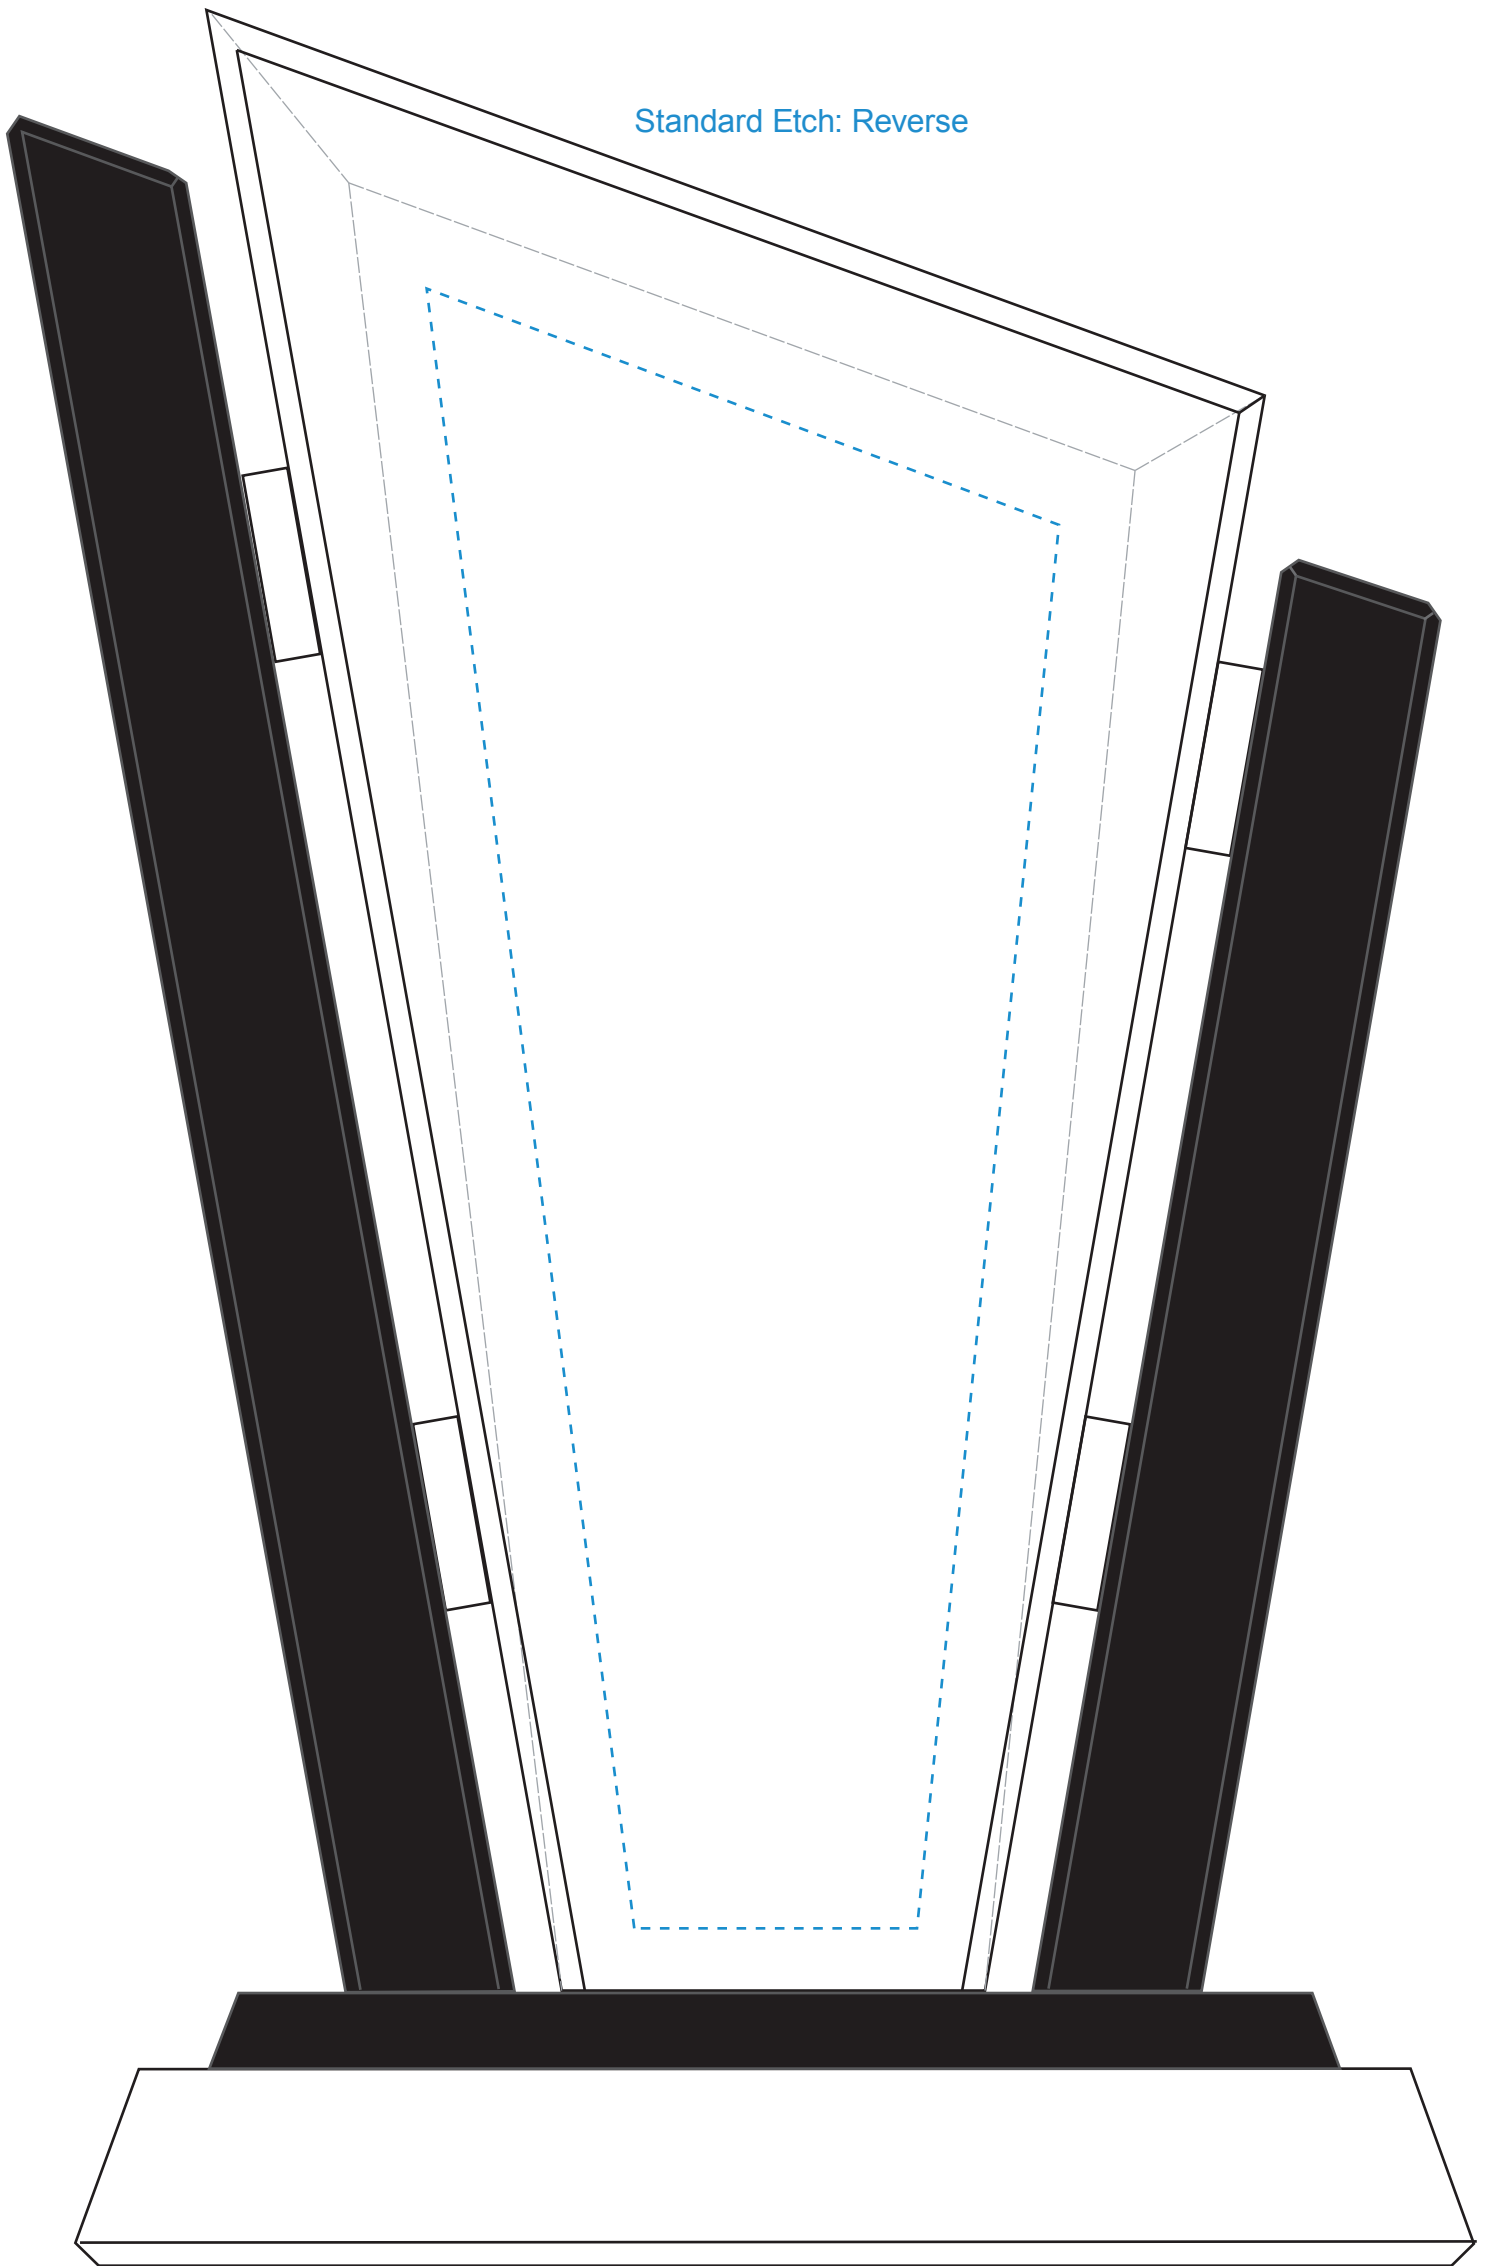

Standard Etch: Reverse

3052 RHAPSODY AWARD 11-3/4"

Blue line represents the max image area.