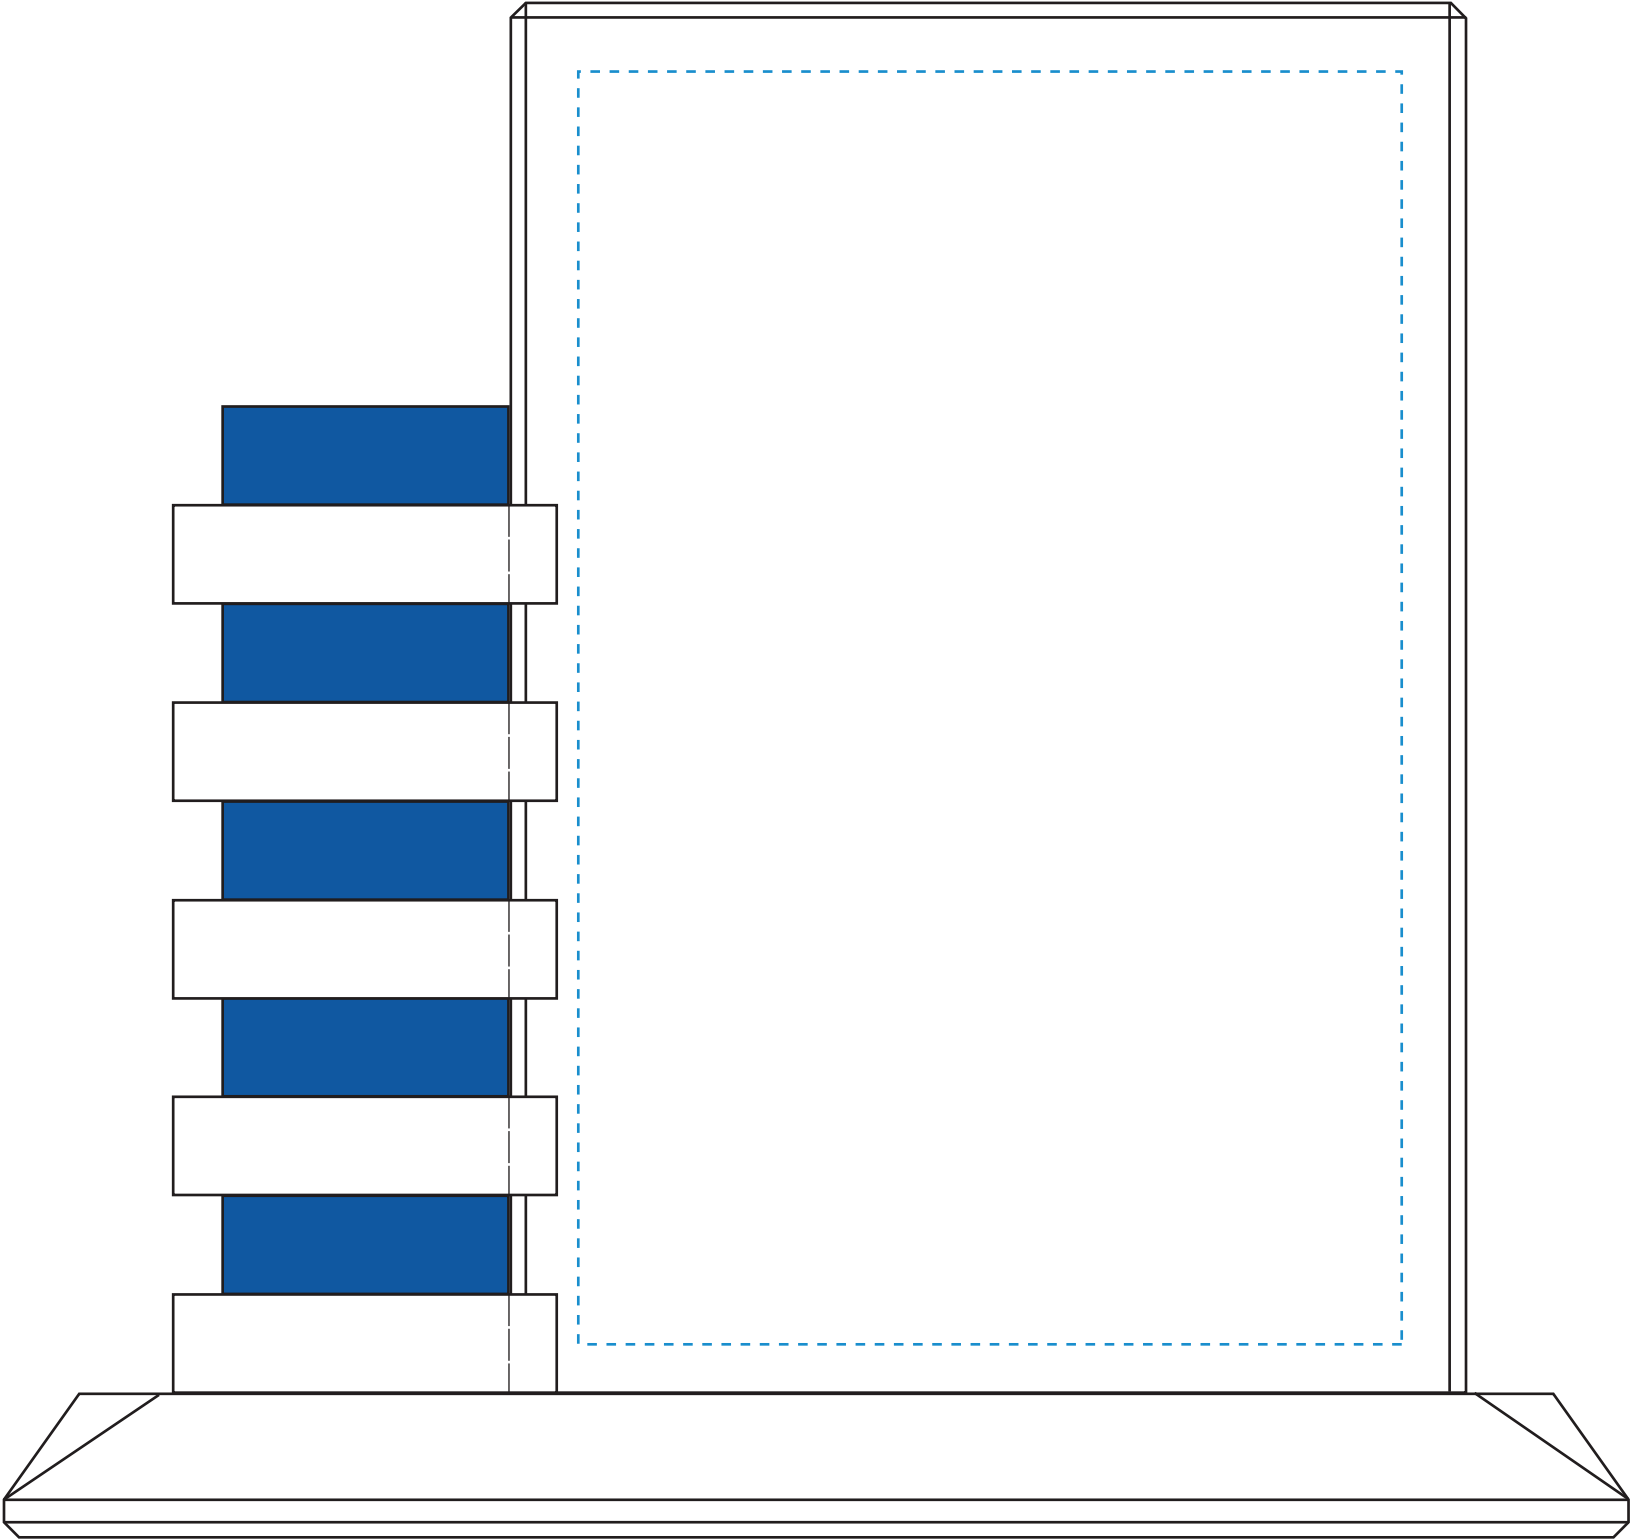

Standard Etch: Reverse

6476 RESOLUTE AWARD - 8.5"
Blue line represents the max image area.