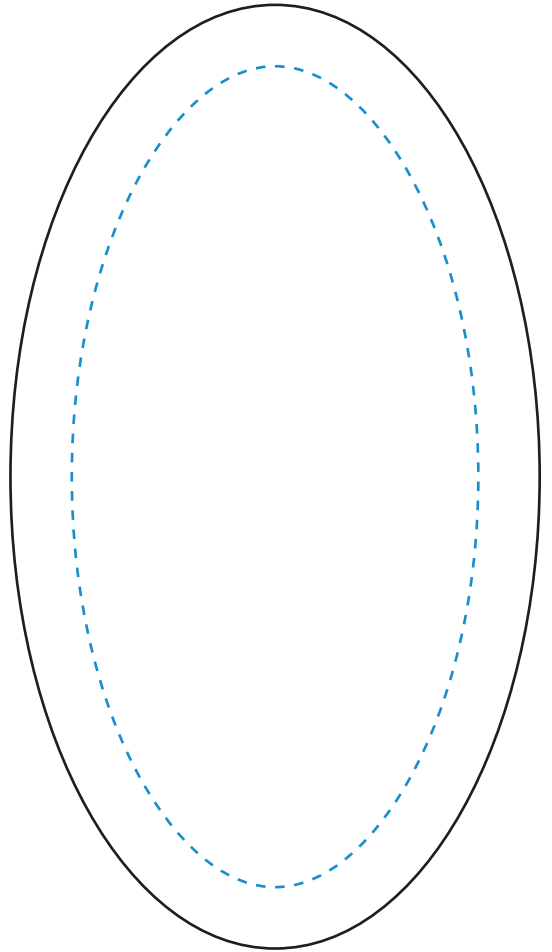

TOP VIEW
Standard Etch: Front

7528 QUANTICO CYLINDER - 7.5"

Blue line represents the max image area.