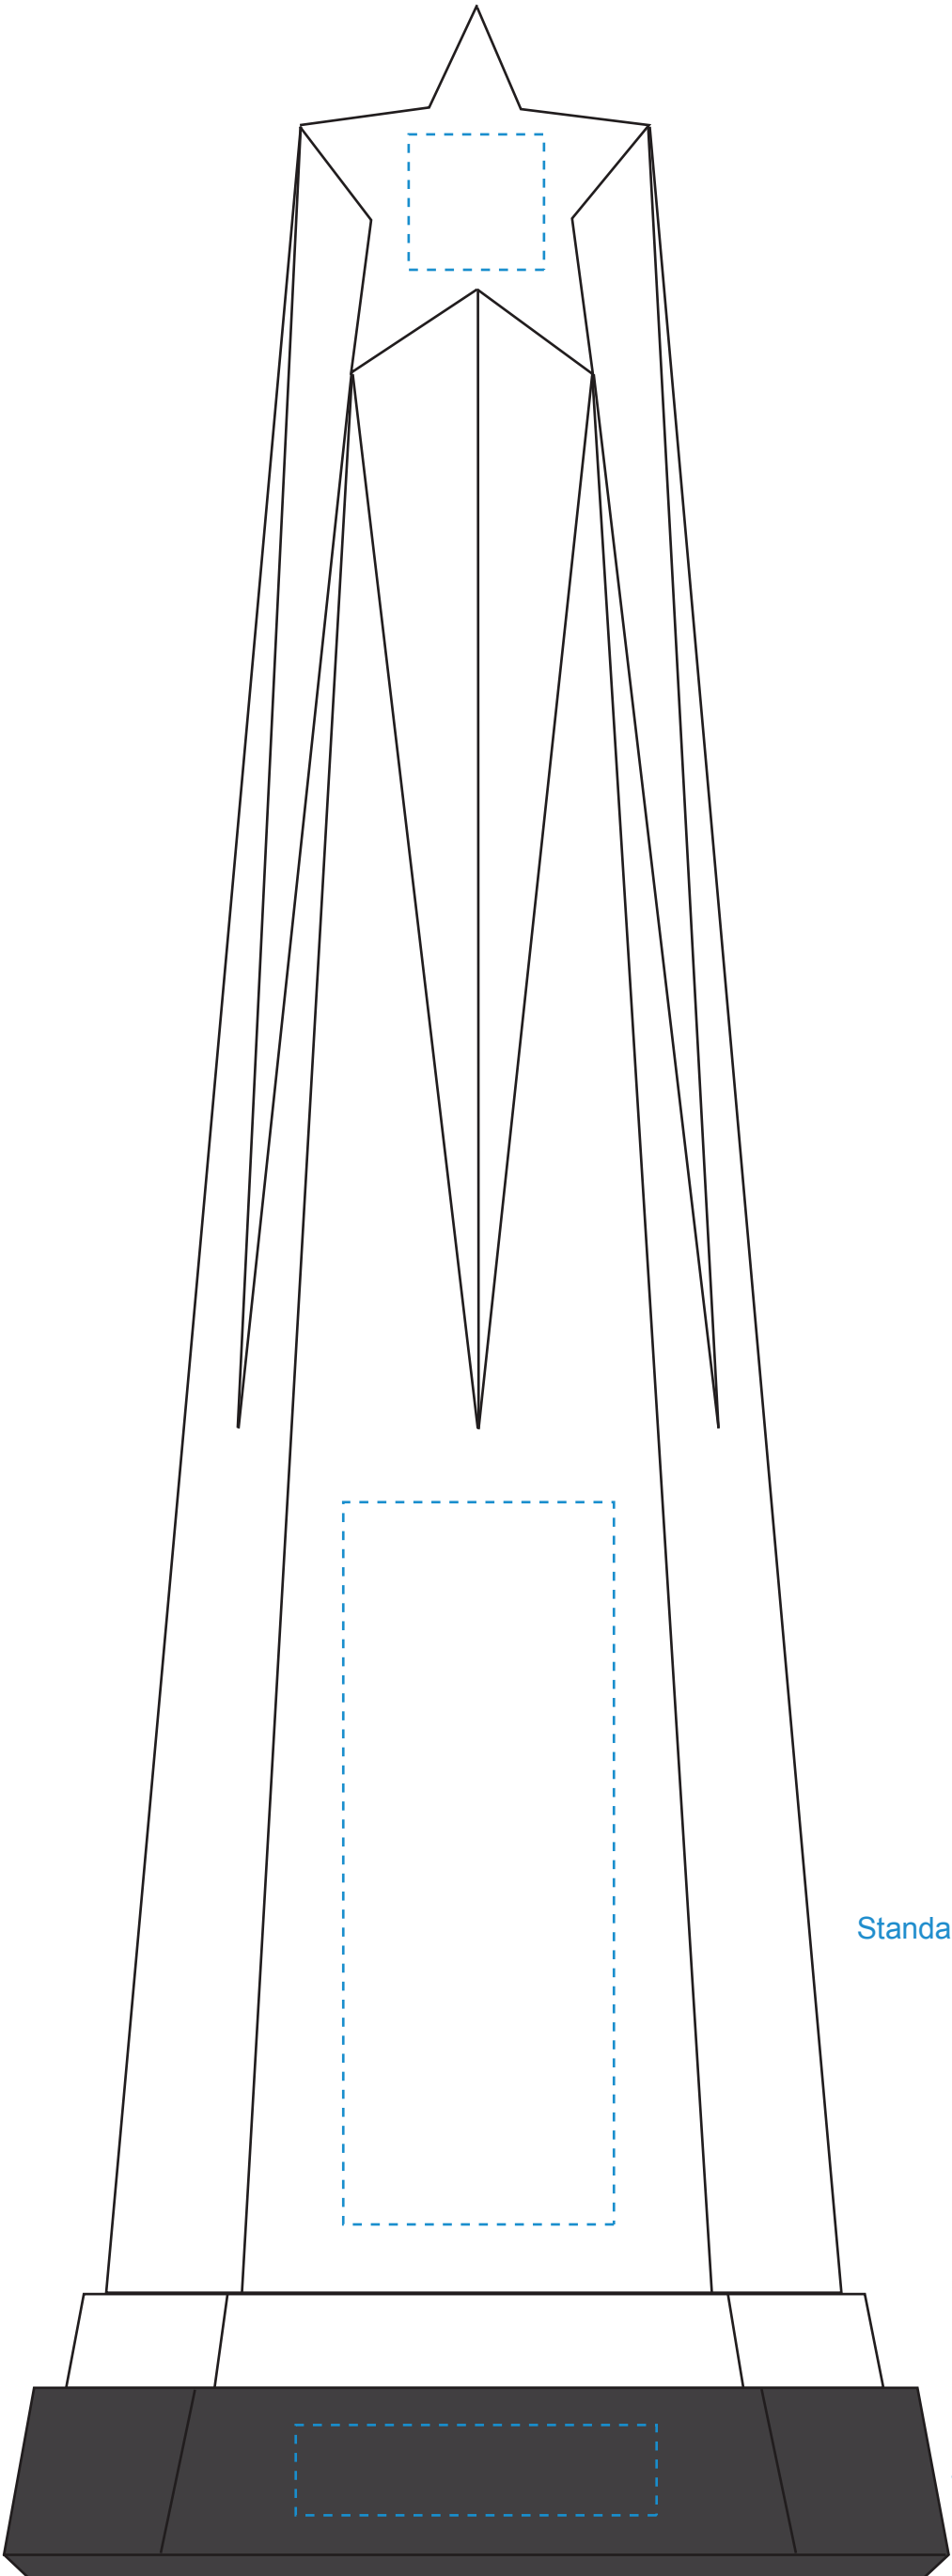

Standard Etch: Front

Standard Etch: Front

Standard Etch: Front

6062 PULSAR STAR 14"
Blue line represents the max image area.