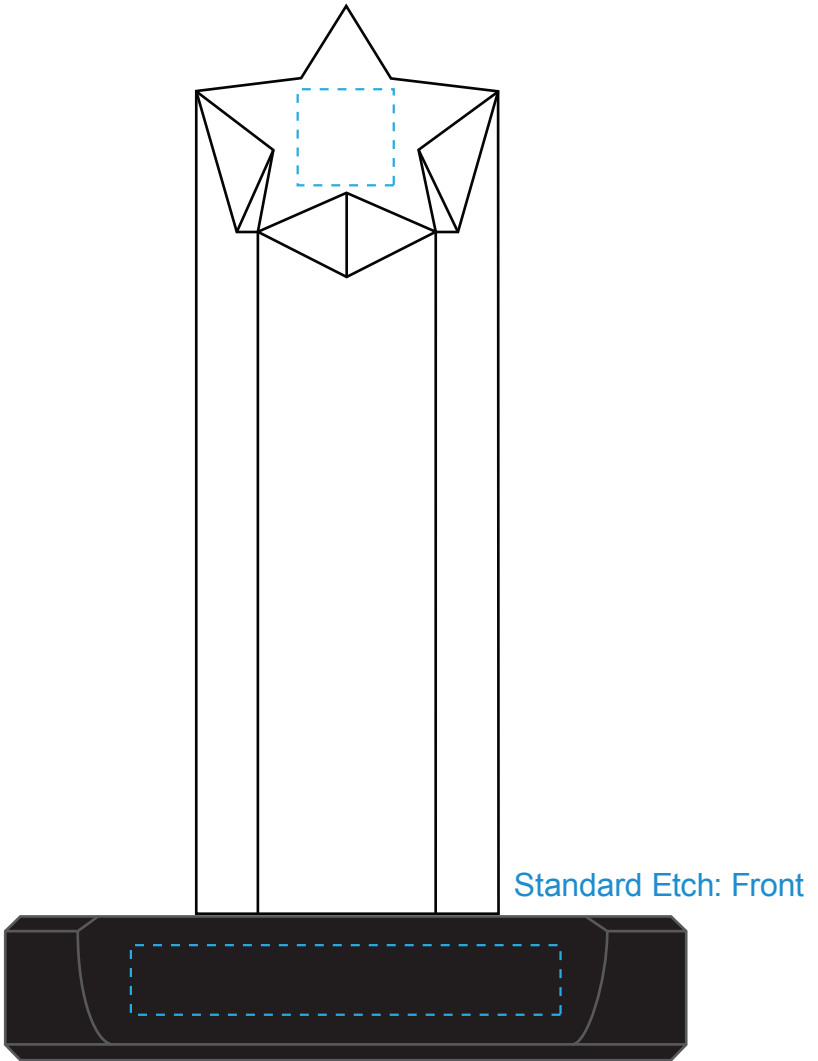

Standard Etch: Front

4104 PROMINENCE STAR 5-1/2"

Blue line represents the max image area.