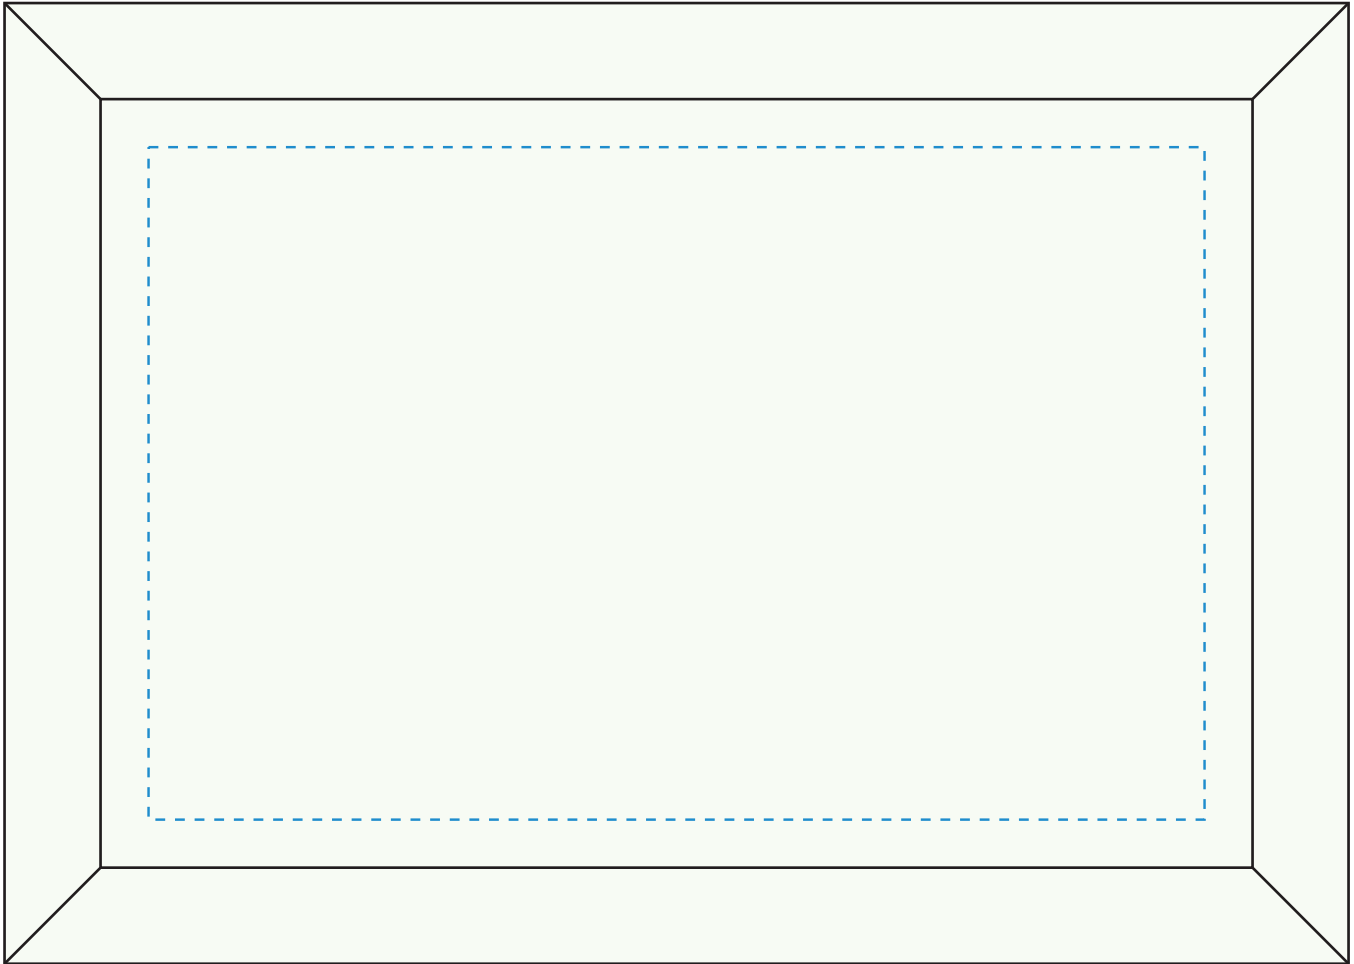

Standard Etch: Reverse

**3706 PRISMA RECTANGLE - LARGE 5 X 7**

Blue line represents the max image area.