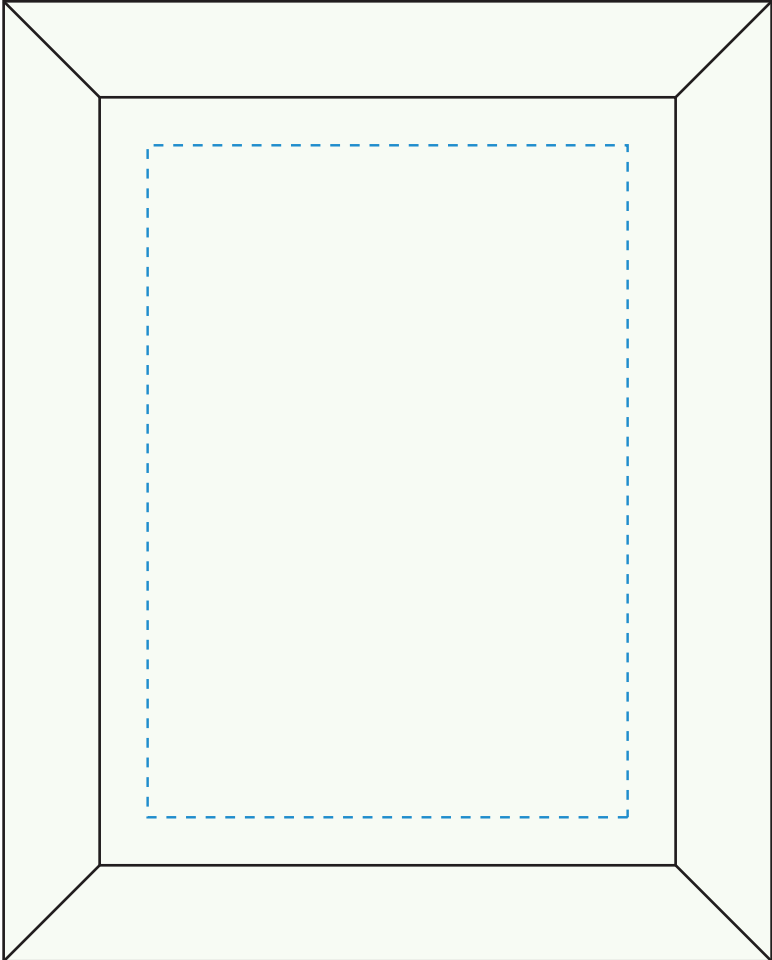

Standard Etch: Reverse

**3705 PRISMA RECTANGLE - SMALL 4 X 5**

Blue line represents the max image area.