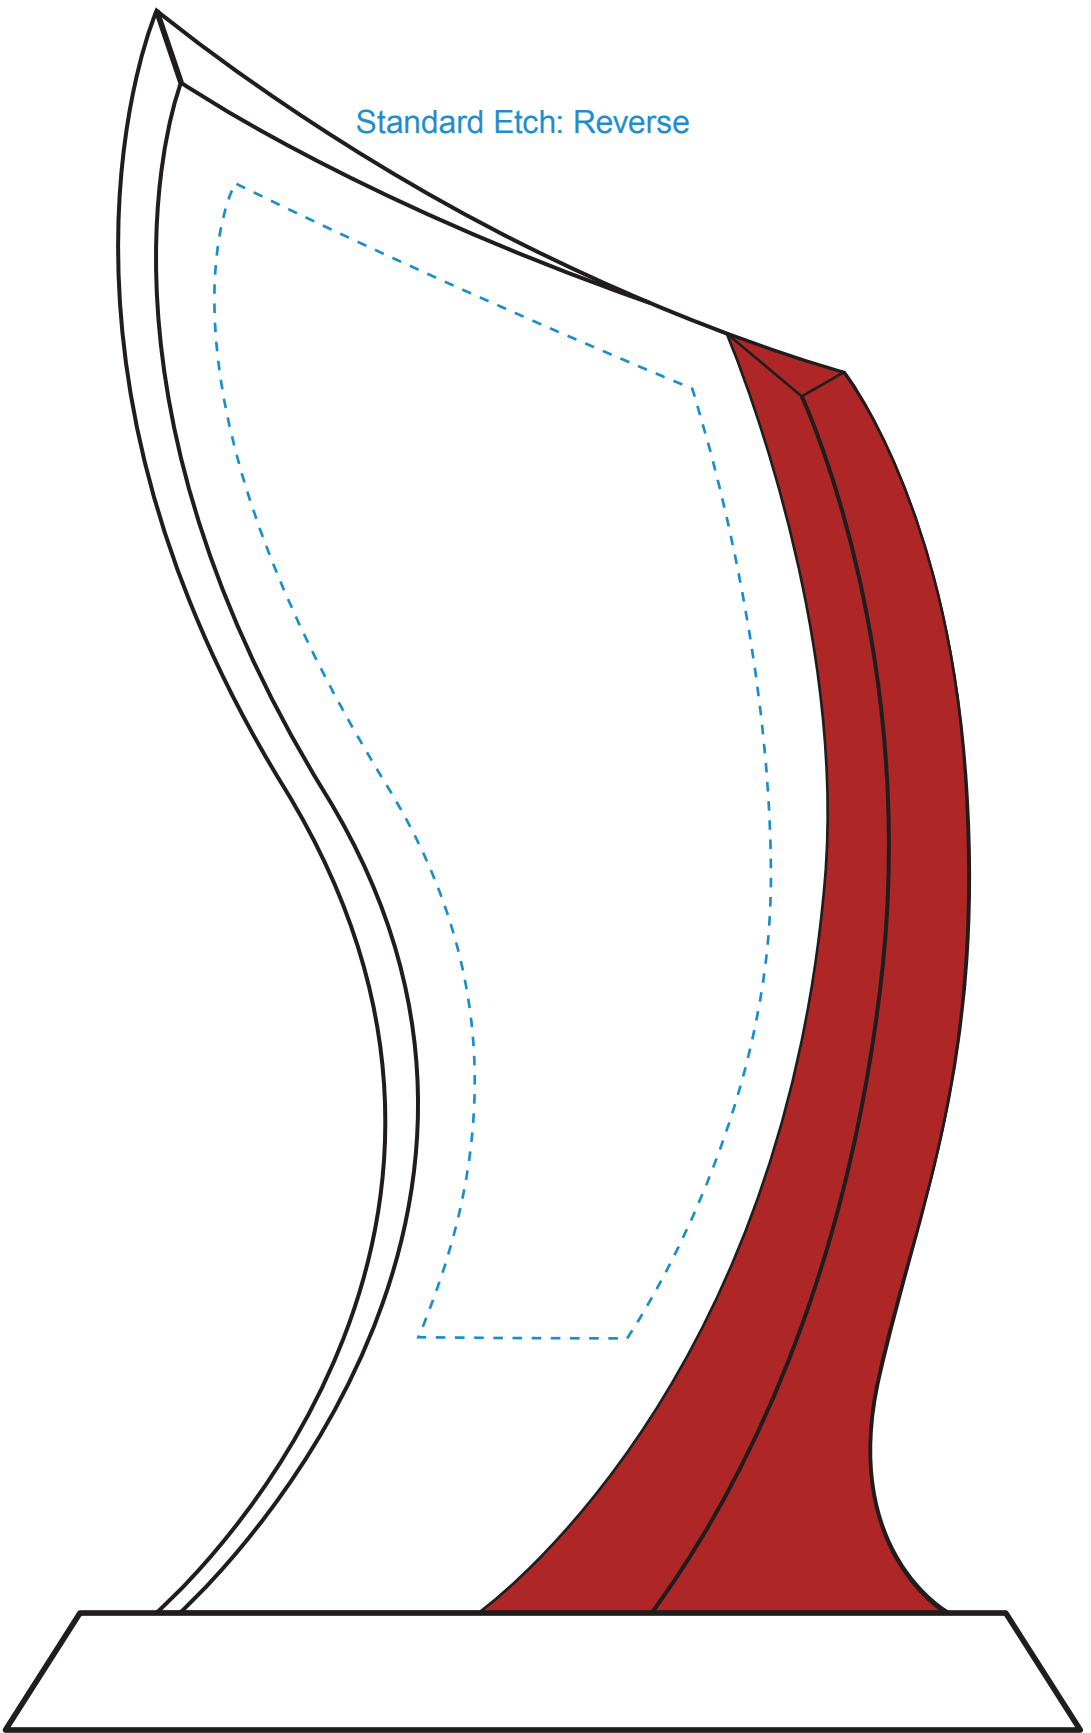

Standard Etch: Reverse

7456 POTOMAC RUBY - 9"
Blue line represents the max image area.