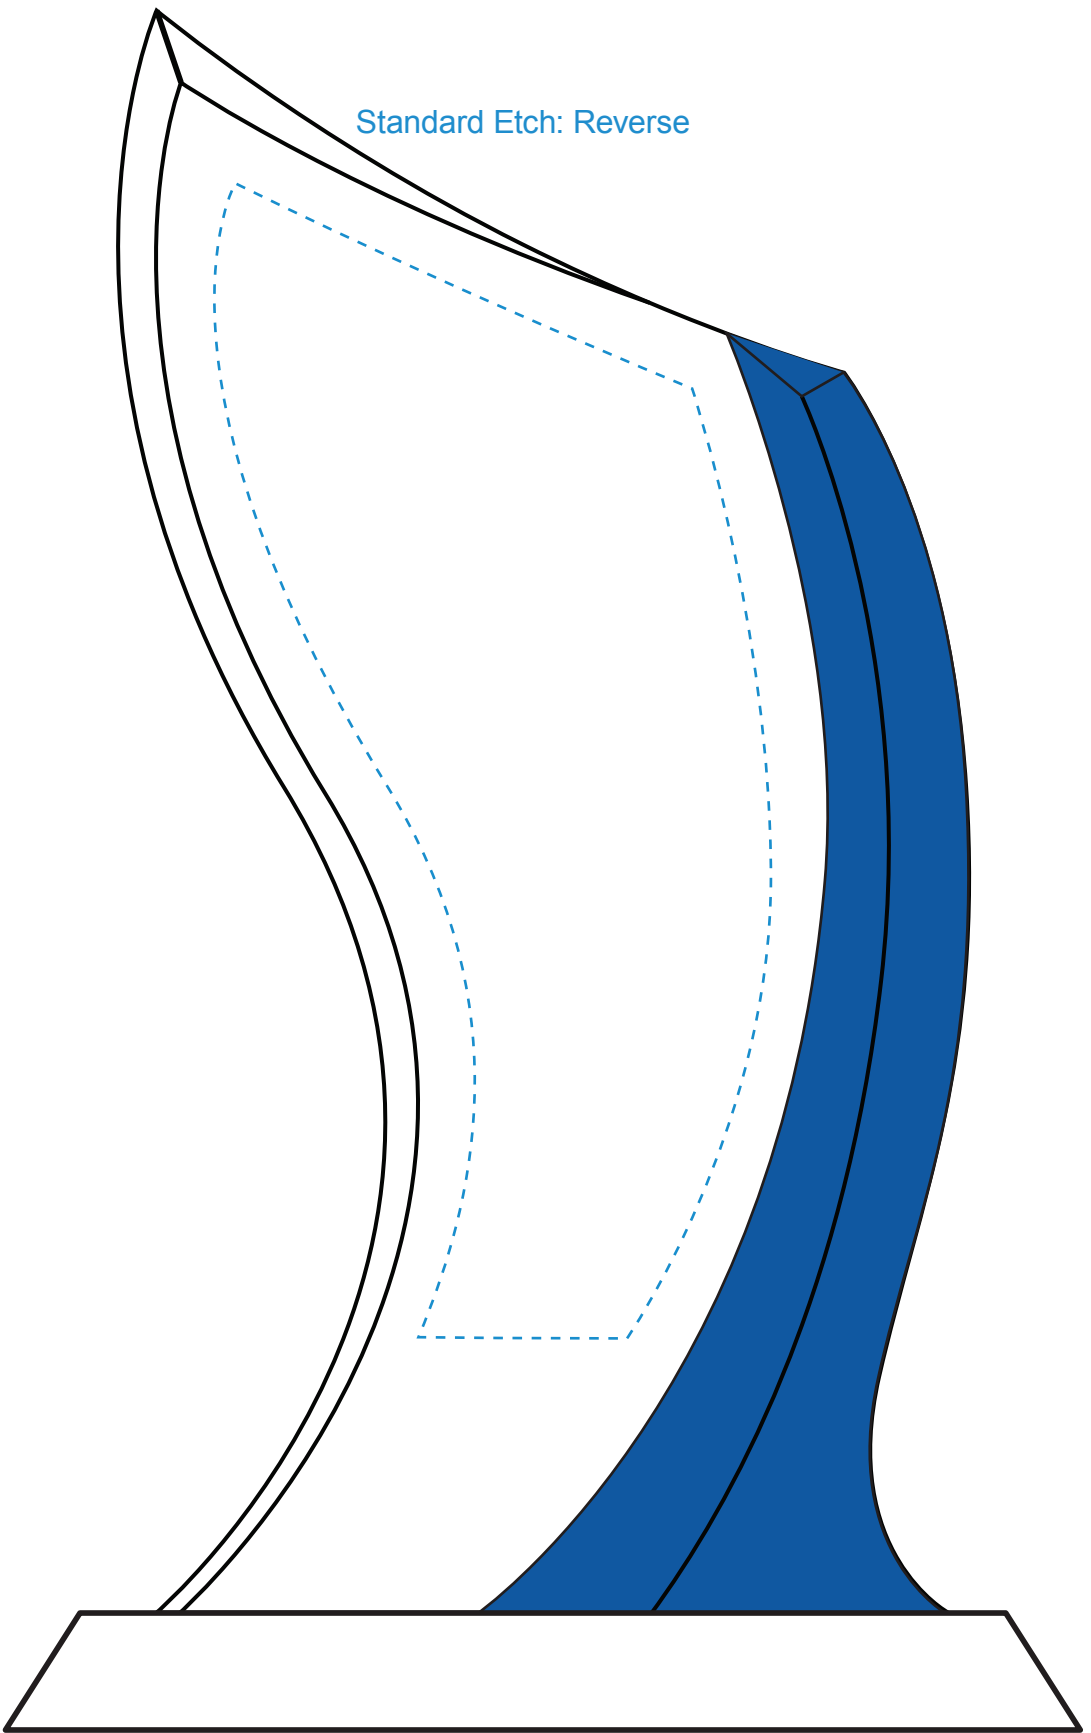

Standard Etch: Reverse

6544 POTOMAC AWARD - 9"

Blue line represents the max image area.