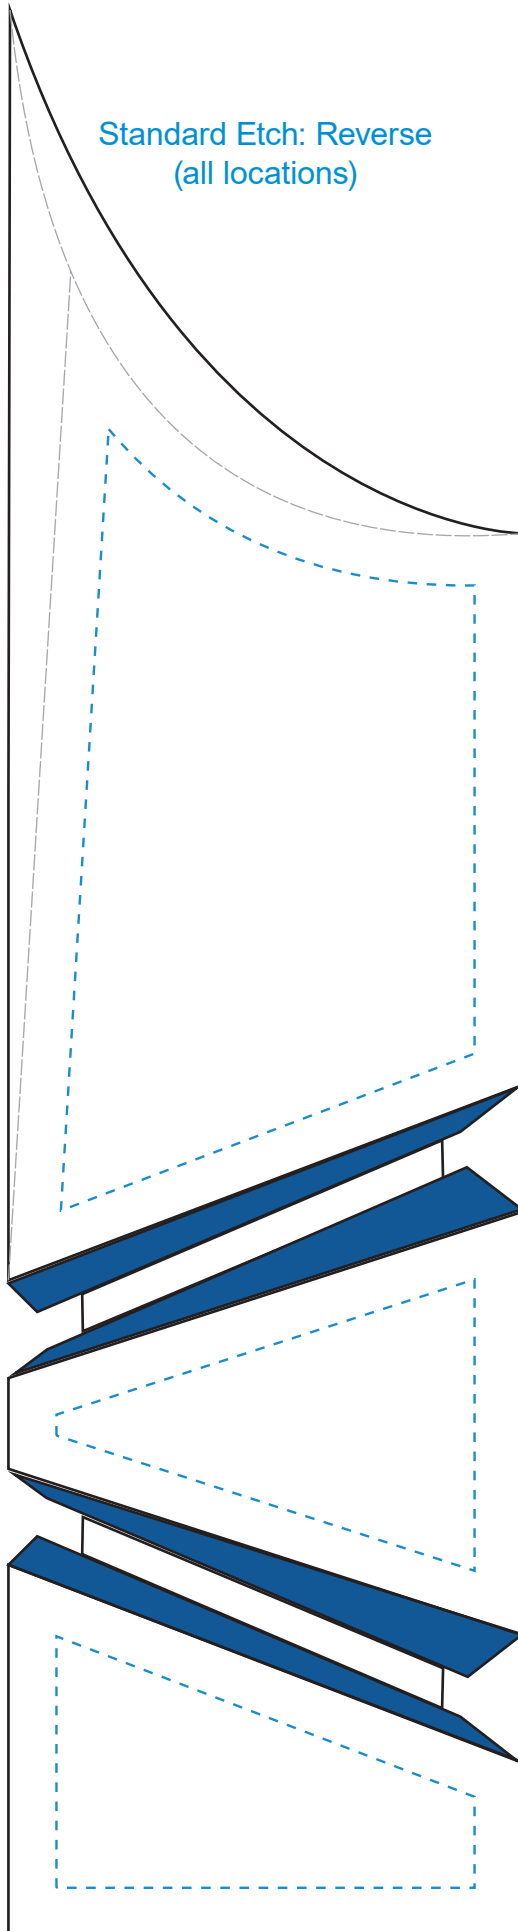

Standard Etch: Reverse
(all locations)

8451 PIONEER TOWER - 10 INCH
Blue line represents the max image area.