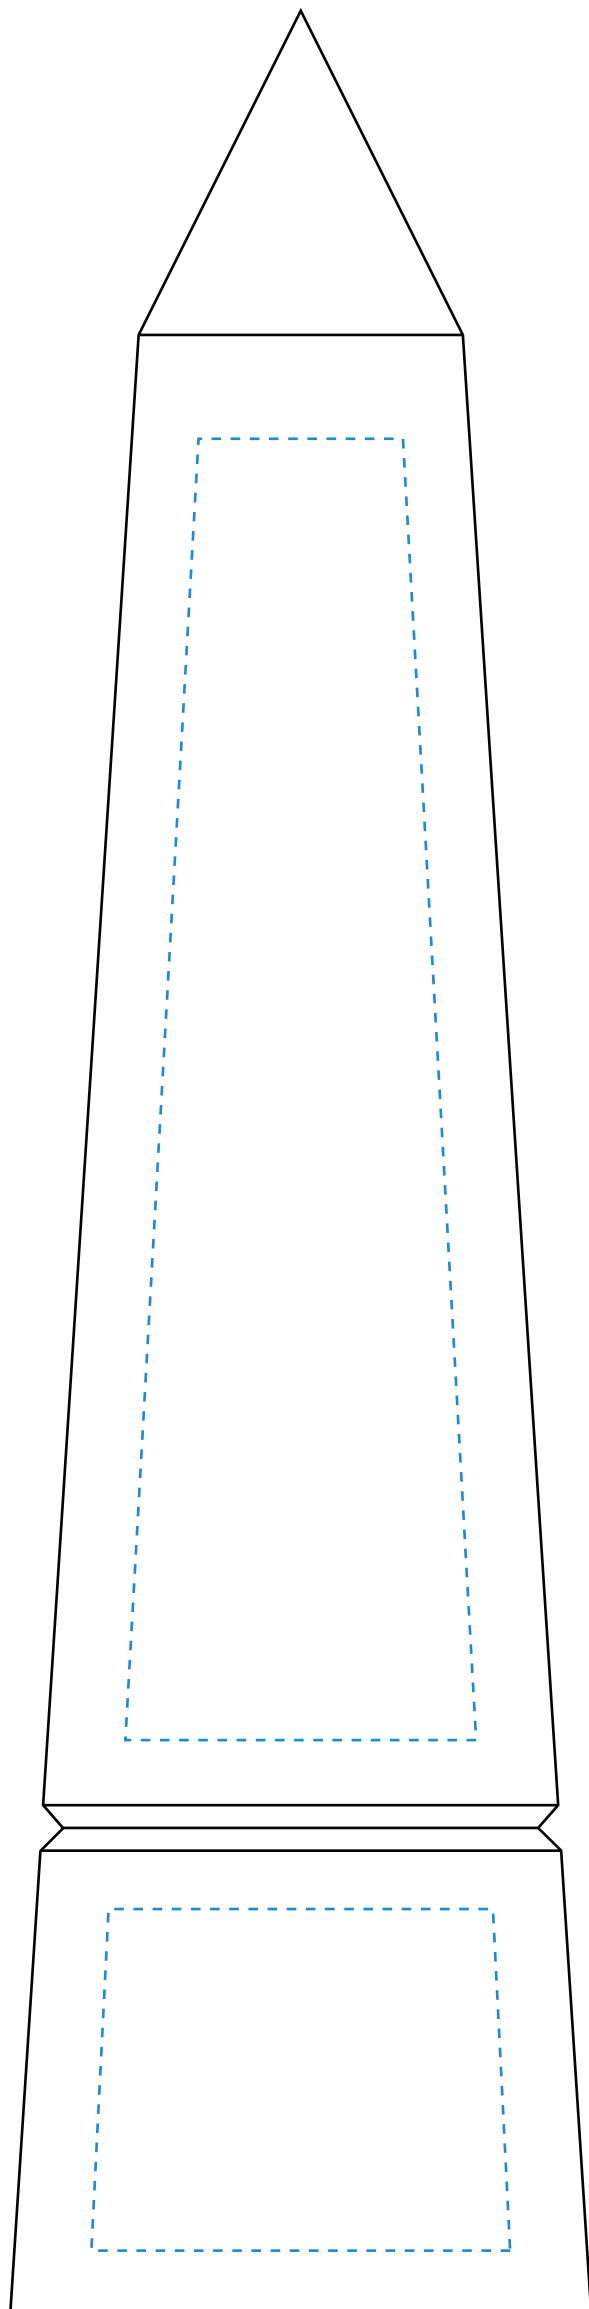

Standard Etch: Front

5840 PINNACLE PEAK - 12"

Blue line represents the max image area.