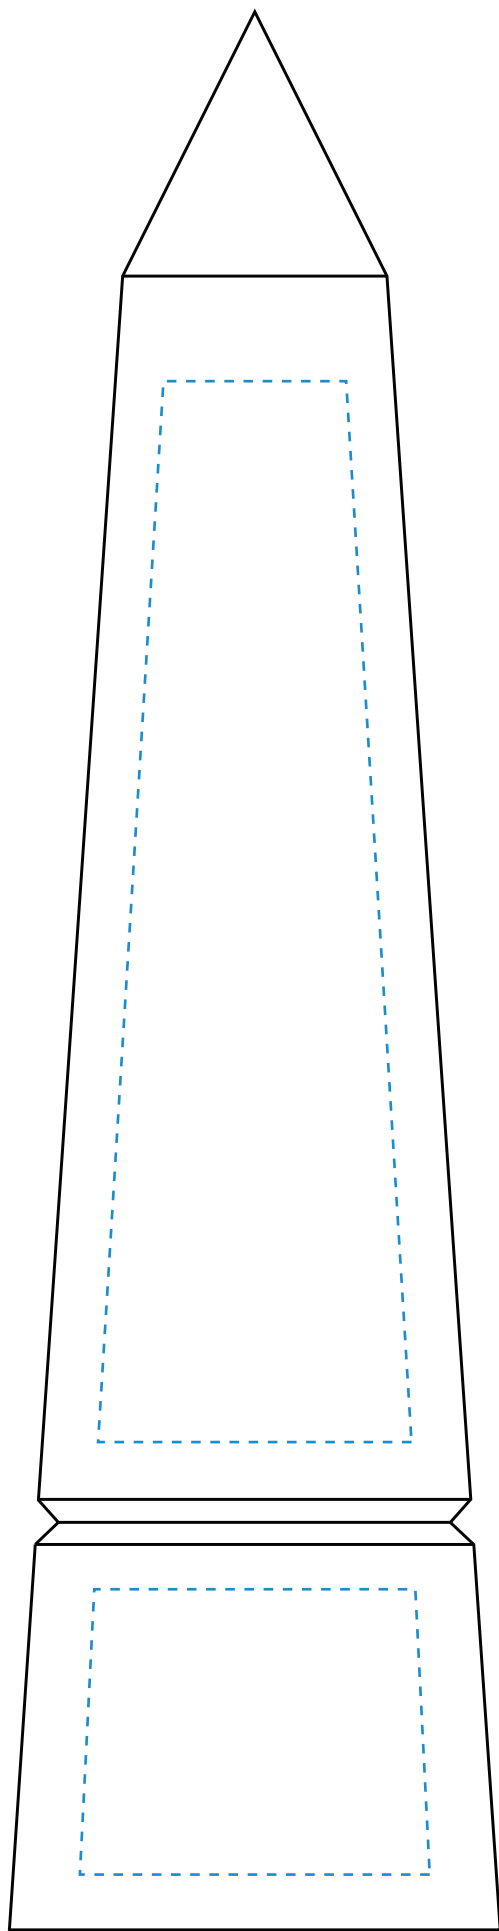

Standard Etch: Front

5839 PINNACLE PEAK - 10"

Blue line represents the max image area.