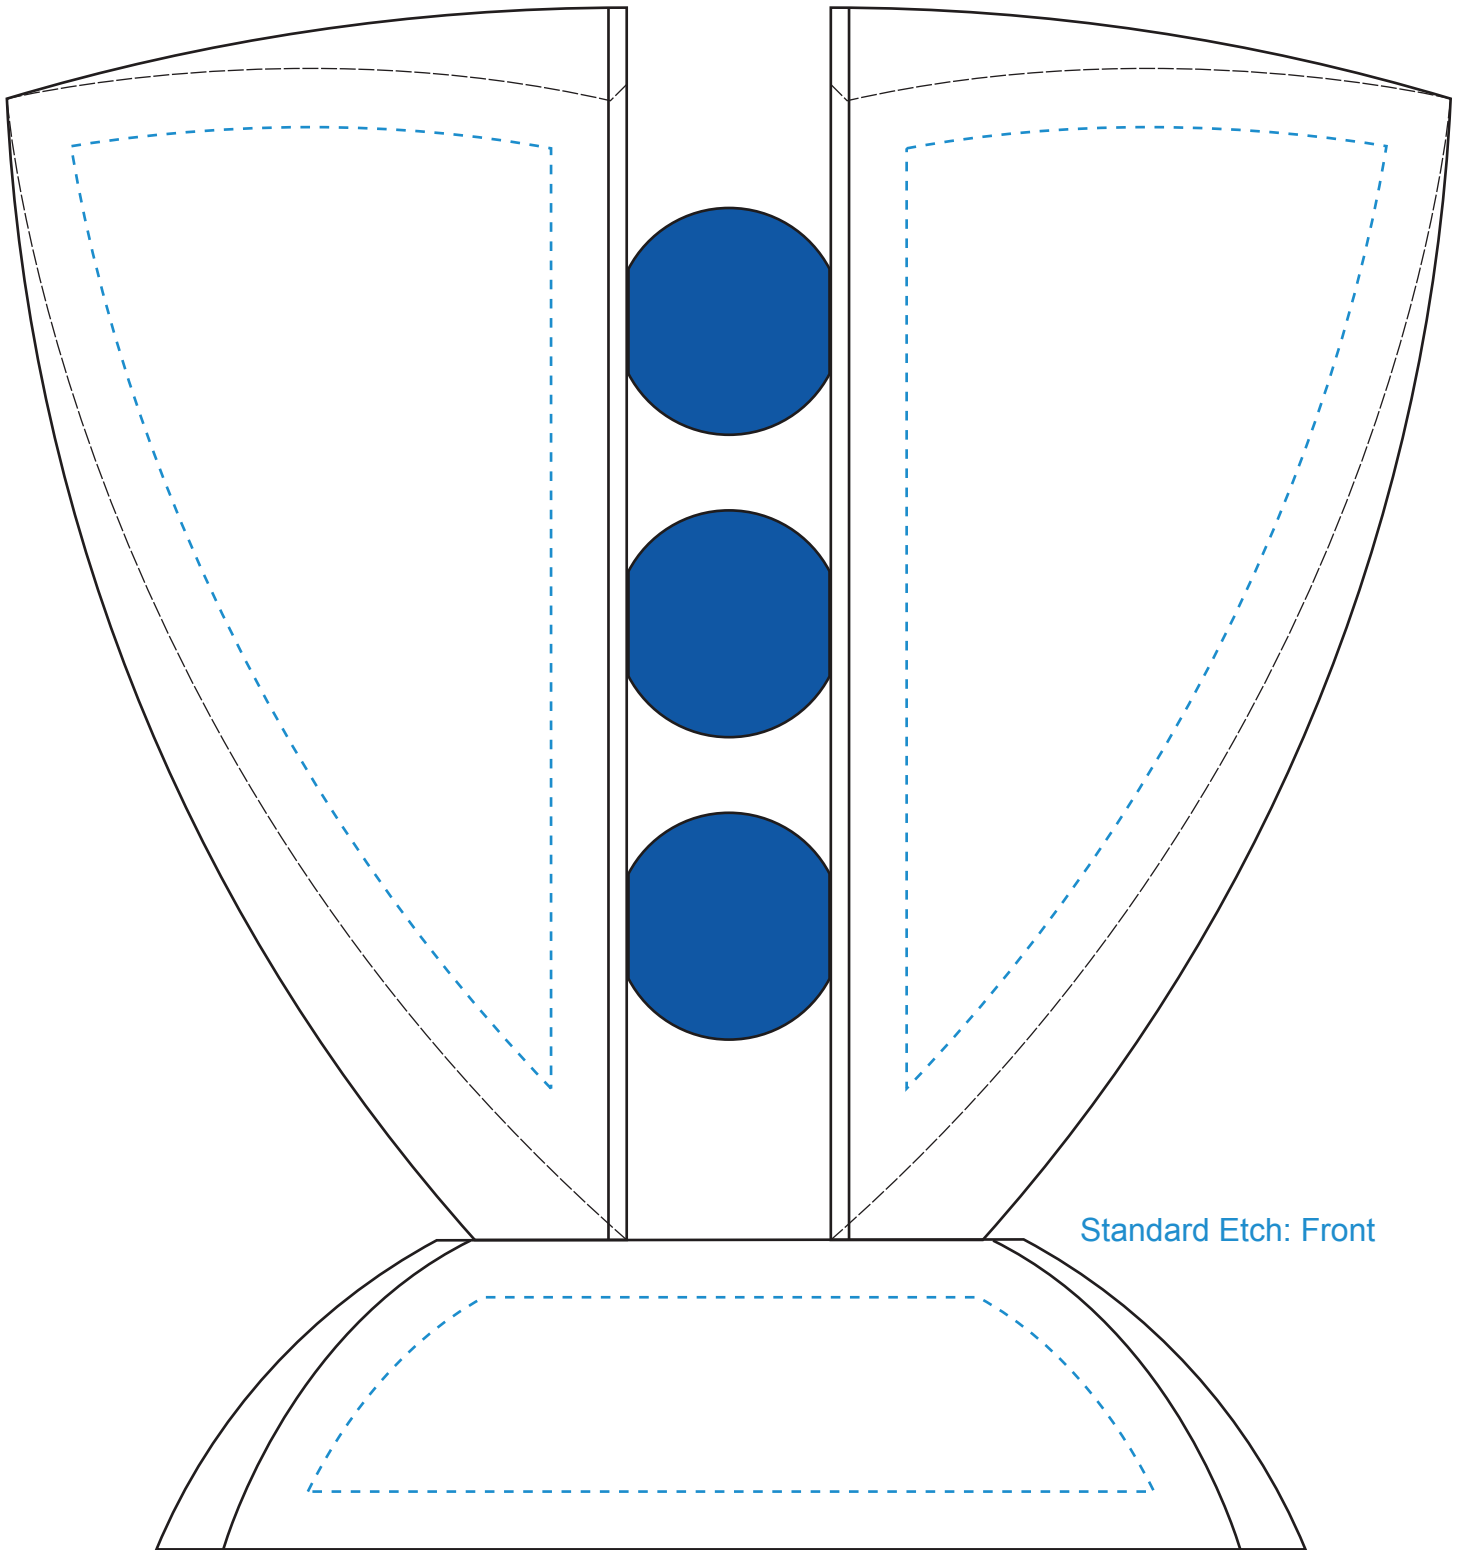

Standard Etch: Reverse

Standard Etch: Reverse

Standard Etch: Front

6868 PINION INDIGO AWARD - 8"

Blue line represents the max image area.