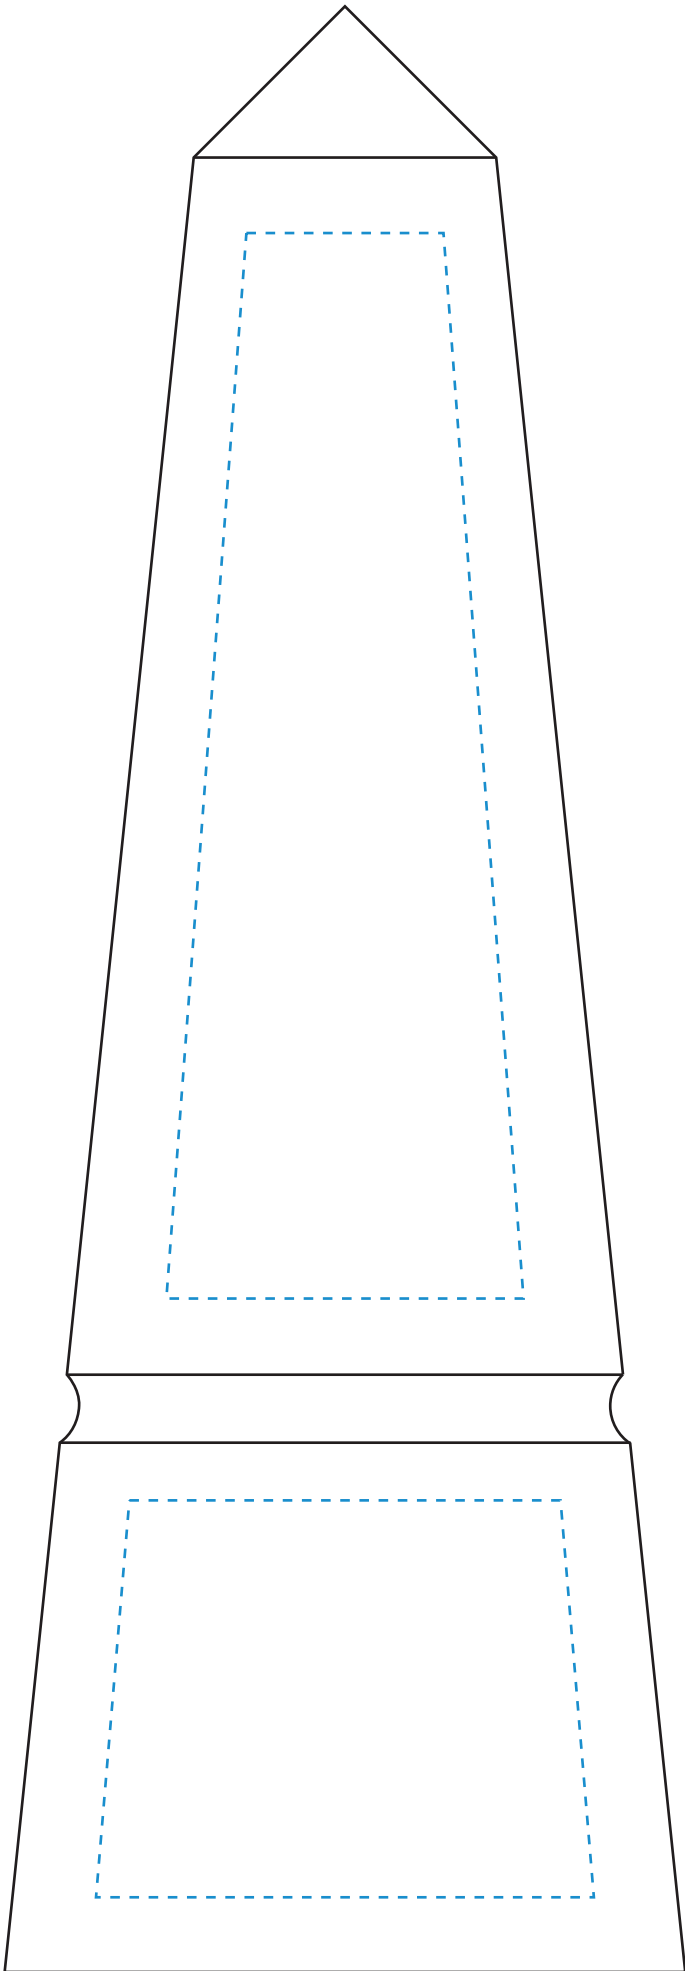

Standard Etch: Front

5350 PILLAR OBELISK - 10.5"

Blue line represents the max image area.

SIDE VIEW