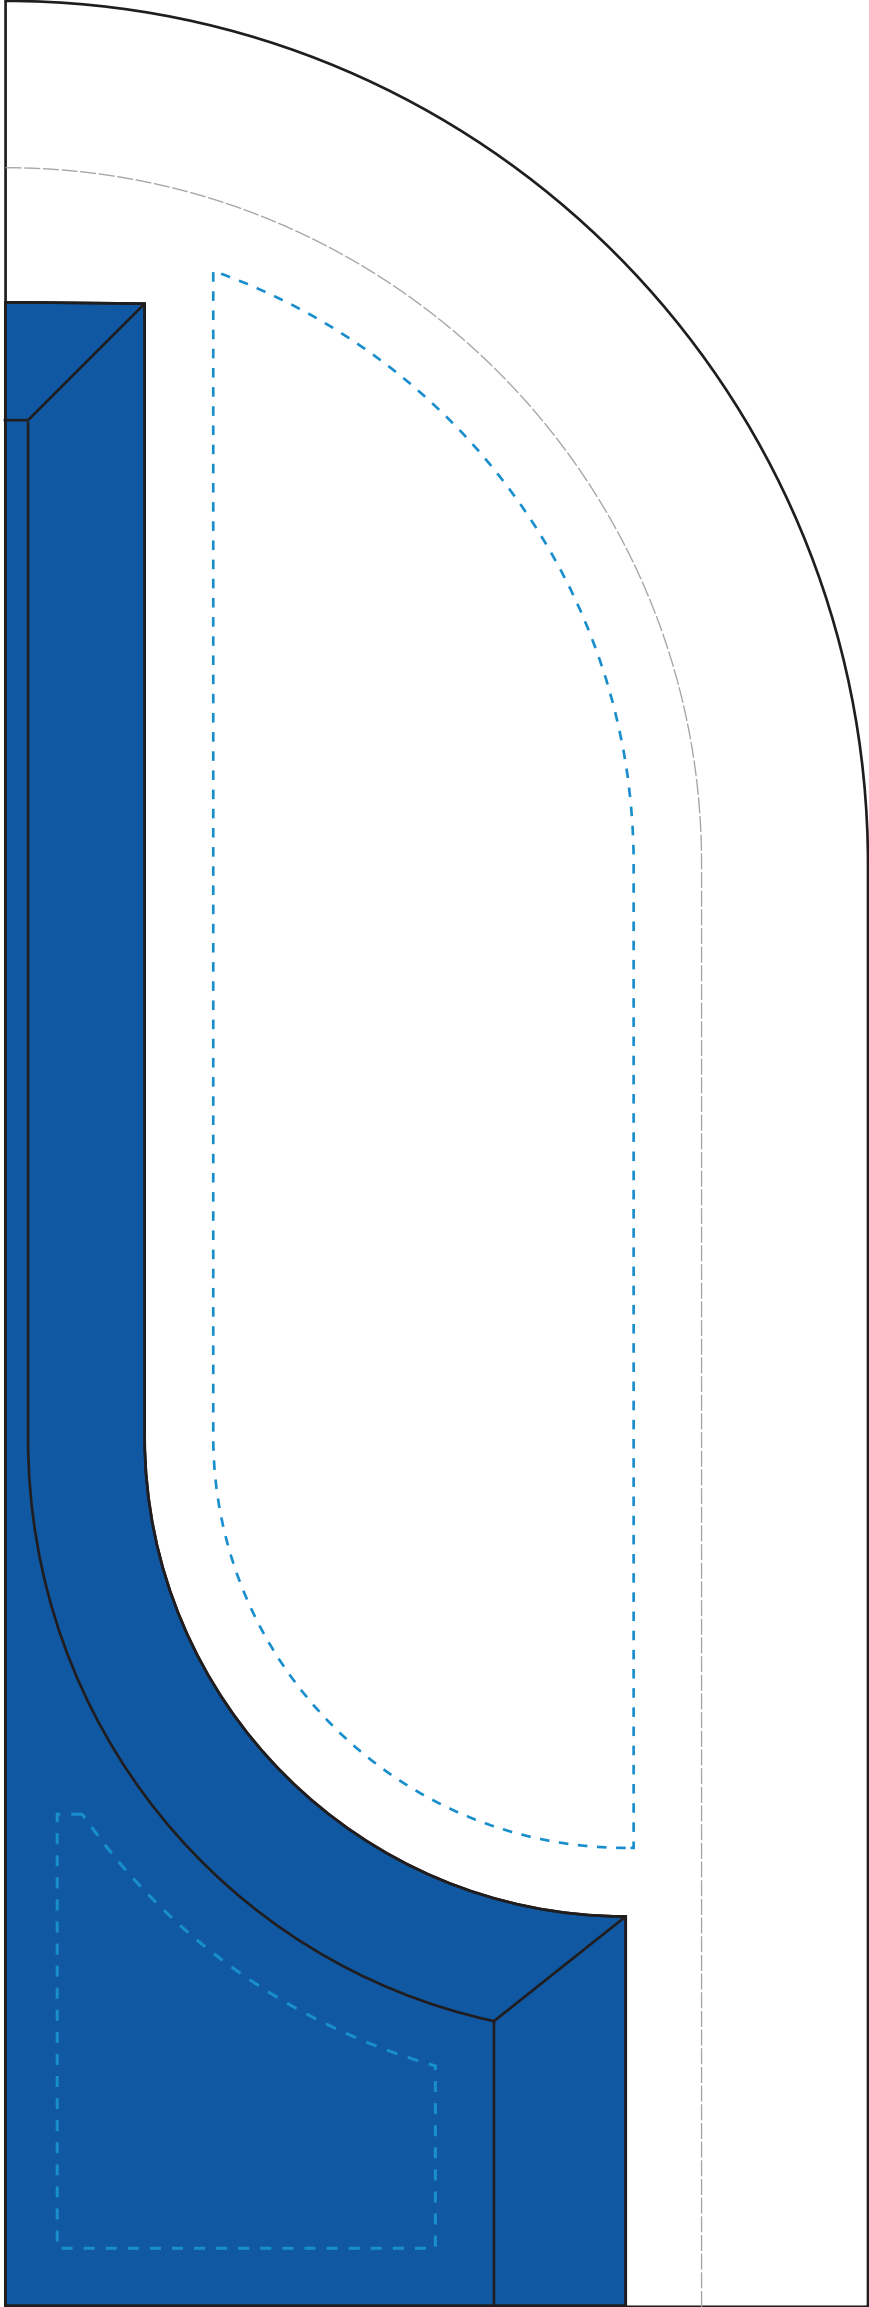

Standard Etch: Reverse

Blue: Standard Etch: Front

7278 PHANTOM AWARD - 12"

Blue line represents the max image area.