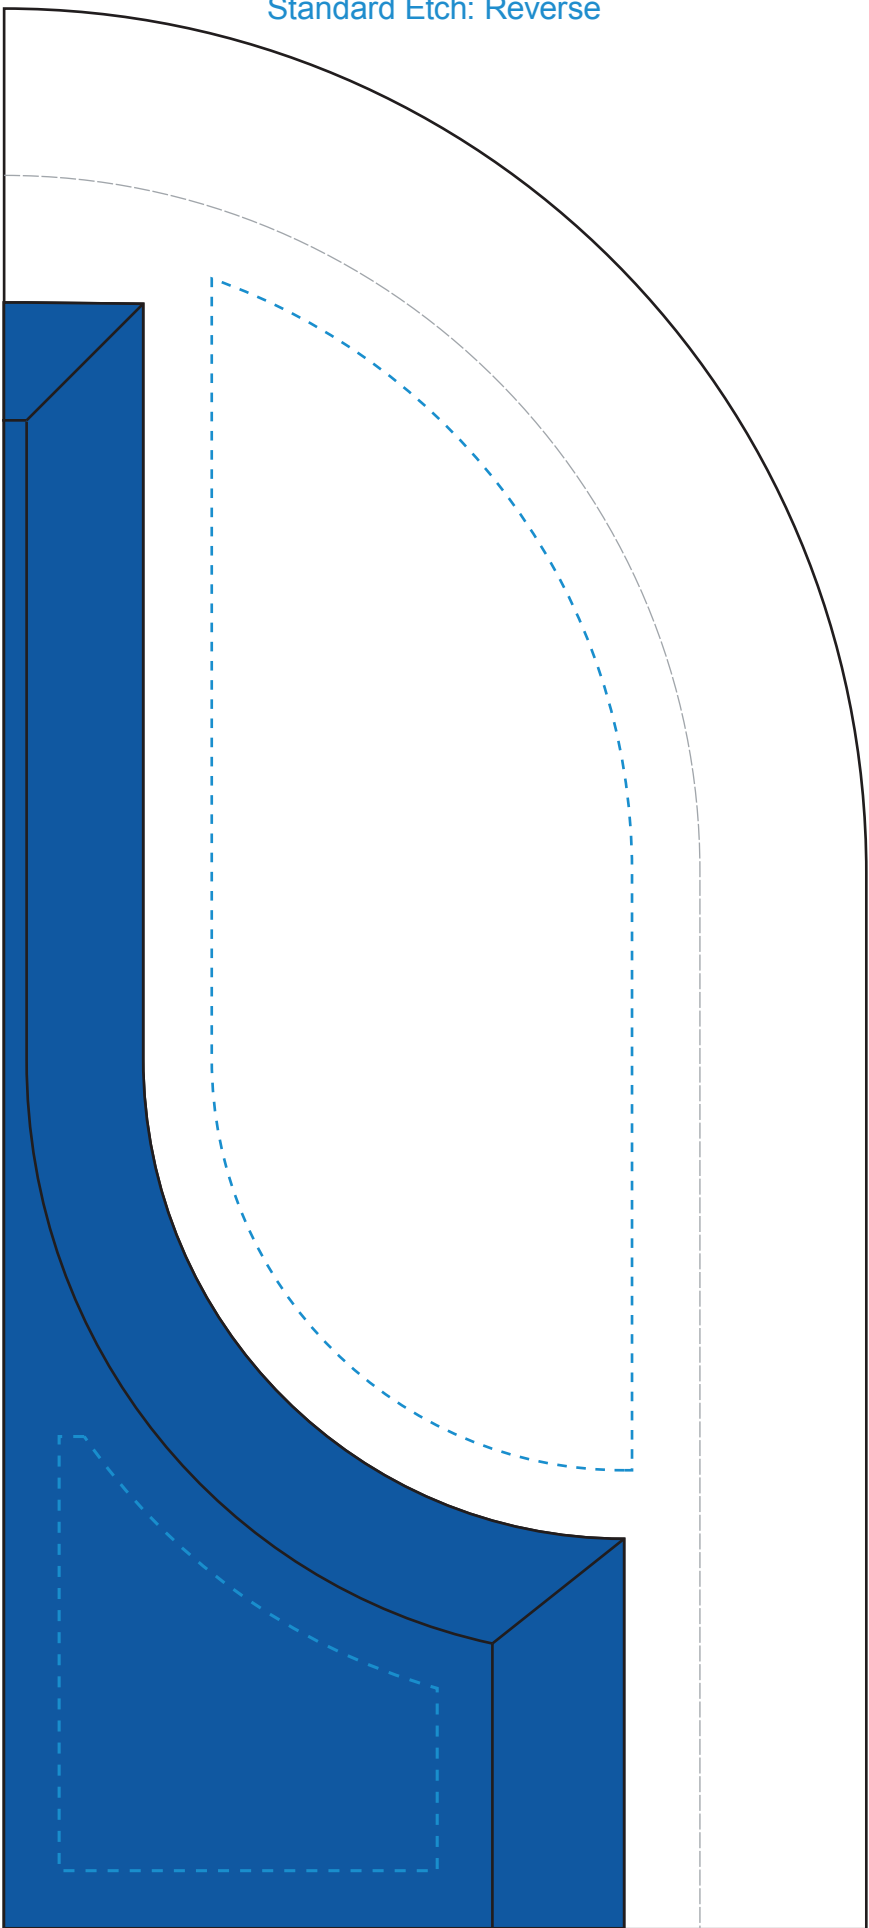

Standard Etch: Reverse

Blue: Standard Etch: Front

7277 PHANTOM AWARD - 10"

Blue line represents the max image area.