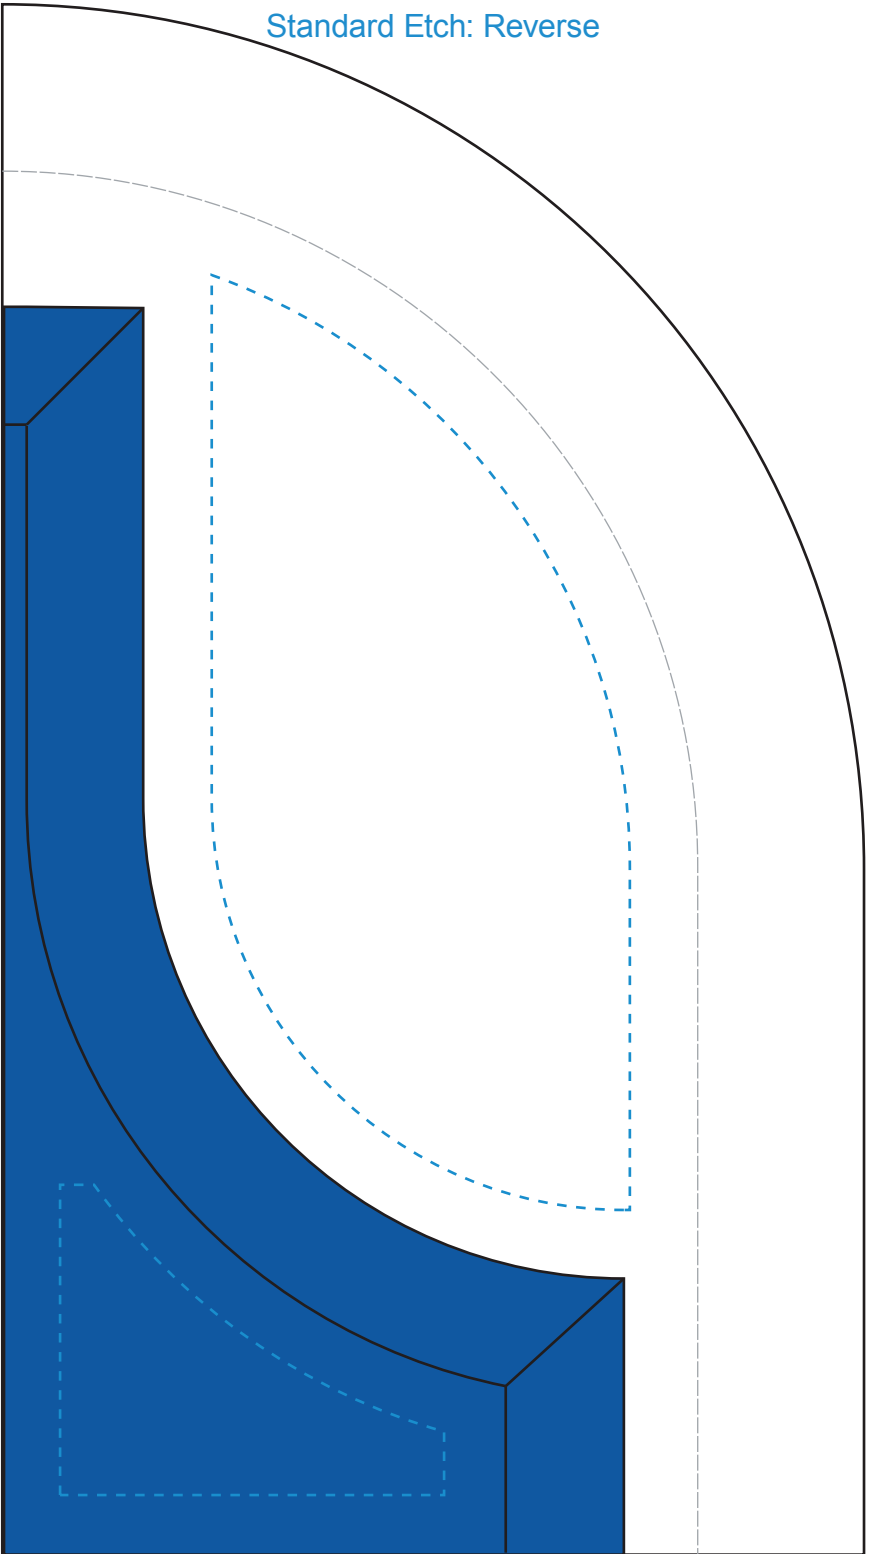

Standard Etch: Reverse

Blue: Standard Etch: Front

7276 PHANTOM AWARD - 8 INCH

Blue line represents the max image area.