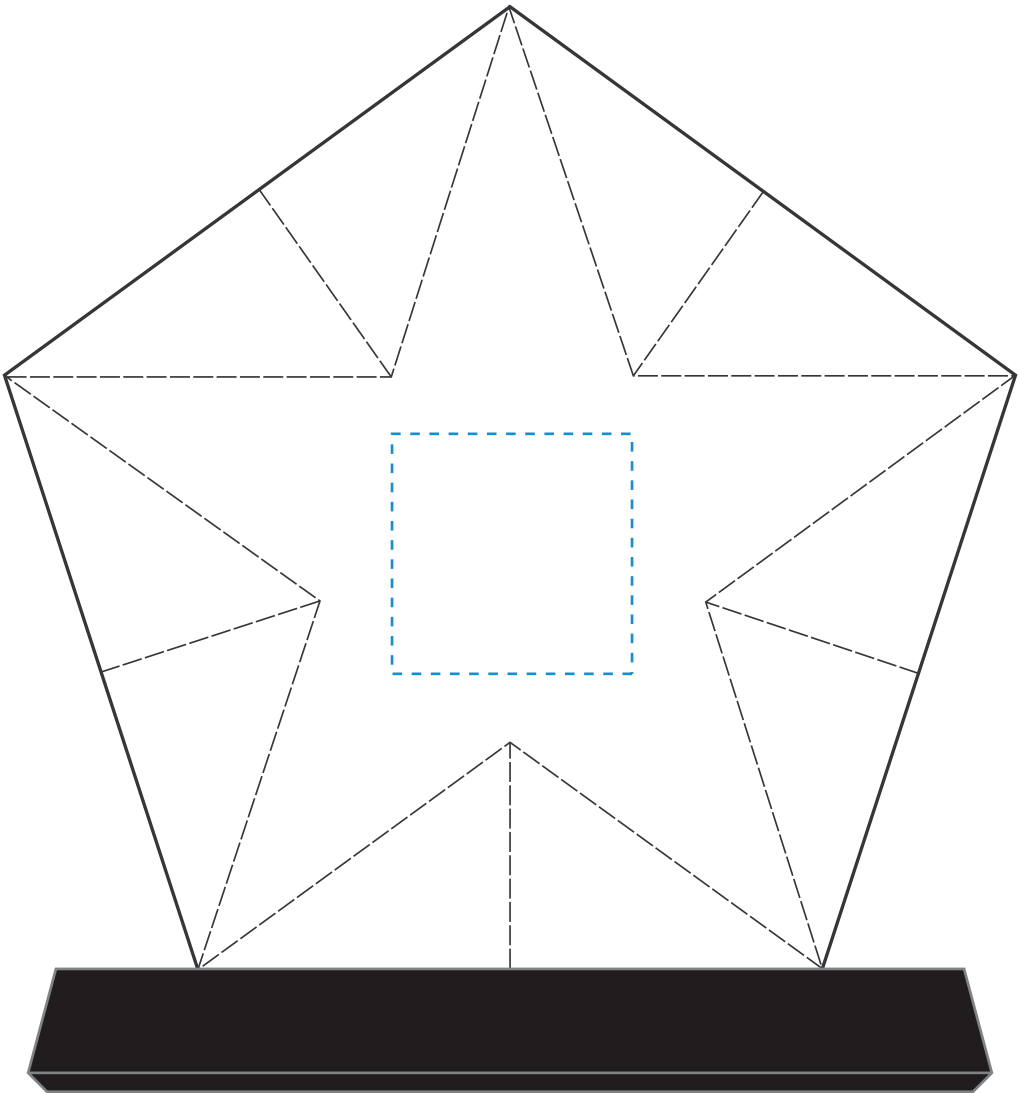

Standard Etch: Reverse

6717 PENTA STAR - 5.5"

Blue line represents the max image area.