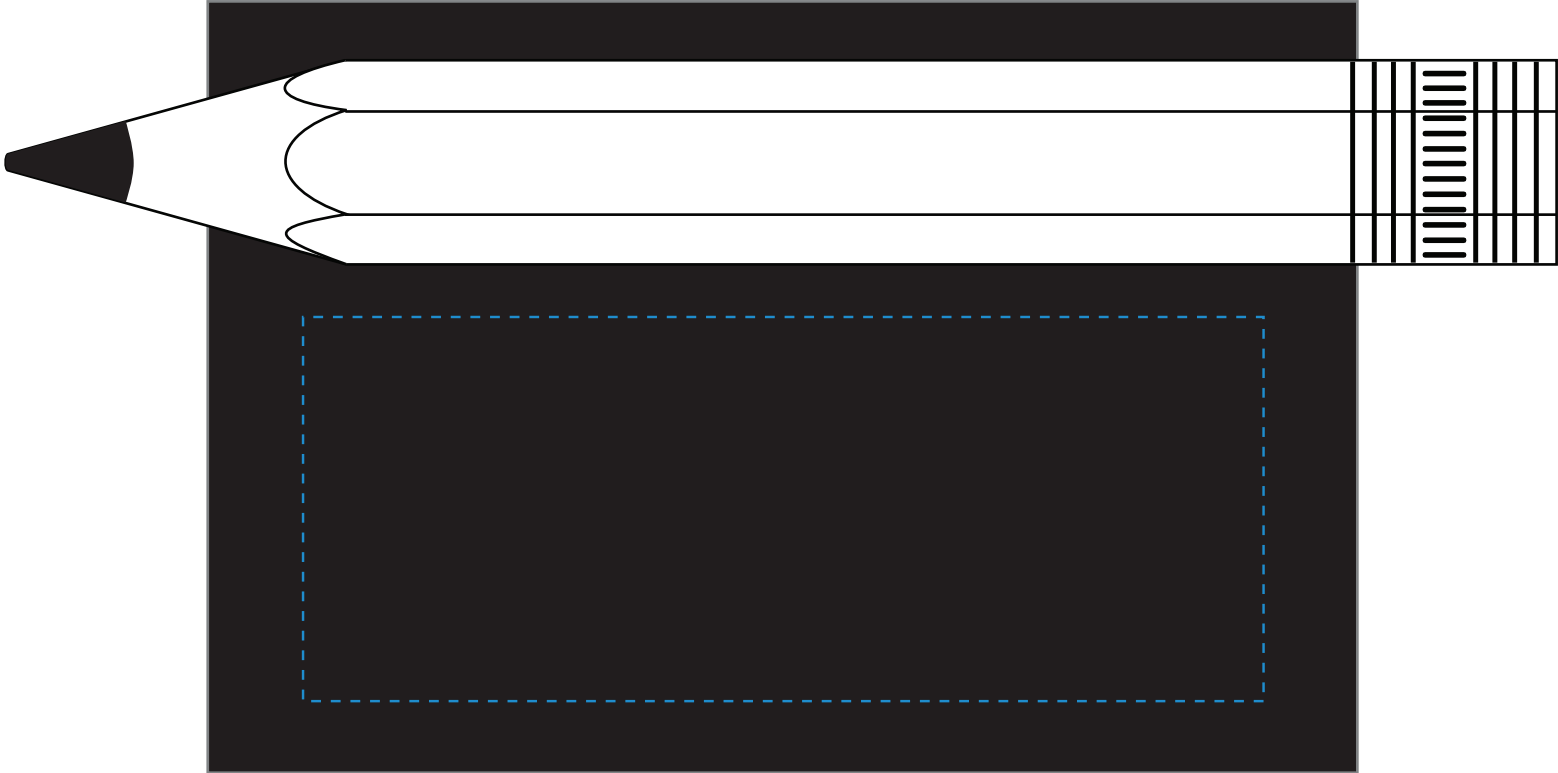

Standard Etch: Front  
ETCH AREA ON PENCIL

5/8 INCH TIP

Standard Etch: Front

6035 PENCIL ON BLACK GLASS BASE

Blue line represents the max image area.