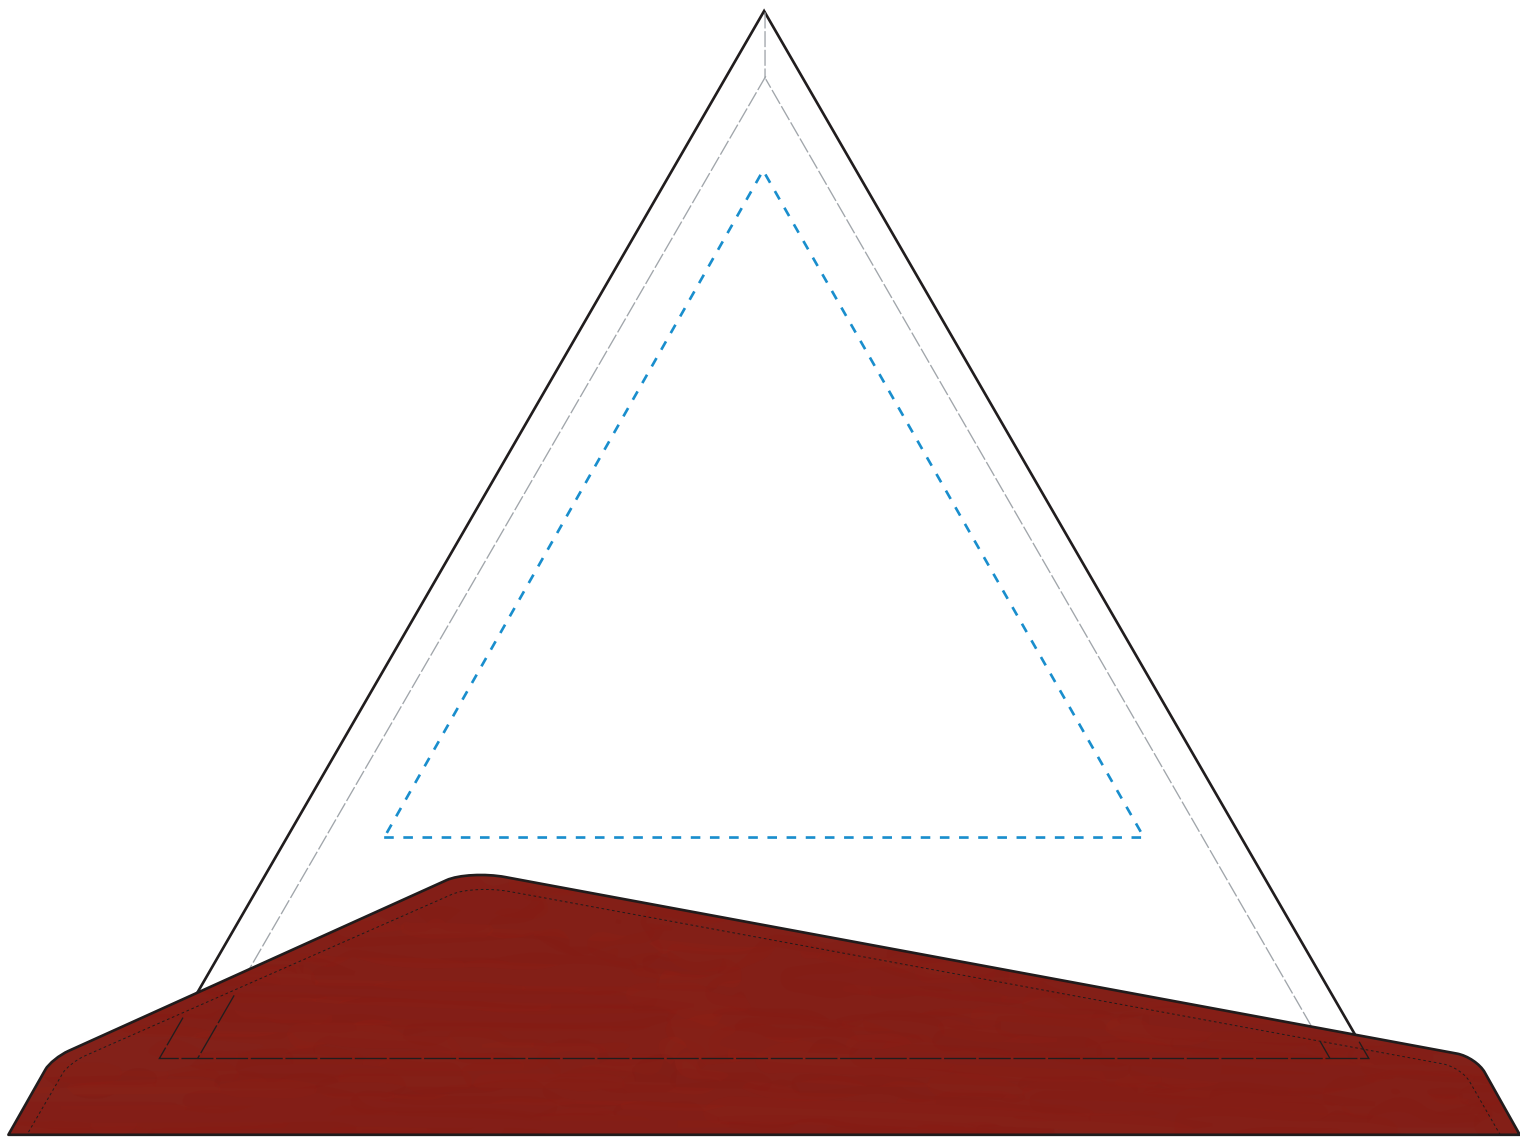

Standard Etch: Reverse

6527 PARKDALE TRIANGLE - 6"

Blue line represents the max image area.