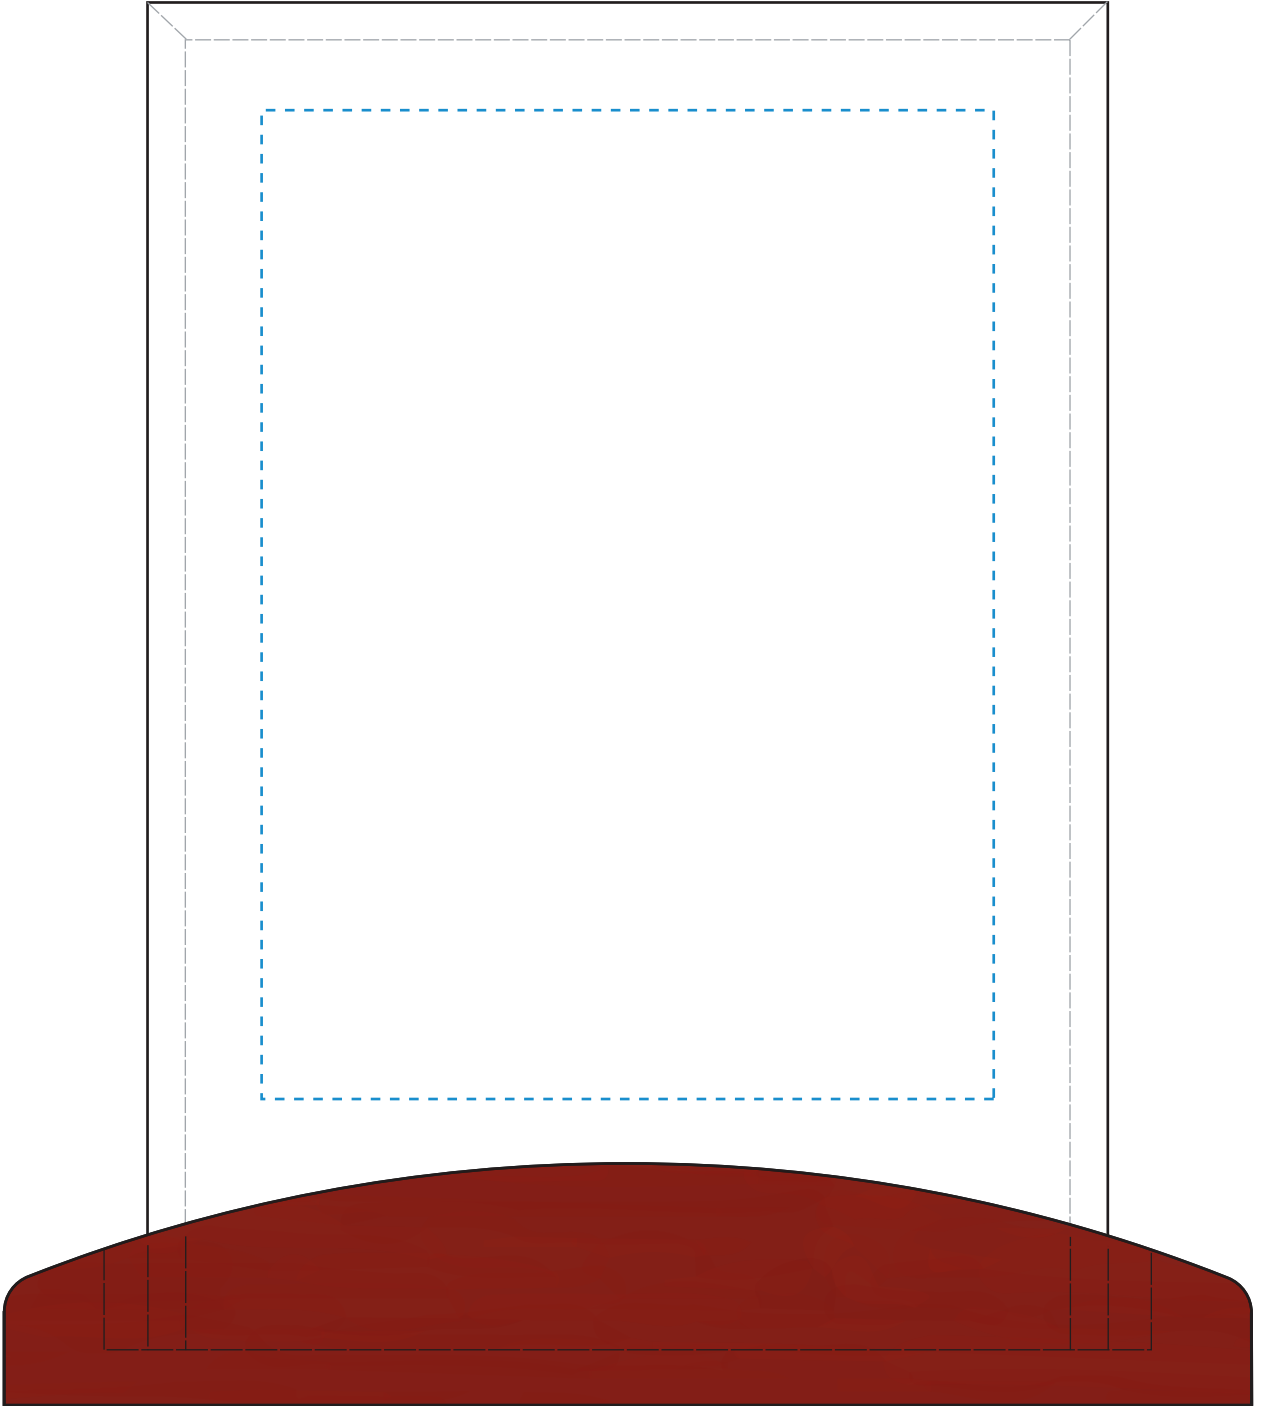

Standard Etch: Reverse

6519 PARKDALE RECTANGLE - 7.5"

Blue line represents the max image area.