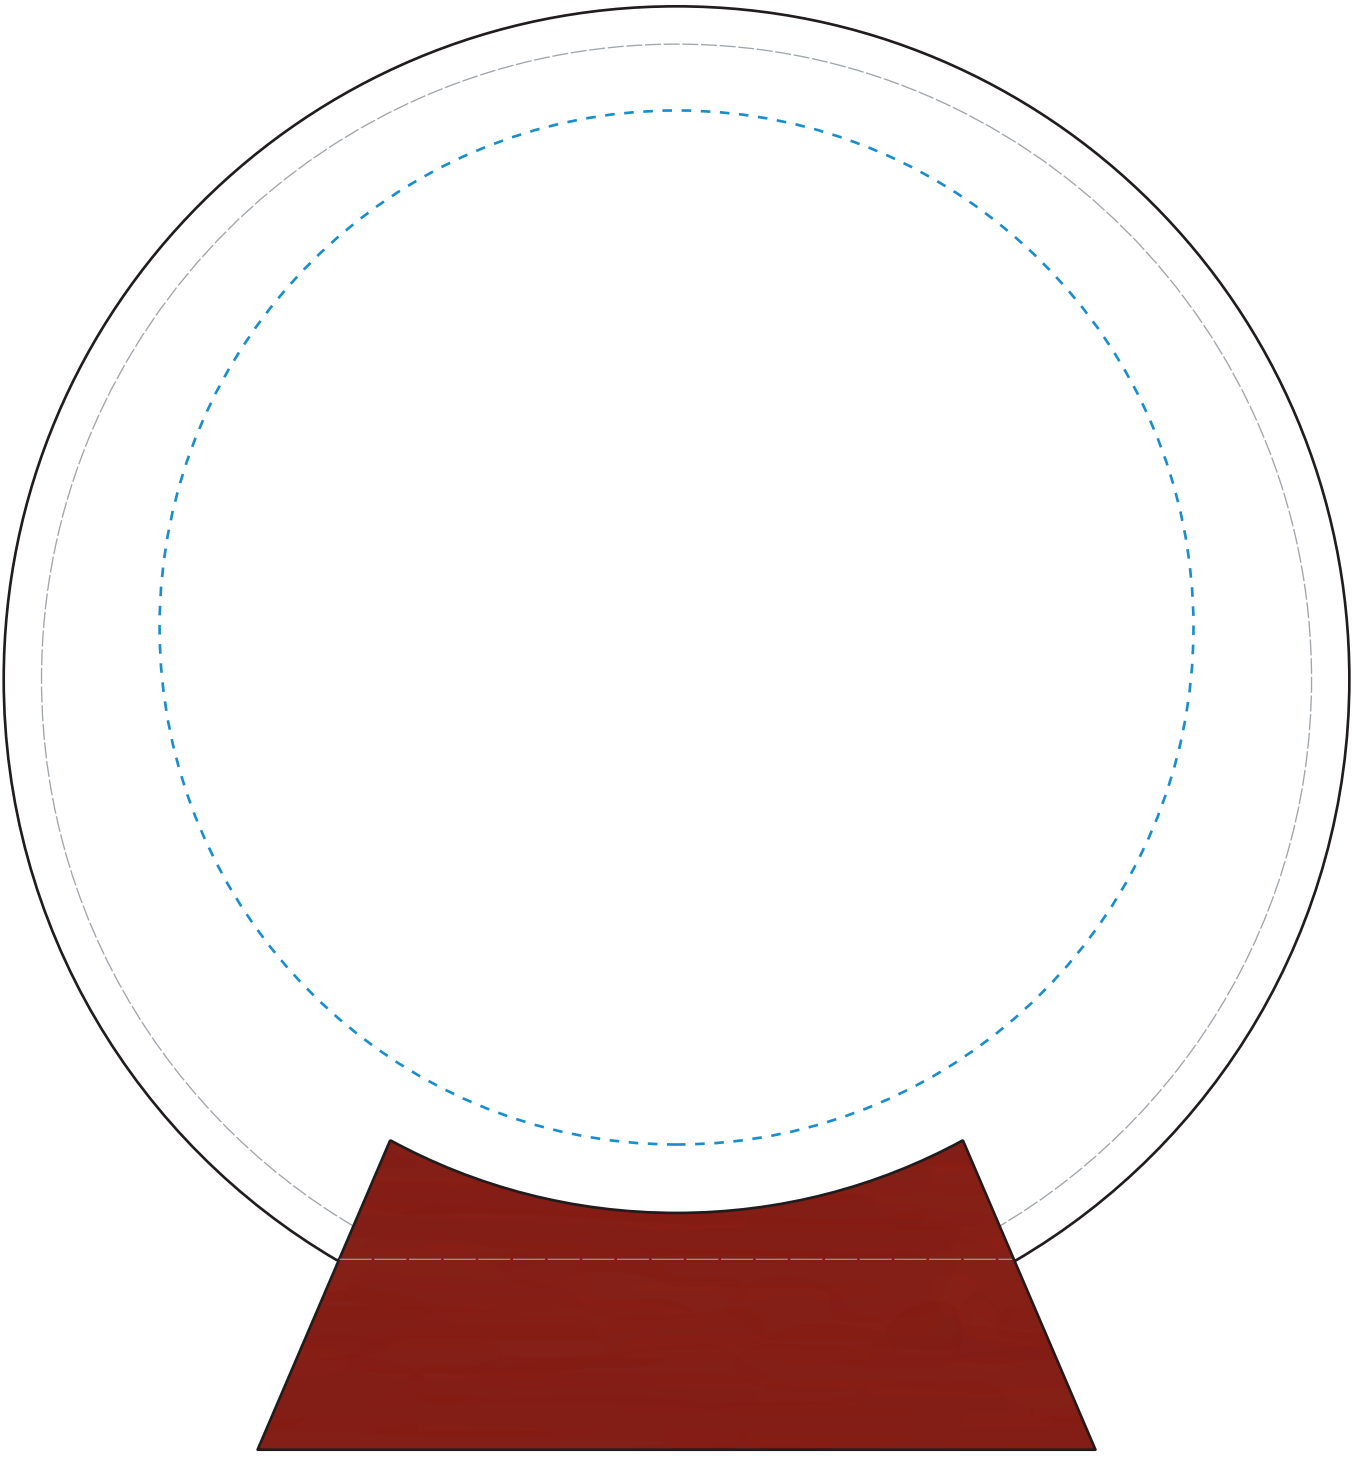

Standard Etch: Reverse

6532 PARKDALE CIRCLE - 7.5"

Blue line represents the max image area.