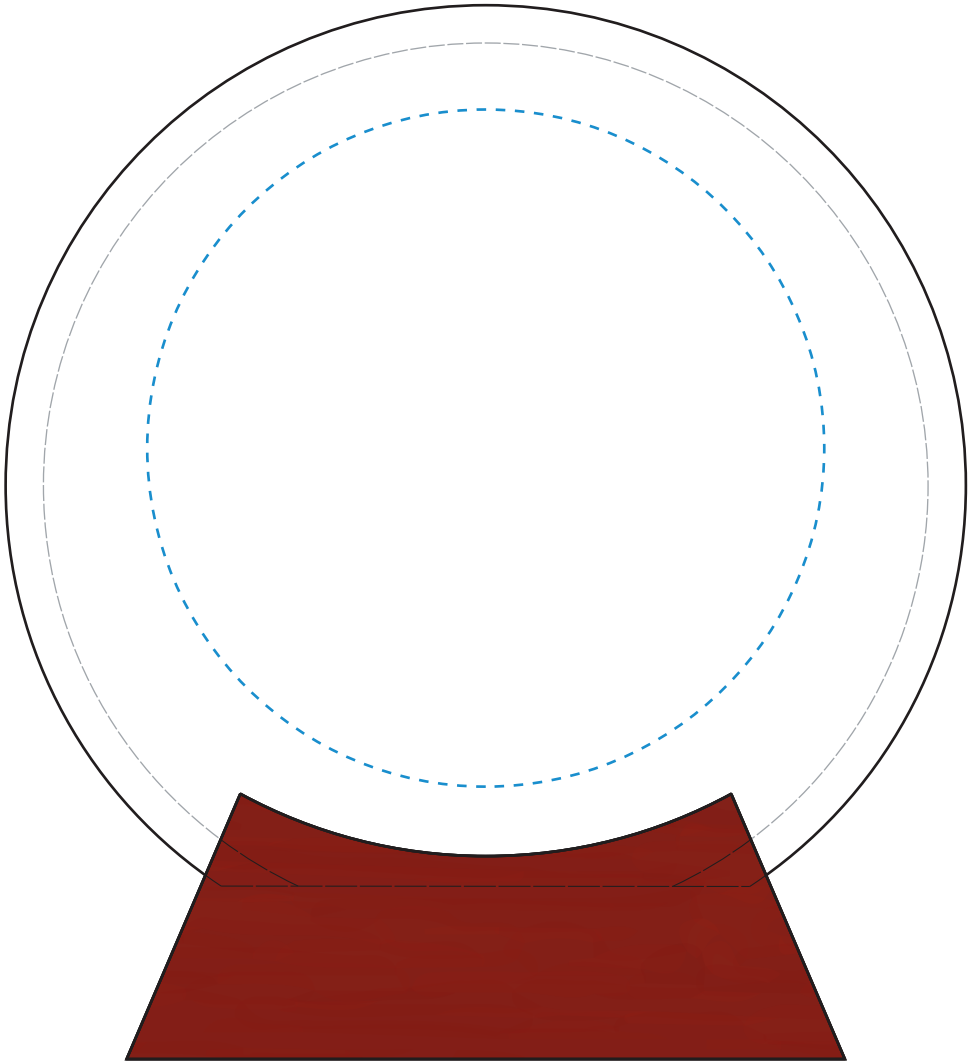

Standard Etch: Reverse

6530 PARKDALE CIRCLE - 5.5"

Blue line represents the max image area.