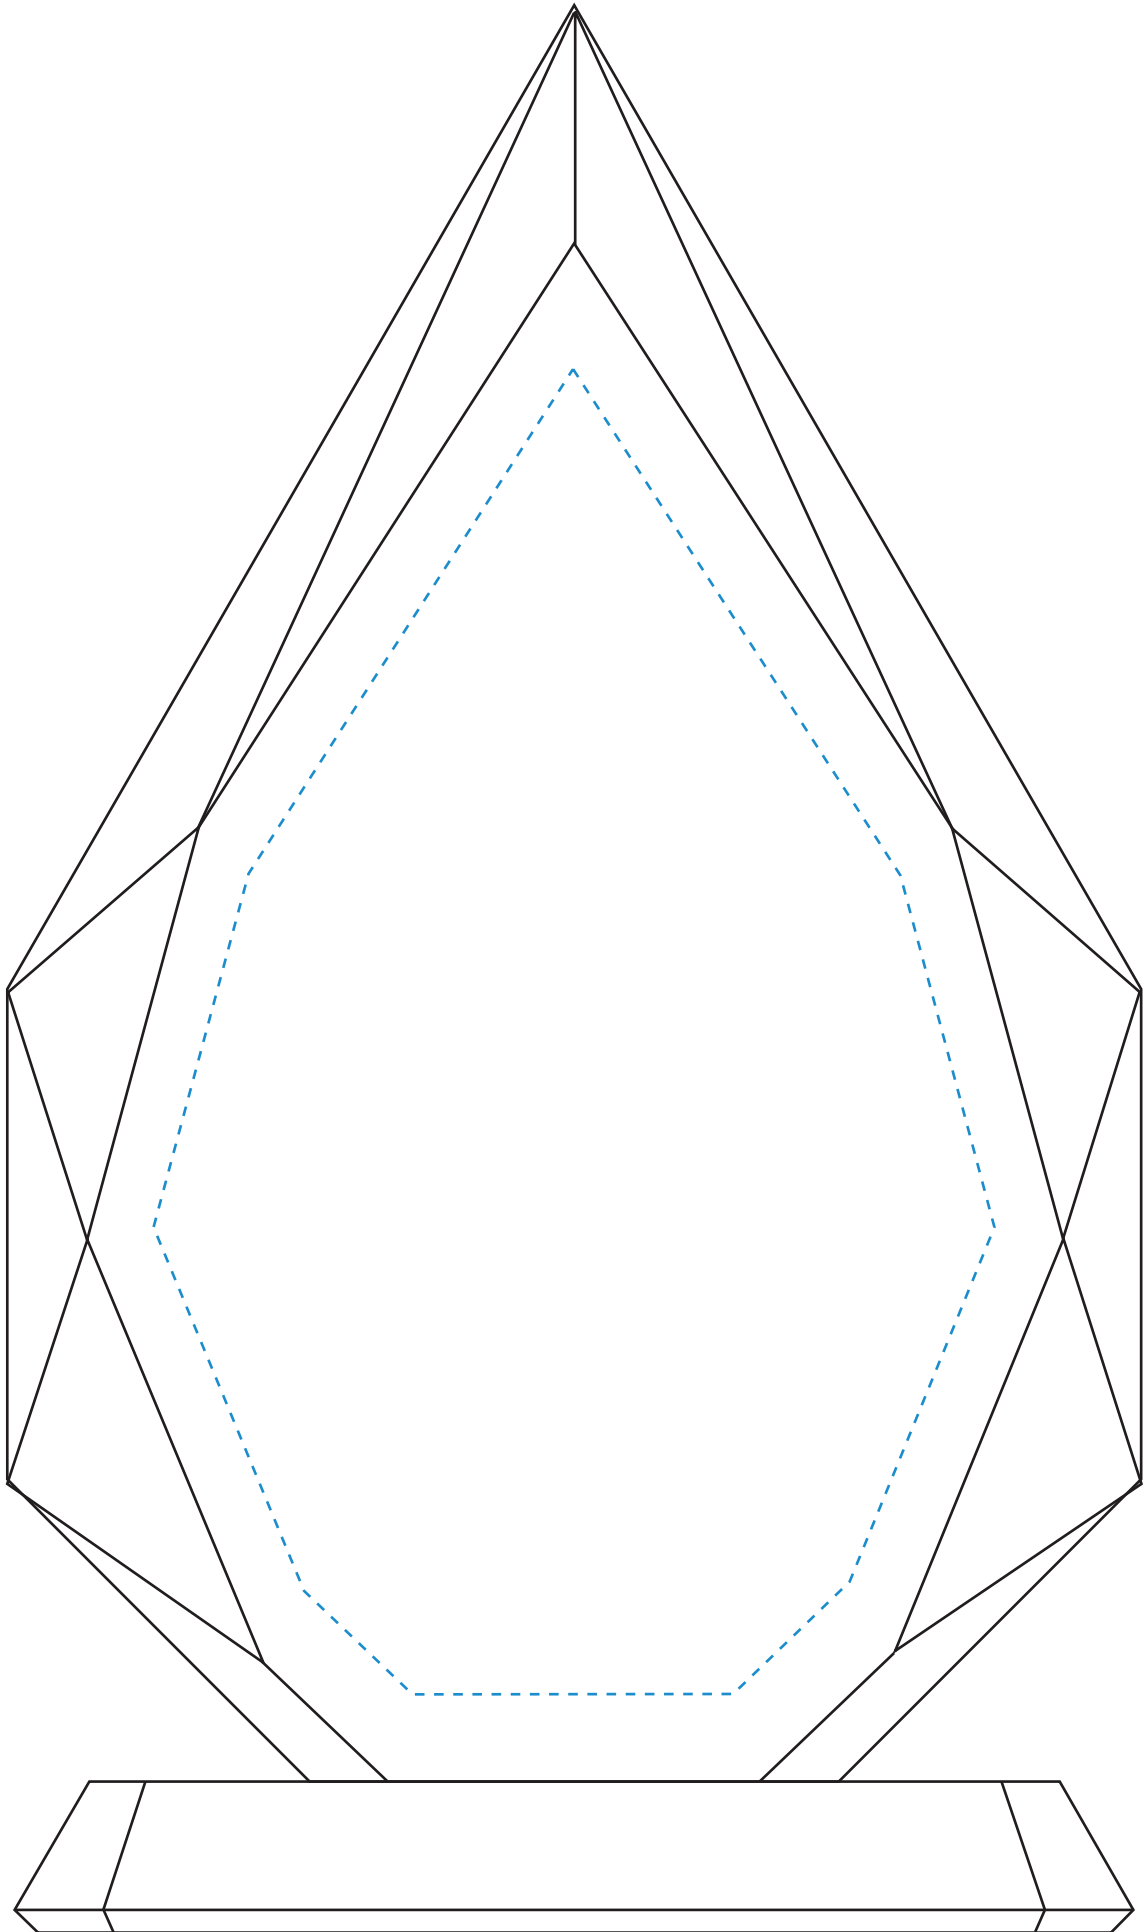

Standard Etch: Reverse

5958 PARAGON DIAMOND - 10"  
Blue line represents the max image area.