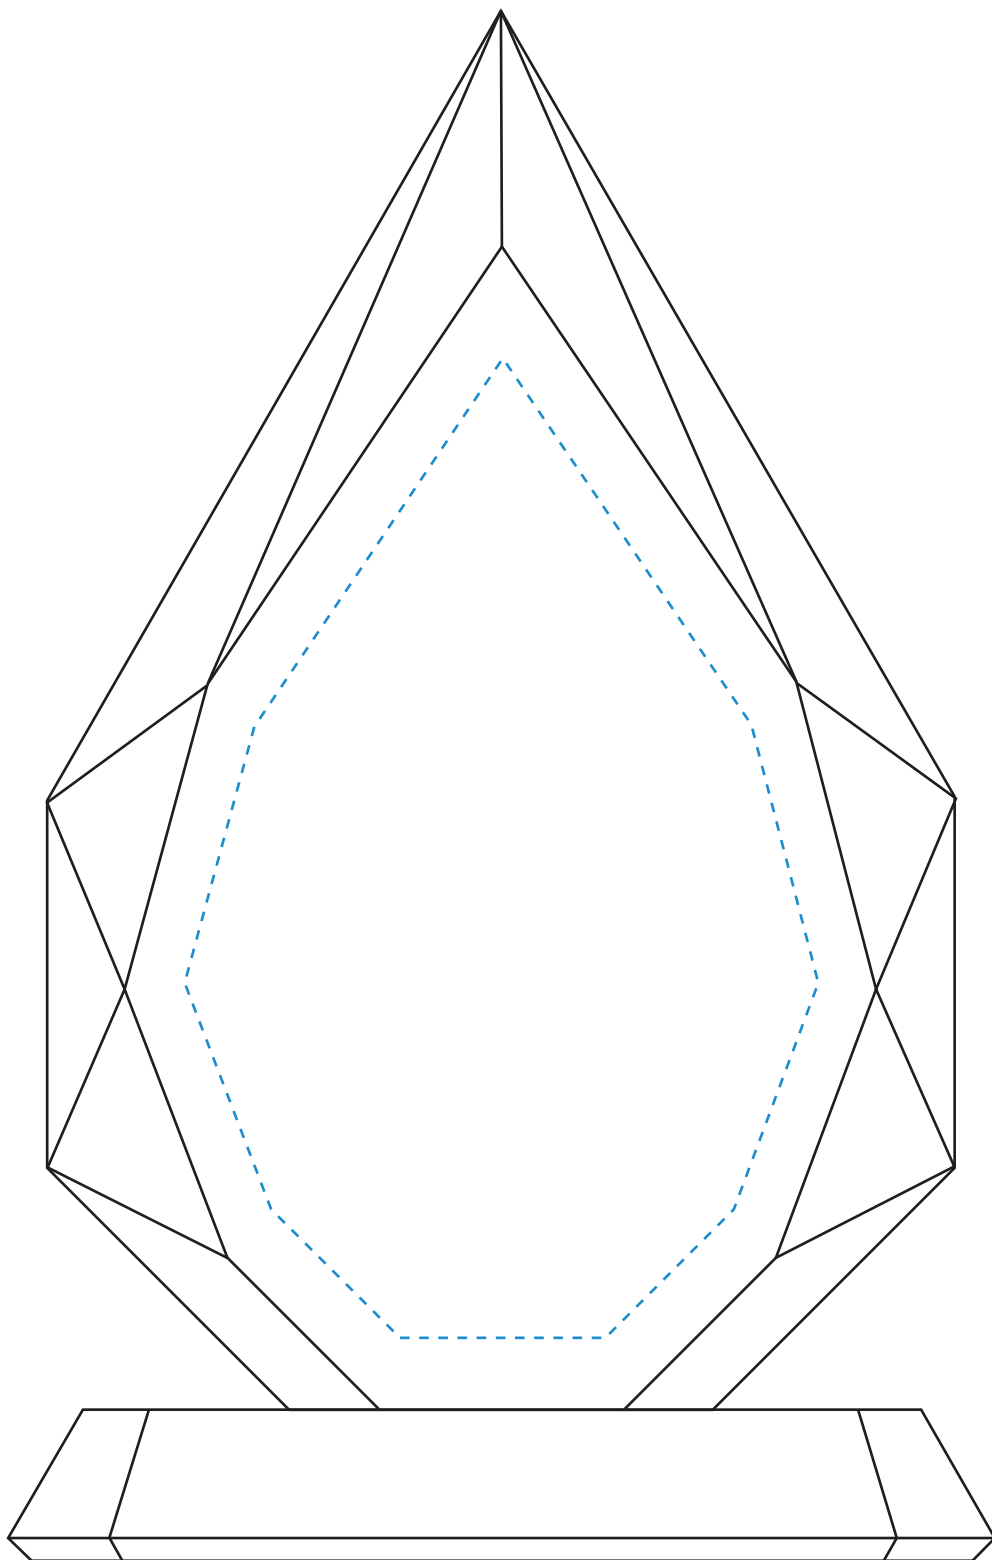

Standard Etch: Reverse

5957 PARAGON DIAMOND - 8"

Blue line represents the max image area.