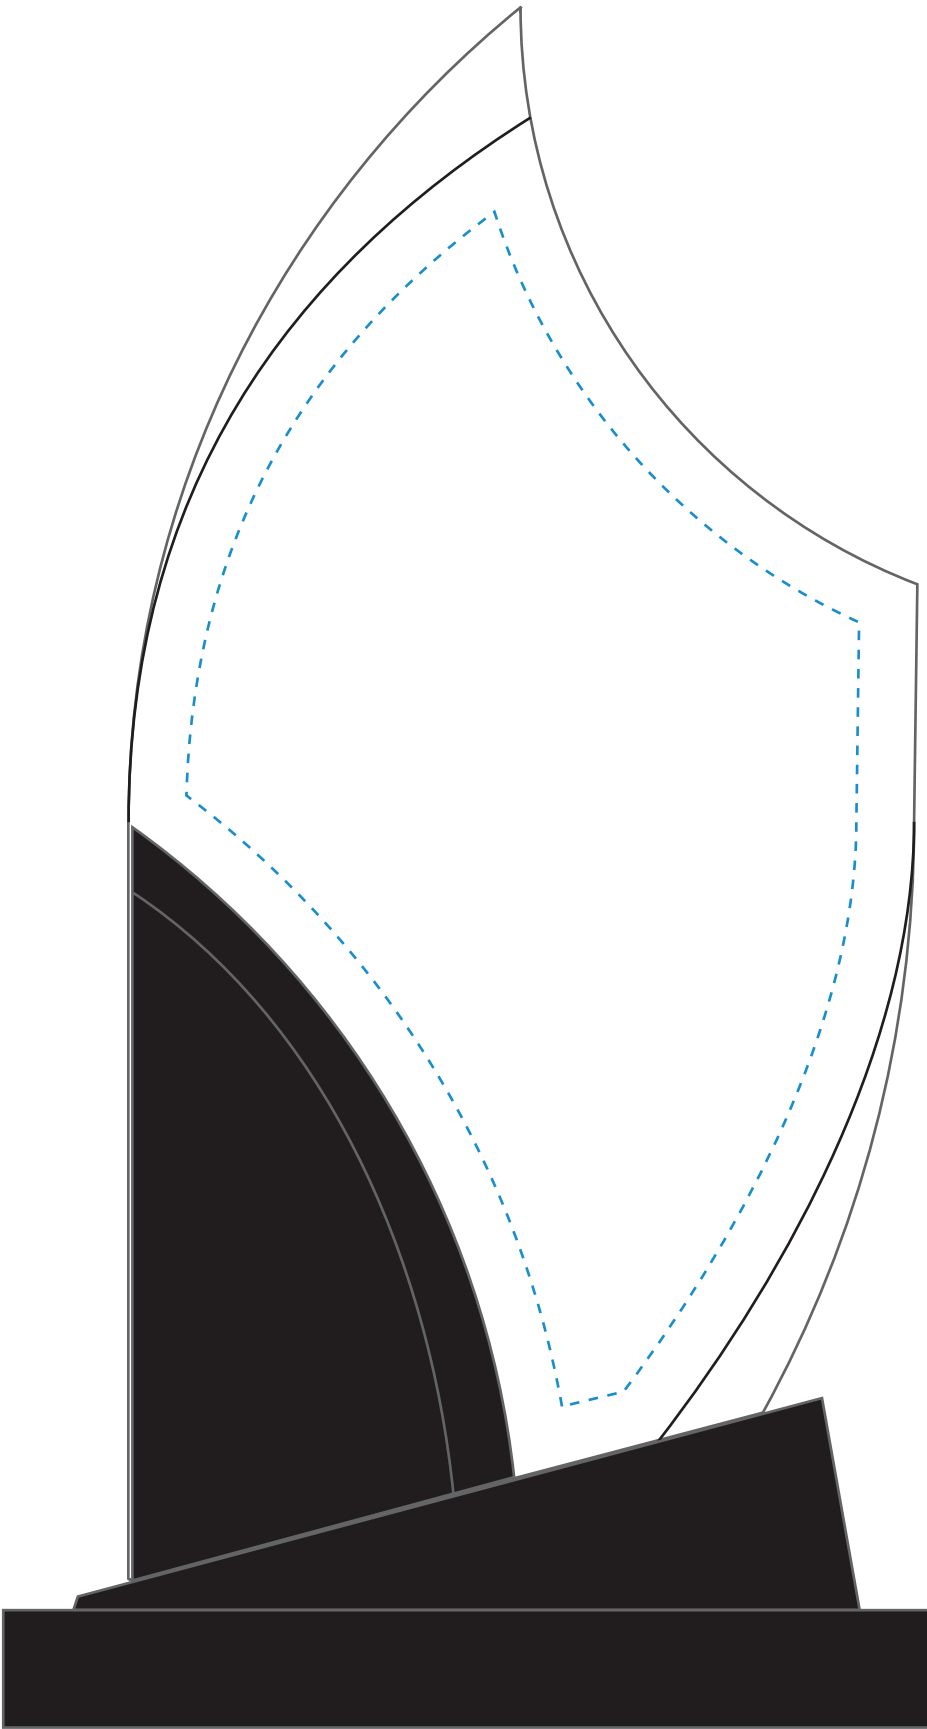

Standard Etch: Reverse

6902 PANACHE AWARD - 9"

Blue line represents the max image area.