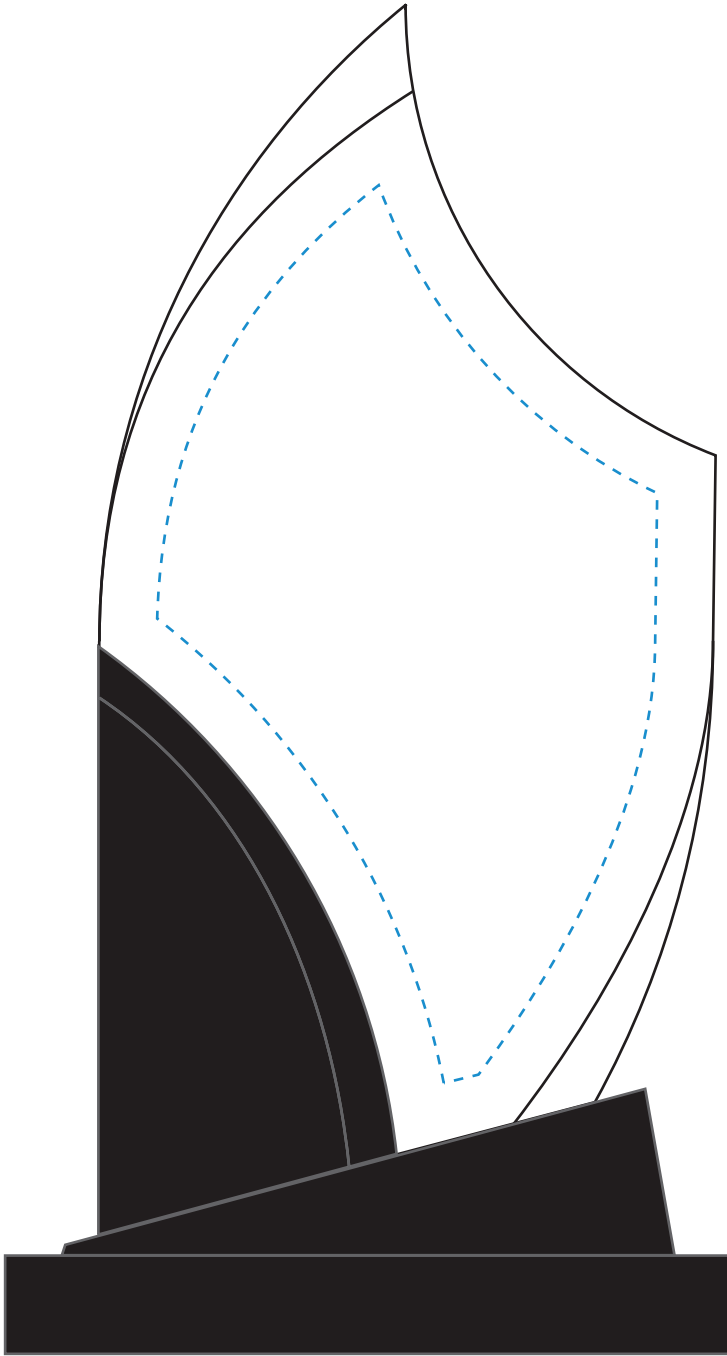

Standard Etch: Reverse

6901 PANACHE AWARD - 7"

Blue line represents the max image area.