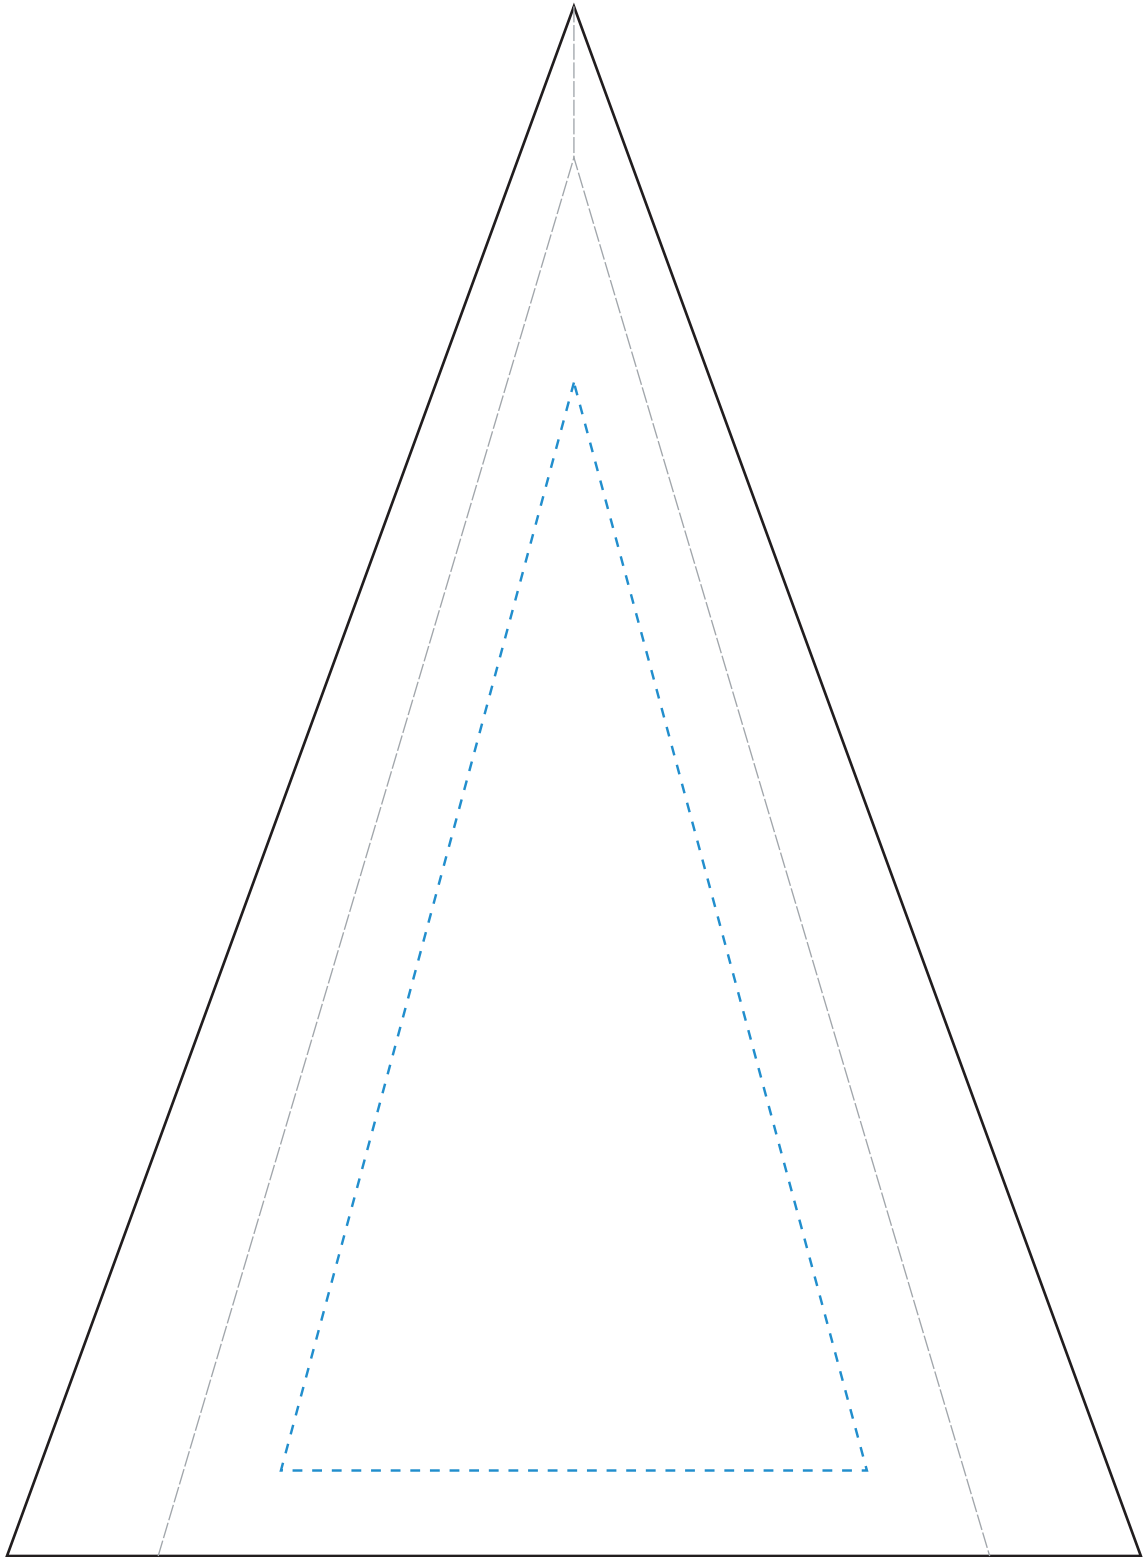

Standard Etch: Reverse

5946 PALISADE AWARD 8"
Blue line represents the max image area.