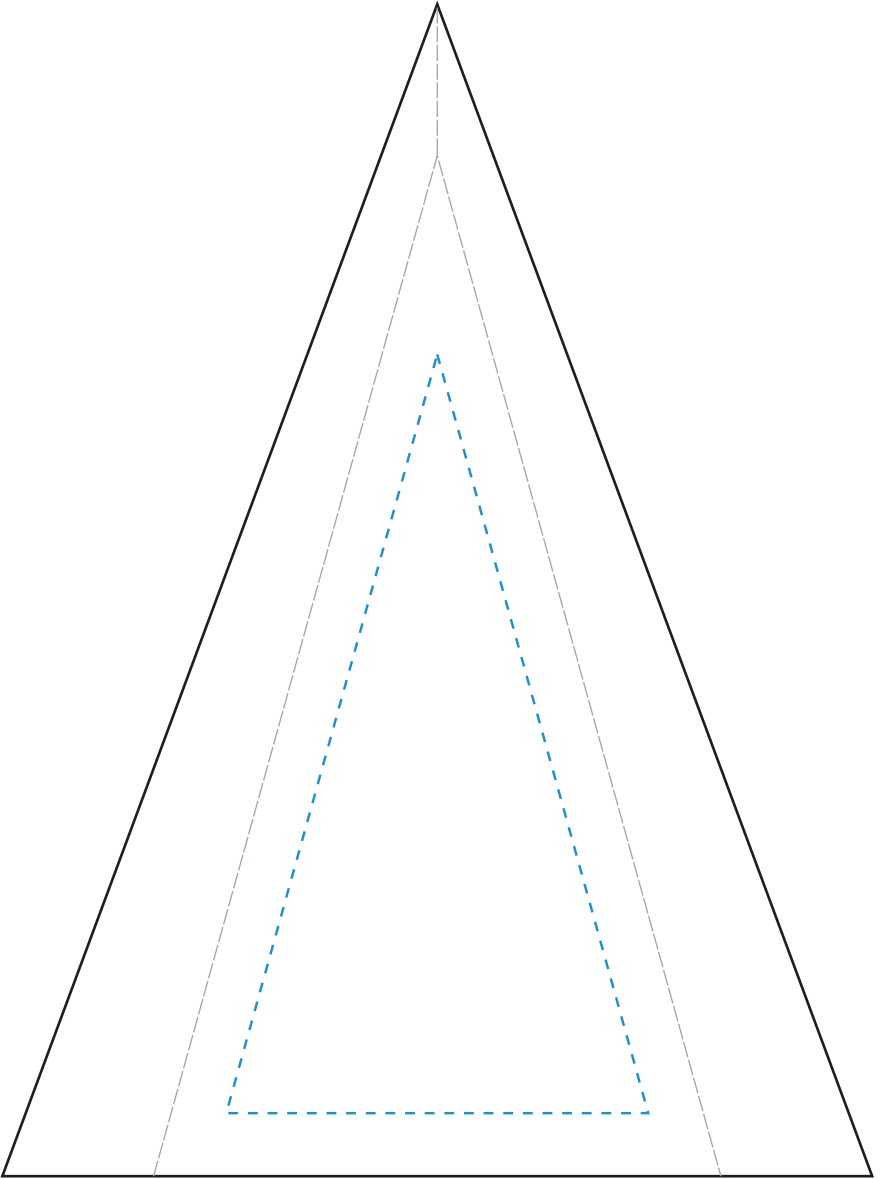

Standard Etch: Reverse

5945 PALISADE AWARD 6"

Blue line represents the max image area.