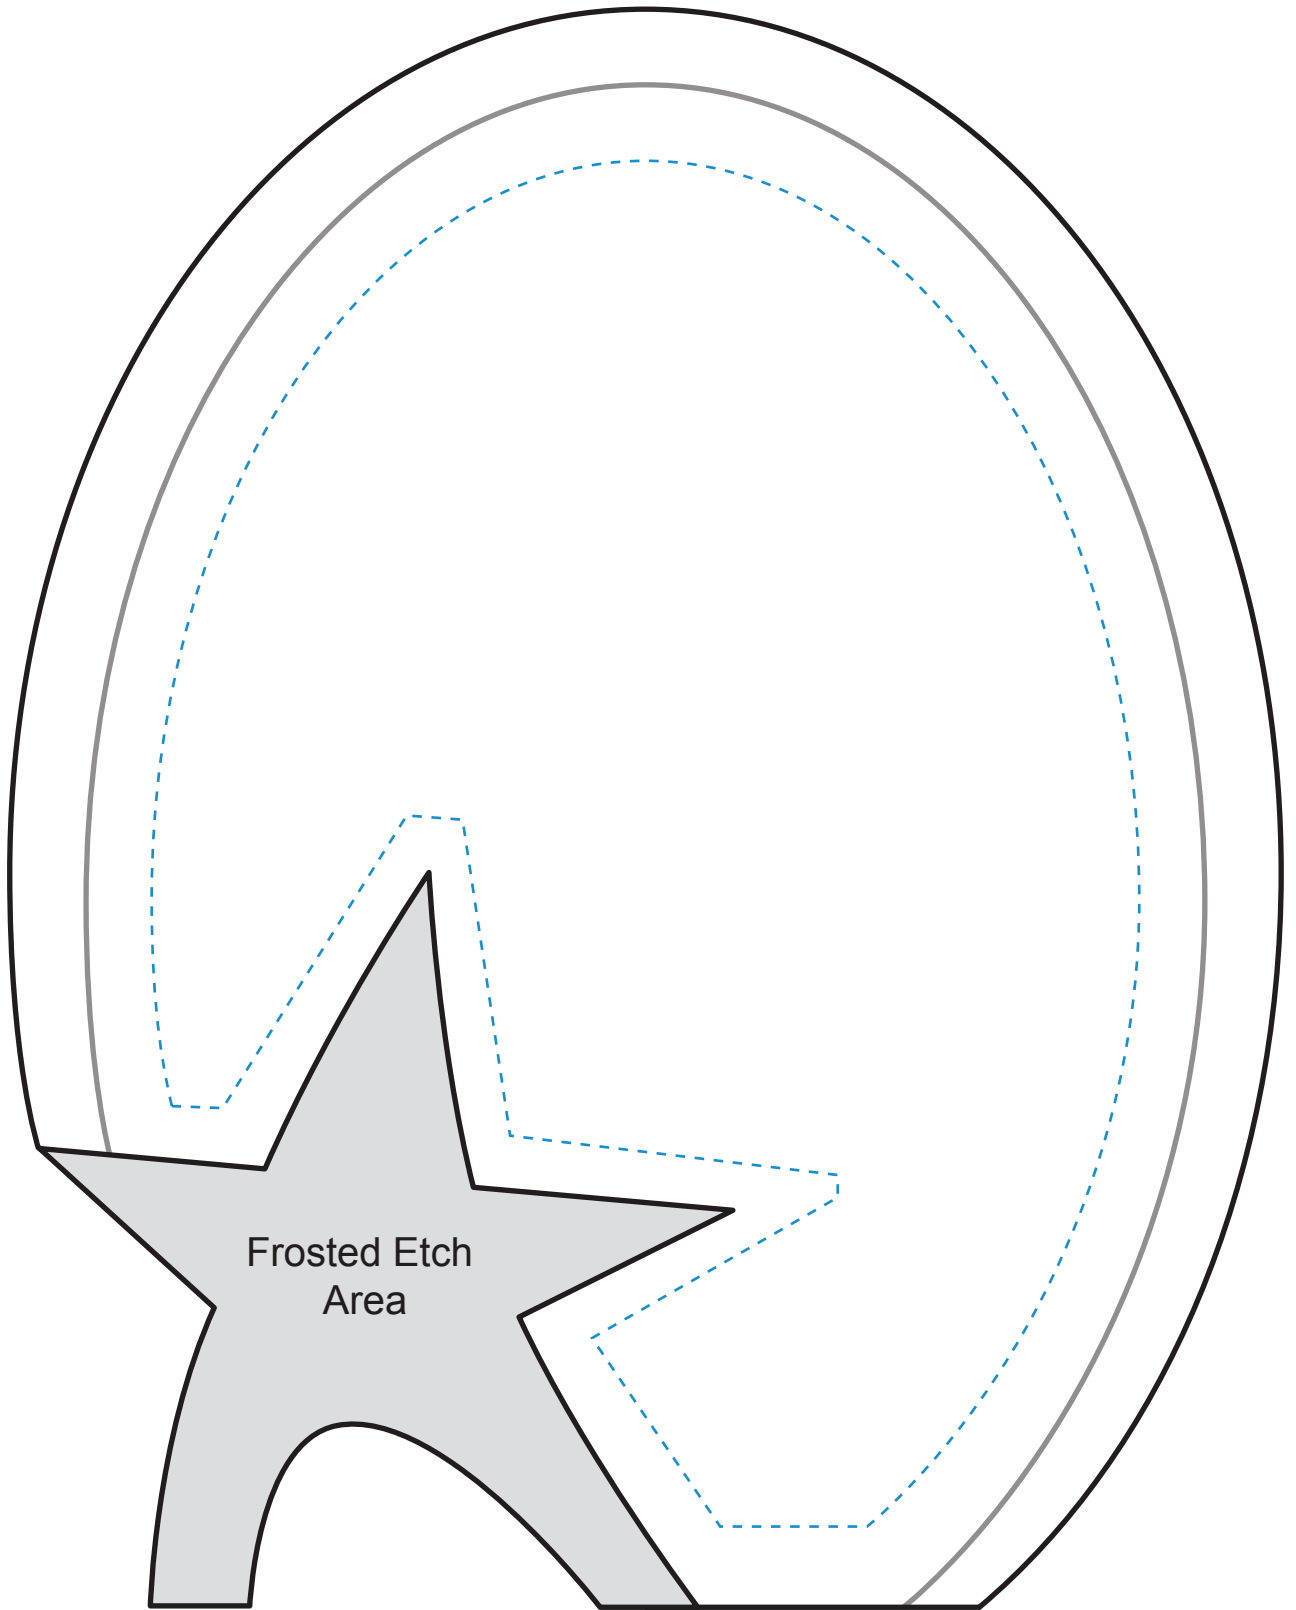

Standard Etch: Reverse

Frosted Etch  
Area

4331 OVAL STAR - 8.5"

Blue line represents the max image area.