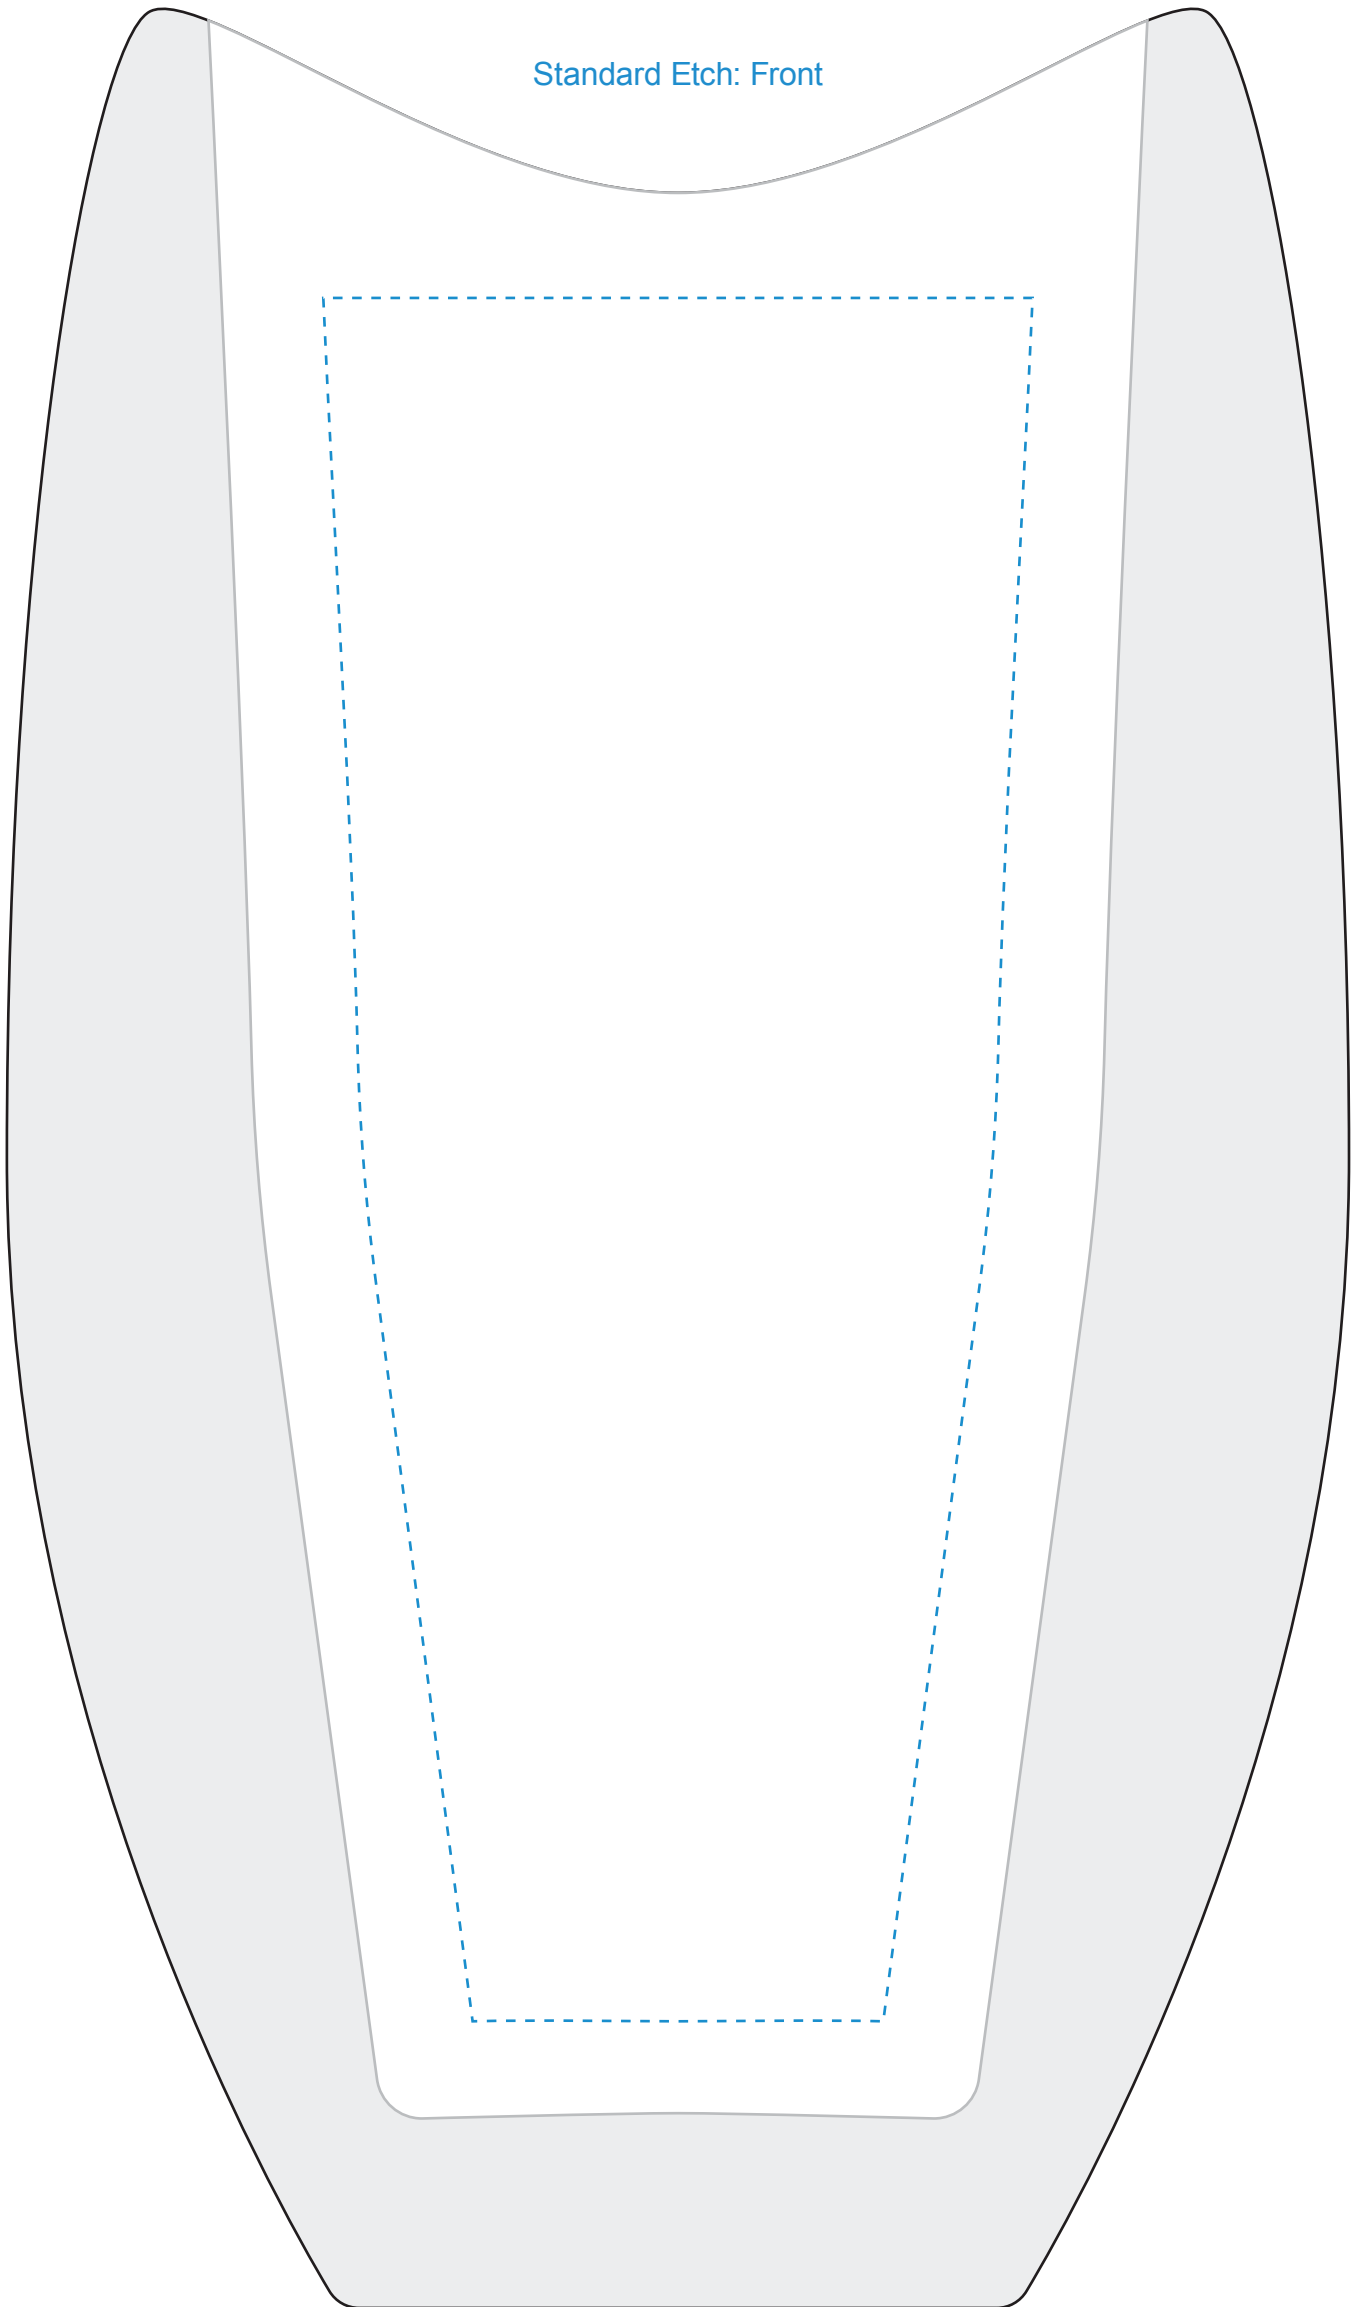

Standard Etch: Front

2083 OCEANIC VASE - 12"

**WARNING: Cancer
and Reproductive Harm**
www.P65Warnings.ca.gov