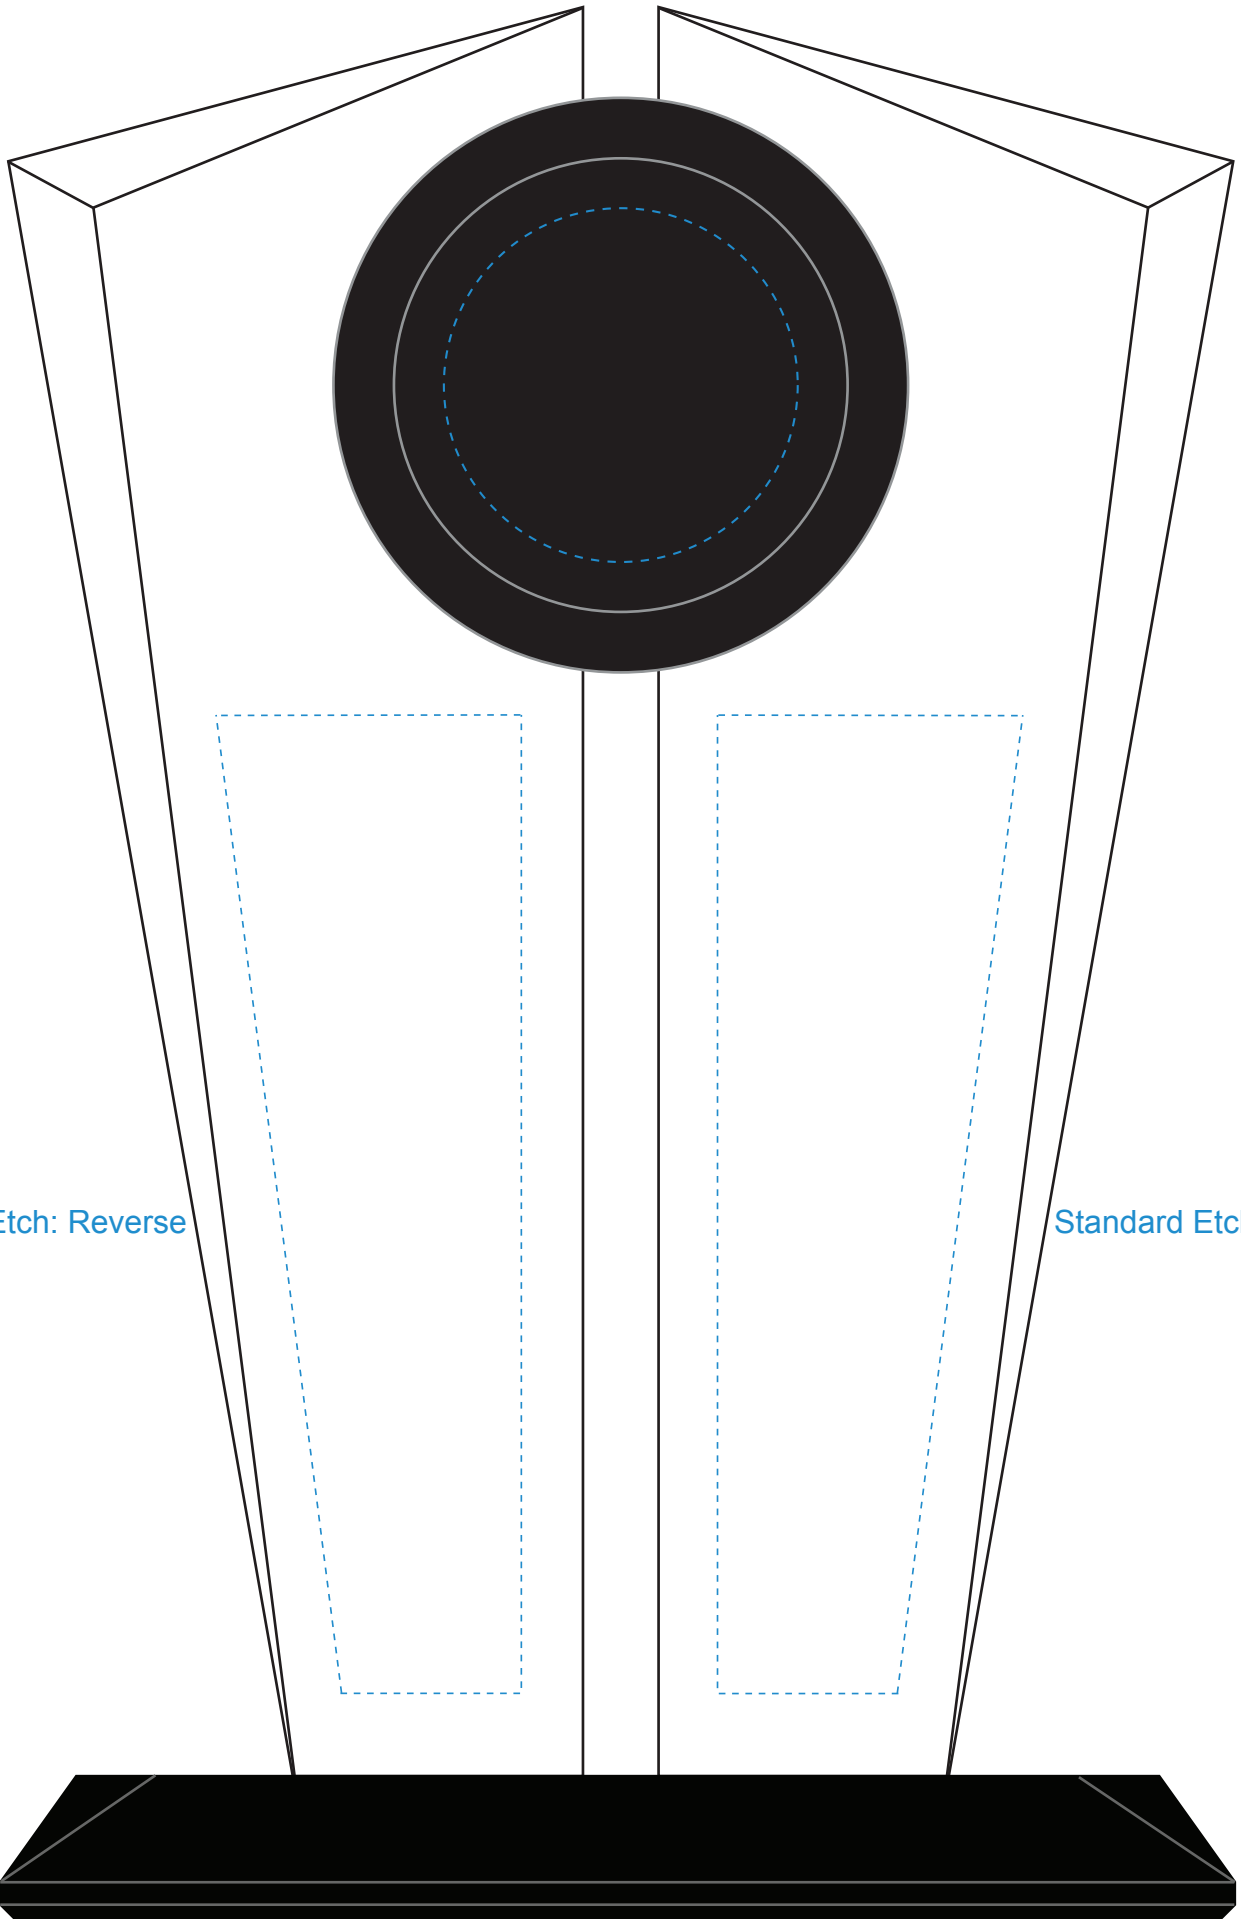

Standard Etch: Front

Standard Etch: Reverse

Standard Etch: Reverse

6967 OBSESSION AWARD - 10"

Blue line represents the max image area.